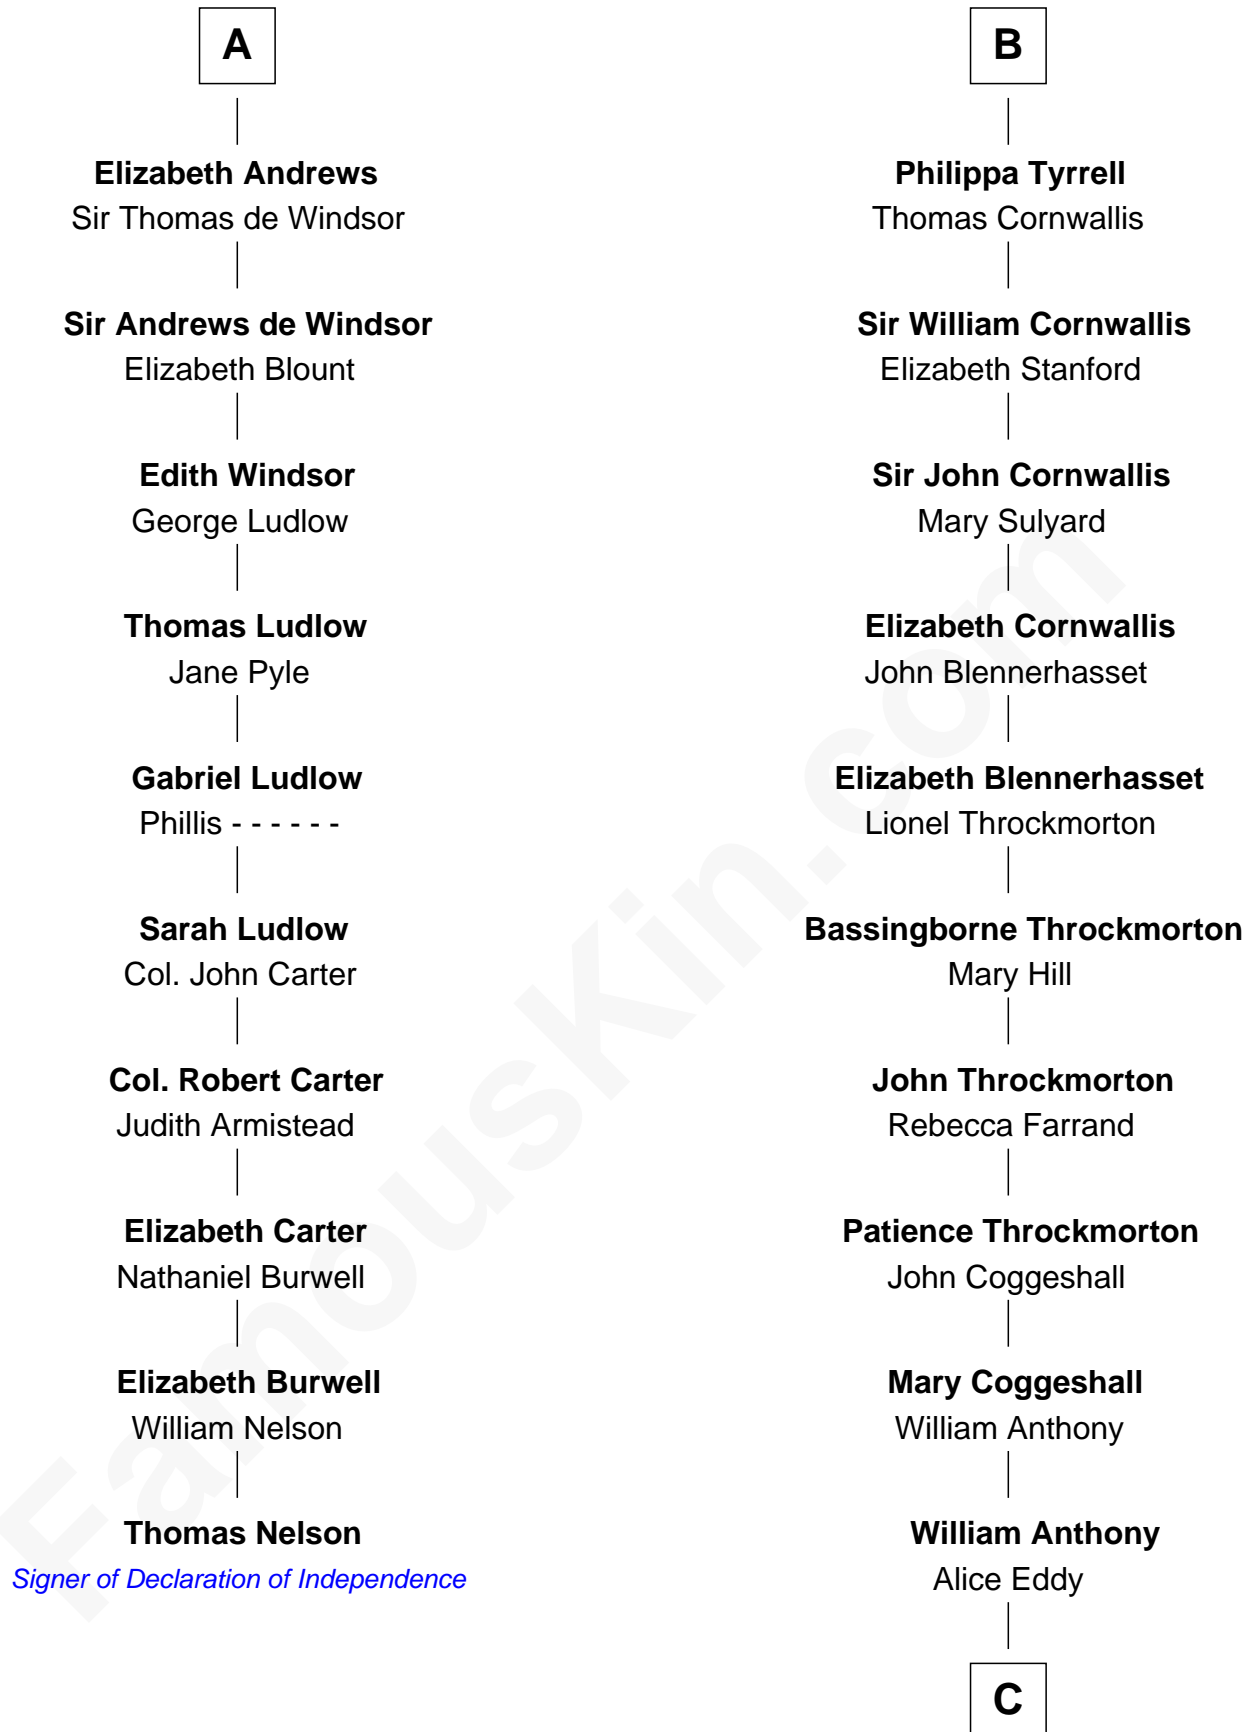

FamousKin.com

Relationship Chart of

Thomas Nelson

Signer of the Declaration of Independence

16th cousin 4 times removed of

Susan B. Anthony

Women's Rights Advocate

Sir Hugh le Despencer

Sir Hugh le Despencer

Isabella de Beauchamp

Hugh le Despencer

Eleanor de Clare

Isabel le Despencer

Richard Fitzalan

Sir Edmund Fitzalan

Sibyl de Montagu

Philippe Fitzalan

Sir Richard Sergeaux

Philippa Sergeaux

Sir Robert Pashley

Anne Pashley

Edward Tyrrell

B

C