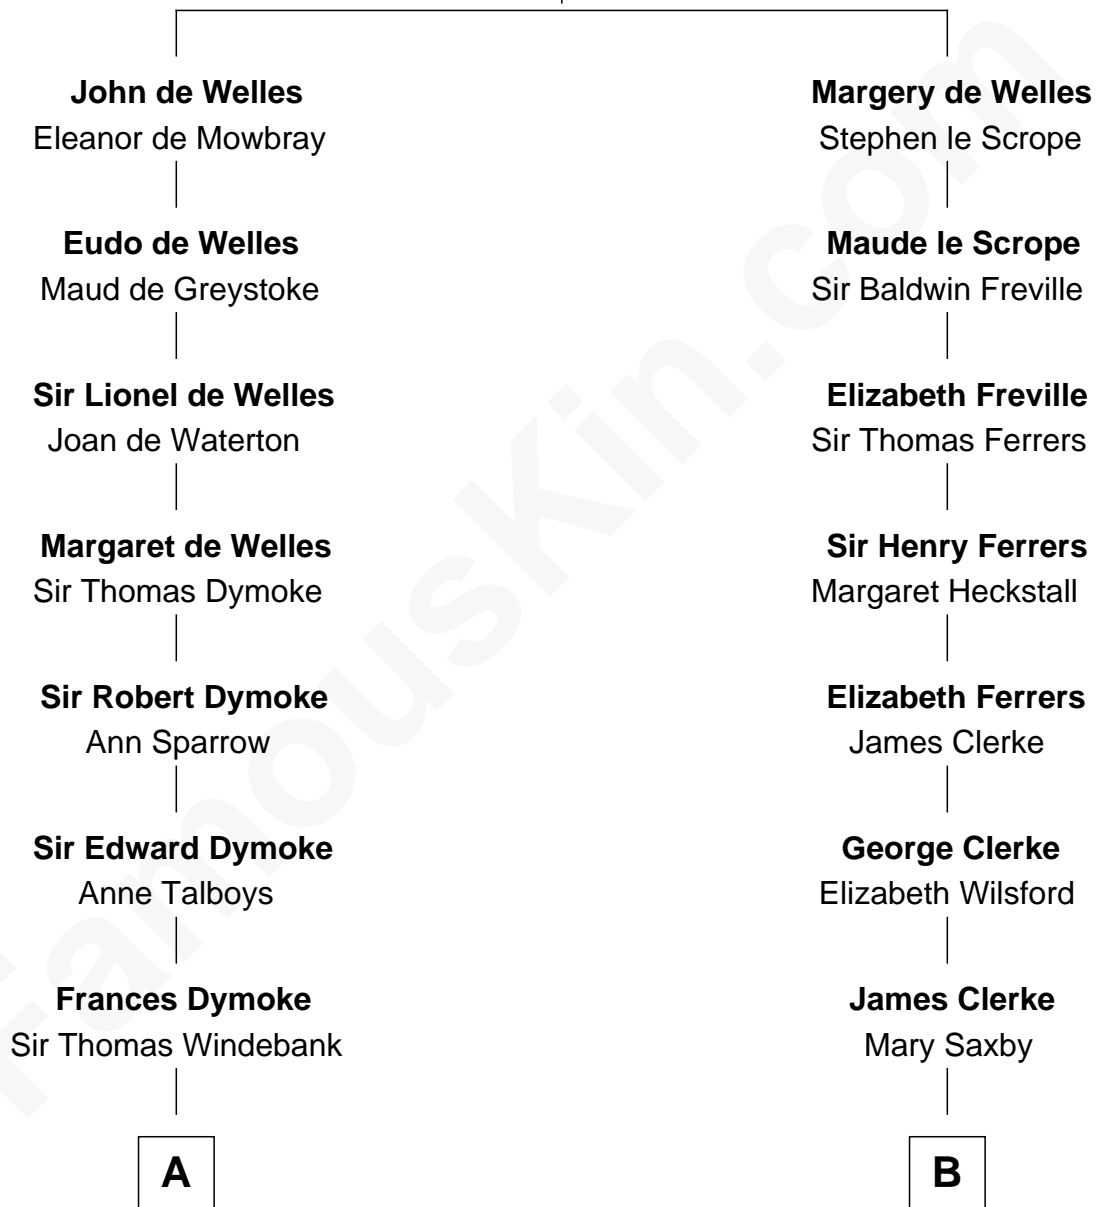

FamousKin.com

Relationship Chart of

Thomas Nelson

Signer of the Declaration of Independence

12th cousin 3 times removed of

Susan B. Anthony

Women's Rights Advocate

John de Welles

Maud de Roos

A

Mildred Windebank

Robert Reade

Col. George Reade

Elizabeth Martiau

Robert Reade

Mary Lilly