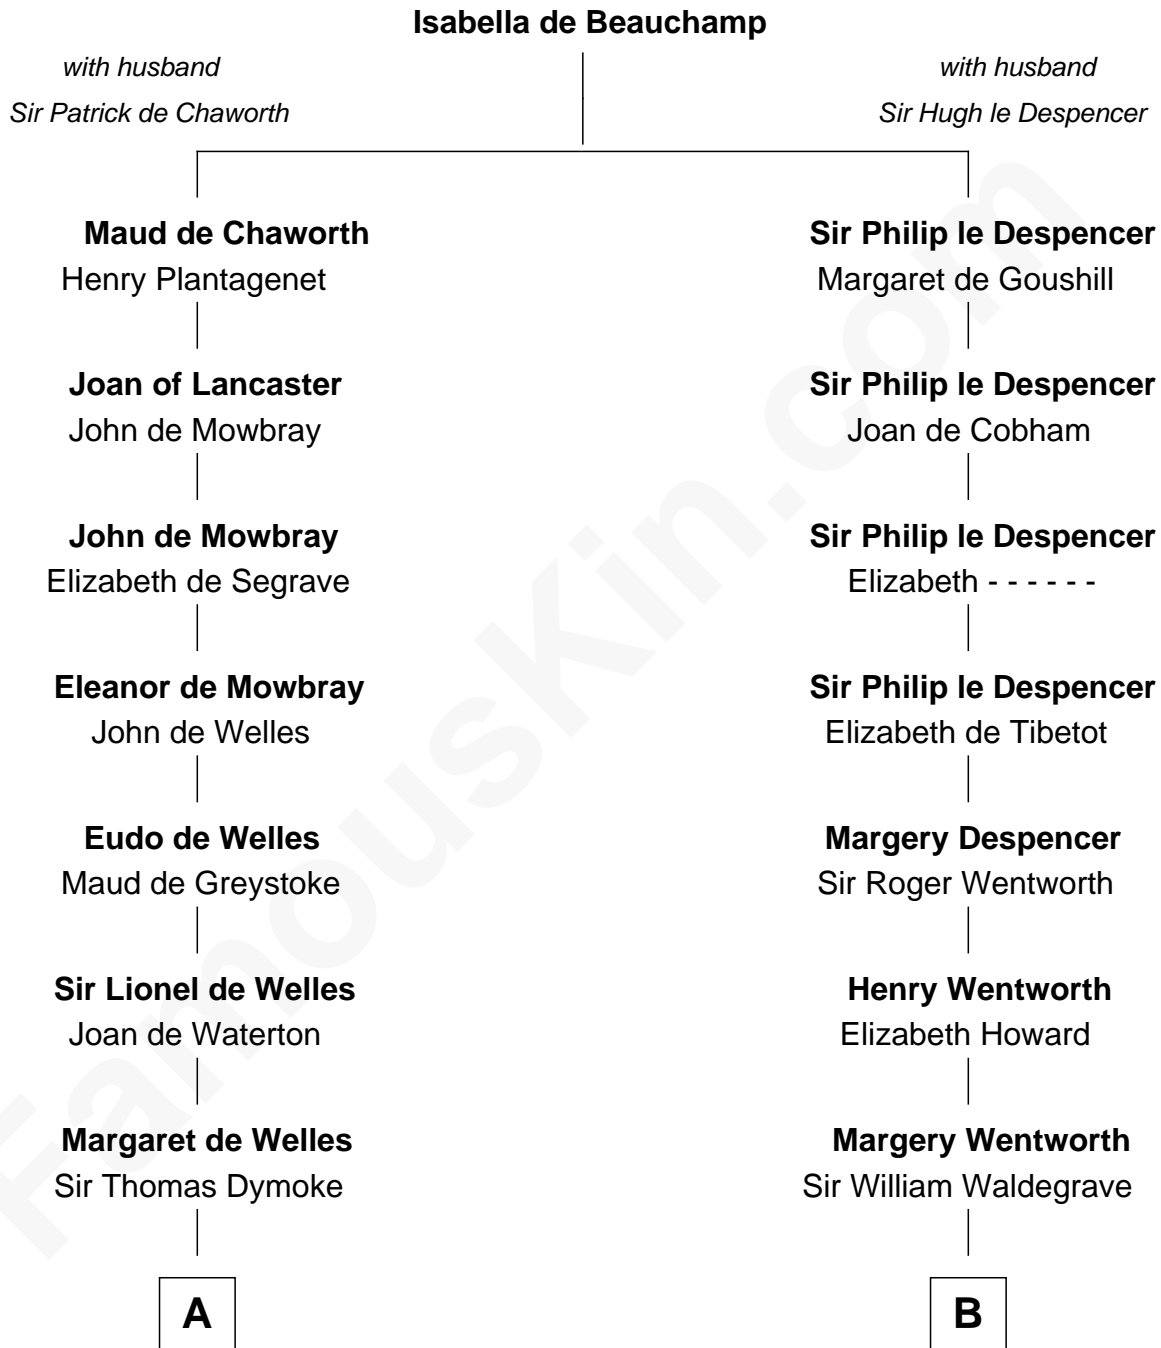

FamousKin.com

Relationship Chart of

Thomas Nelson

Signer of the Declaration of Independence

15th cousin 5 times removed of

Walt Disney

Co-Founder of The Walt Disney Company

C

—
Eber Call

Violette Lawrence

—
Charles Call

Henrietta Gross

—
Flora Call

Elias Charles Disney

—
Walt Disney

Co-Founder of The Walt Disney Co.