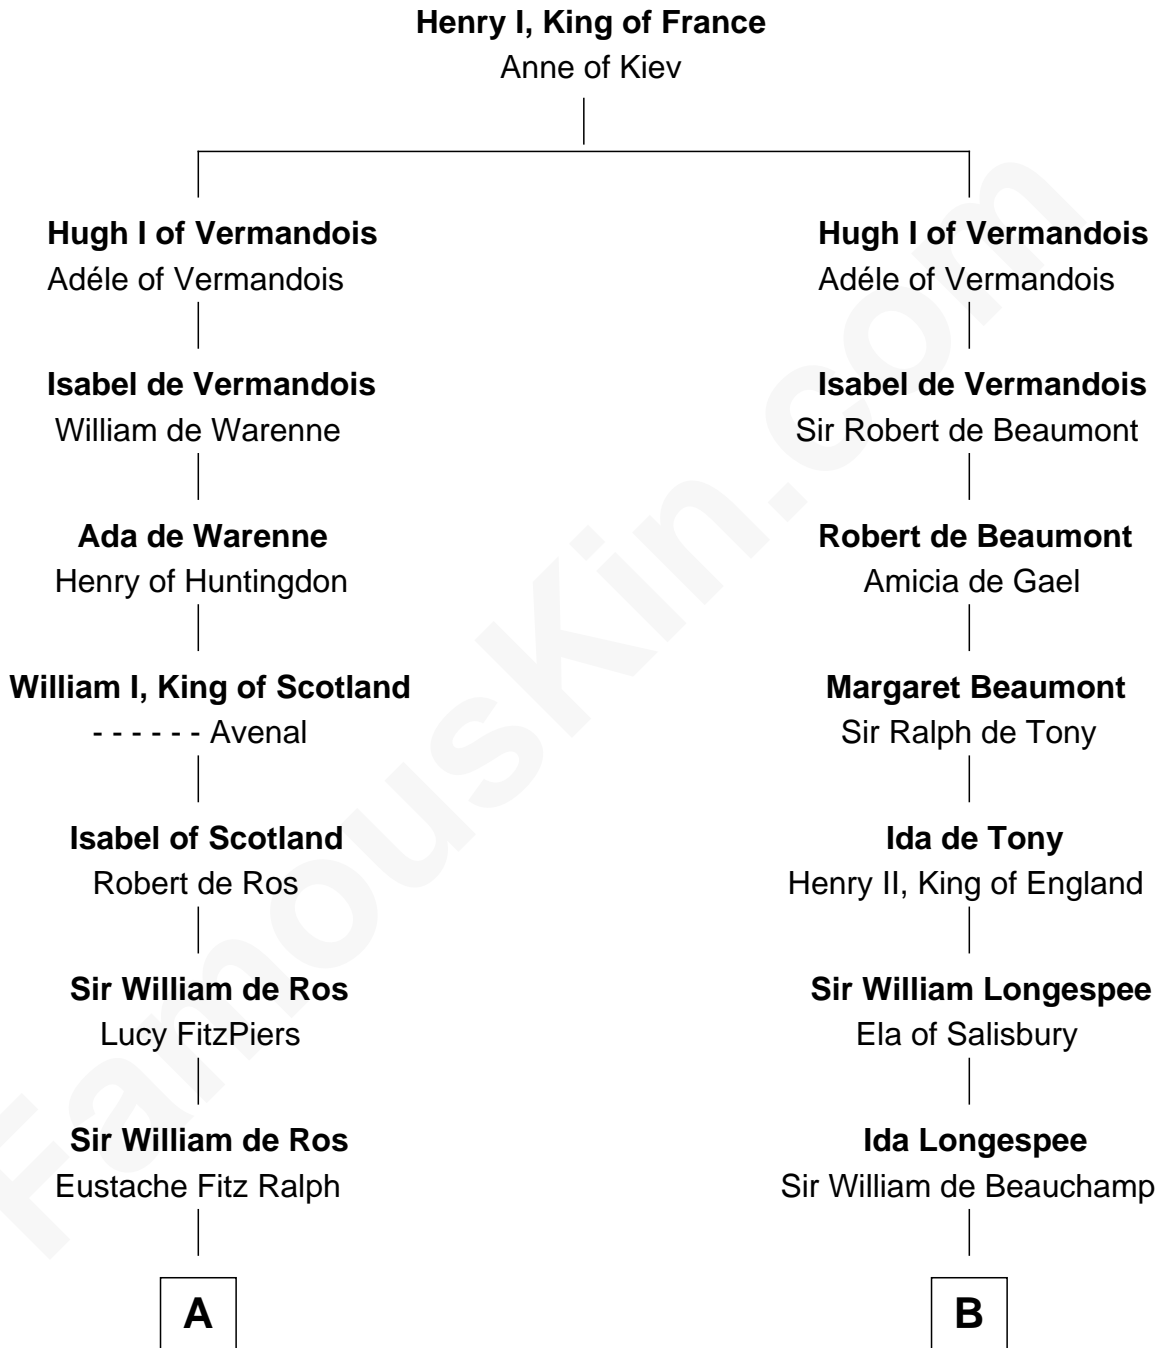

## Relationship Chart of

### Thomas Nelson

Signer of the Declaration of Independence

20th cousin 1 time removed of

**Rev. George Burroughs**

Executed for Witchcraft, Salem 1692

**C**

**Col. George Reade**

Elizabeth Martiau

**Robert Reade**

Mary Lilly

**Margaret Reade**

Thomas Nelson

**William Nelson**

Elizabeth Burwell

**Thomas Nelson**

*Signer of Declaration of Independence*

*Salem Witch Trials 1692*