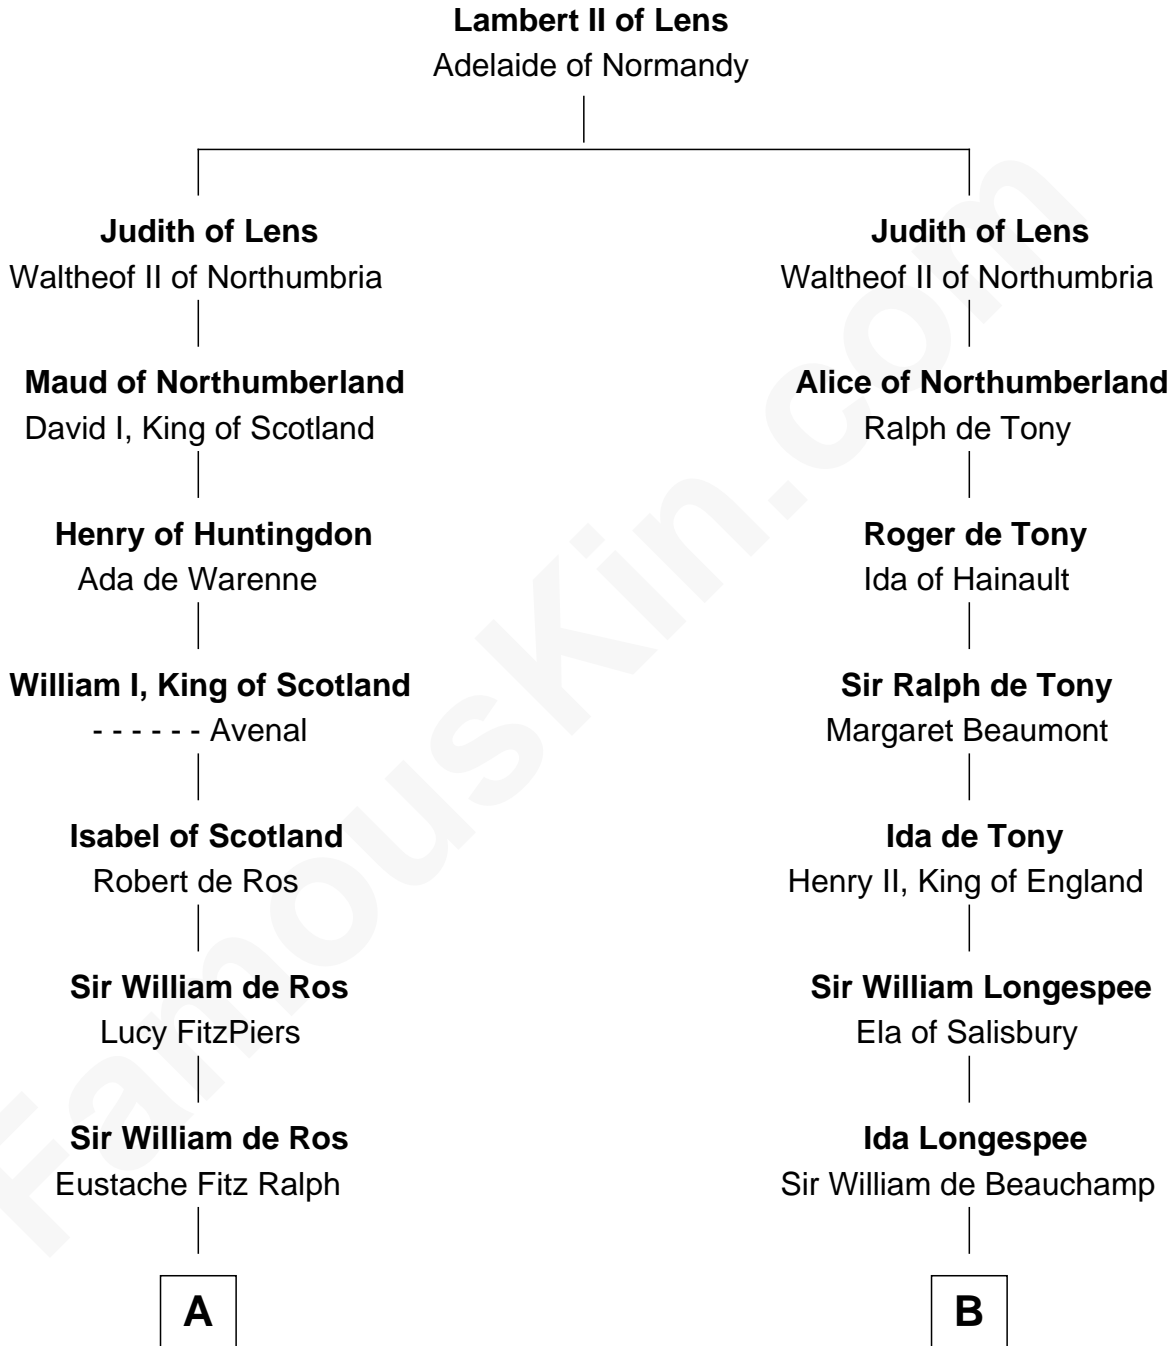

## Relationship Chart of

### Thomas Nelson

*Signer of the Declaration of Independence*

20th cousin 1 time removed of

**Rev. George Burroughs**

*Executed for Witchcraft, Salem 1692*

**C**

**Col. George Reade**

Elizabeth Martiau

*Salem Witch Trials 1692*