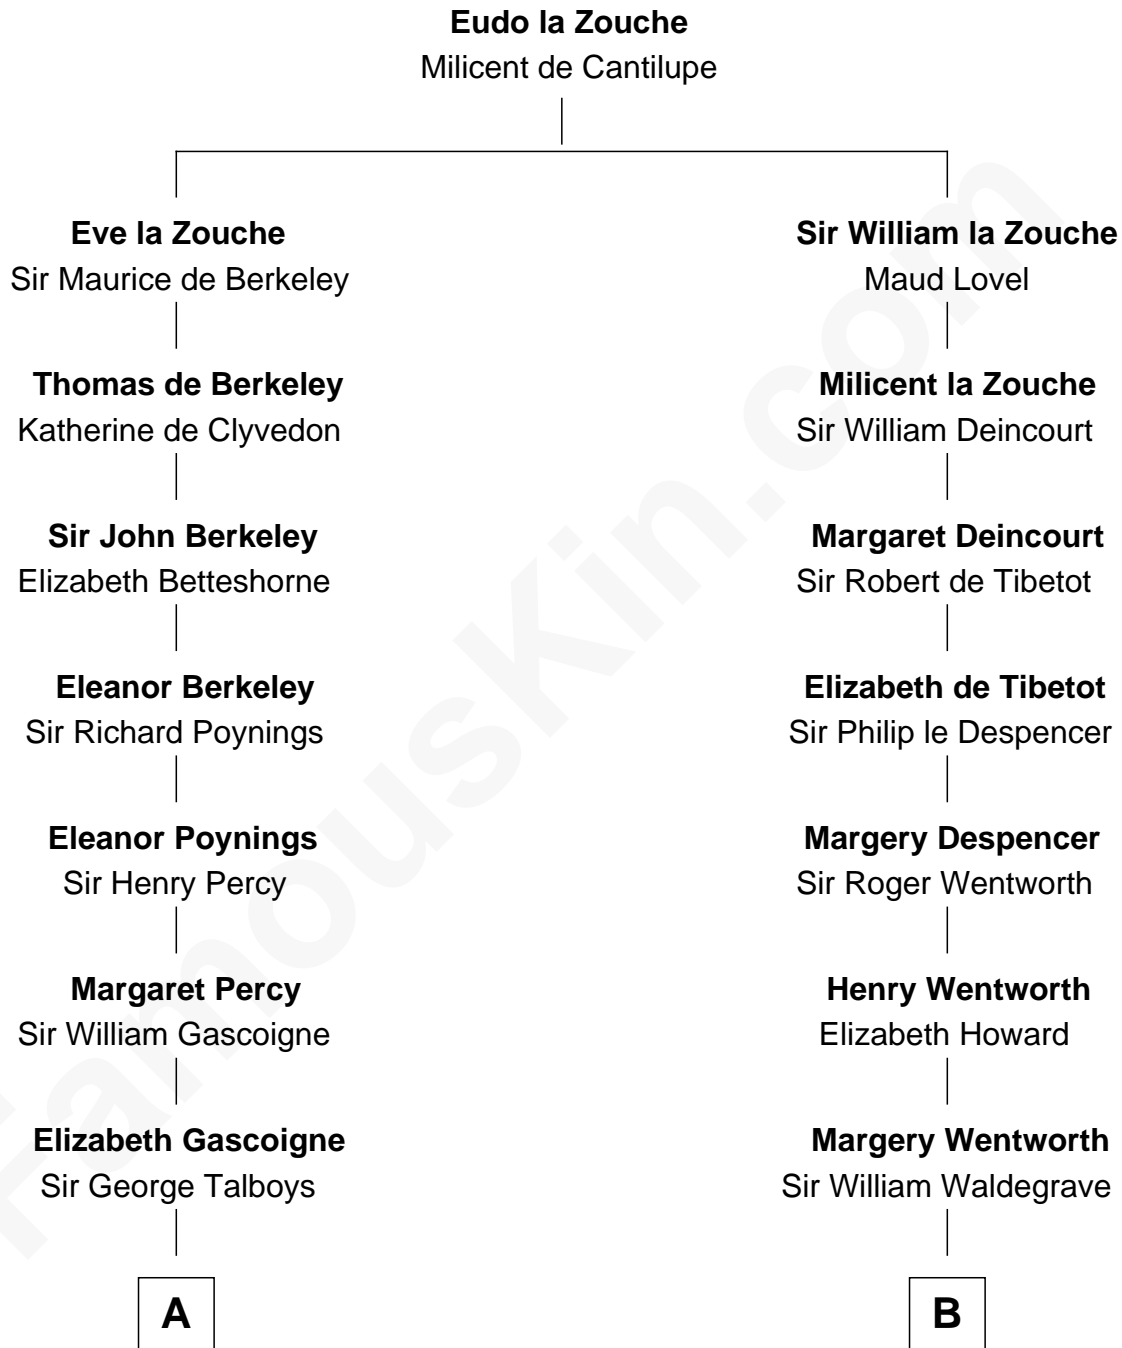

## Relationship Chart of

### Thomas Nelson

*Signer of the Declaration of Independence*

12th cousin 2 times removed of

**Rev. George Burroughs**

*Executed for Witchcraft, Salem 1692*

**A**

**Anne Talboys**  
Sir Edward Dymoke

**Frances Dymoke**  
Sir Thomas Windebank