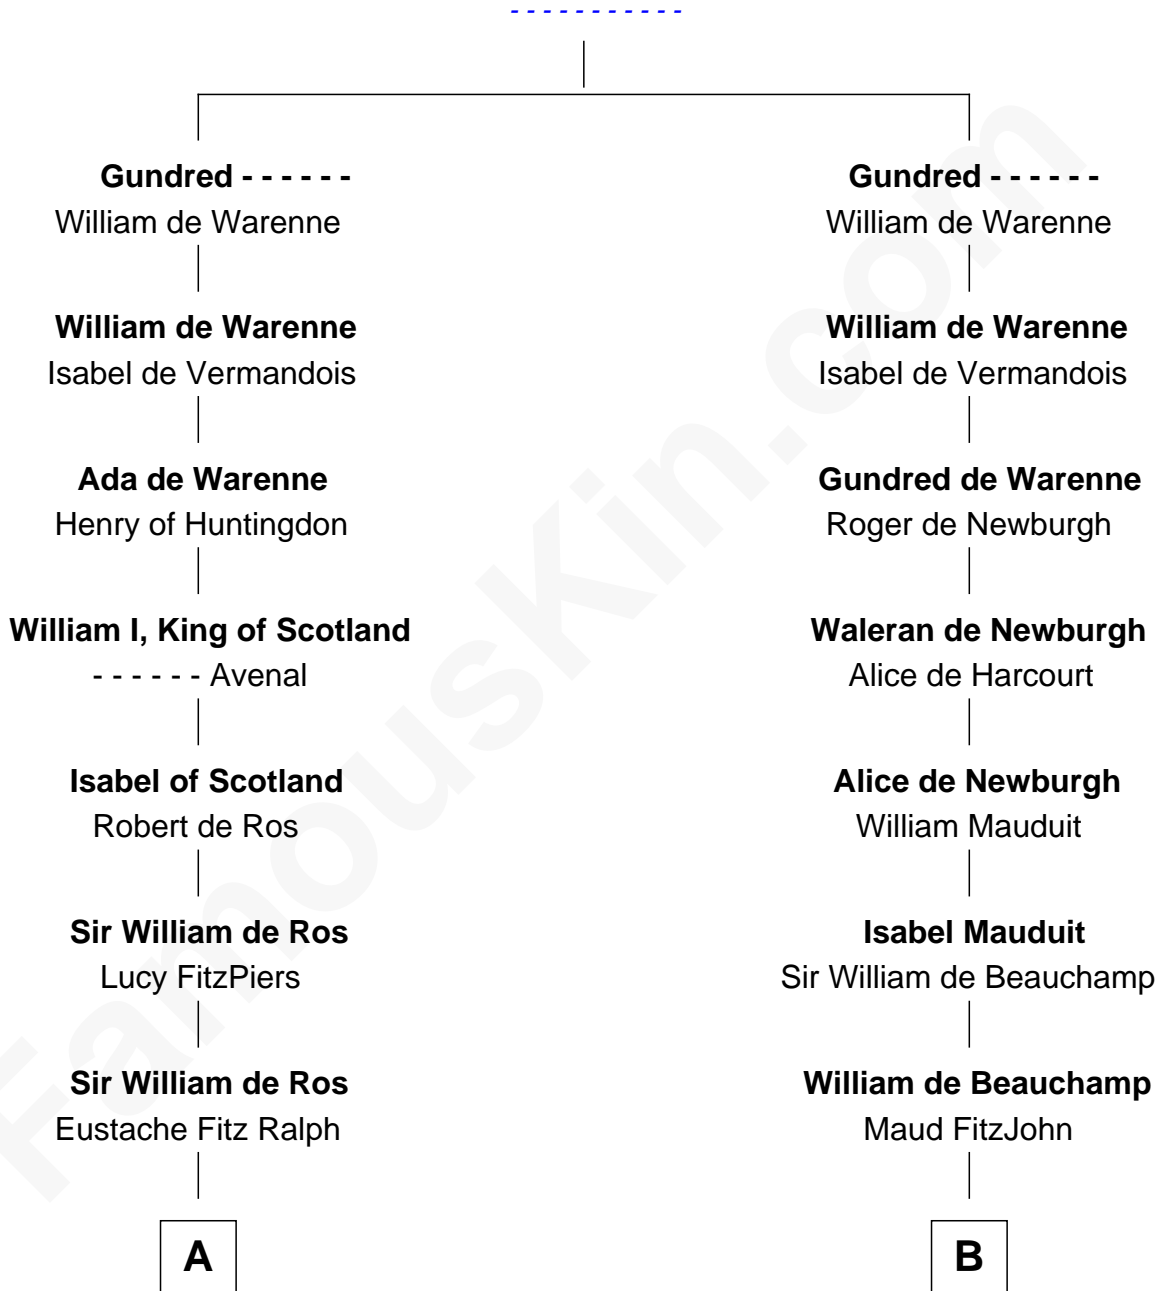

FamousKin.com

Relationship Chart of

Thomas Nelson

Signer of the Declaration of Independence

20th cousin 1 time removed of

Rev. George Burroughs

Executed for Witchcraft, Salem 1692

Gherbod the Fleming

C

Col. George Reade

Elizabeth Martiau

Robert Reade

Mary Lilly

Margaret Reade

Thomas Nelson

William Nelson

Nathaniel Burrough

Rebecca Stiles

Rev. George Burroughs

Salem Witch Trials 1692