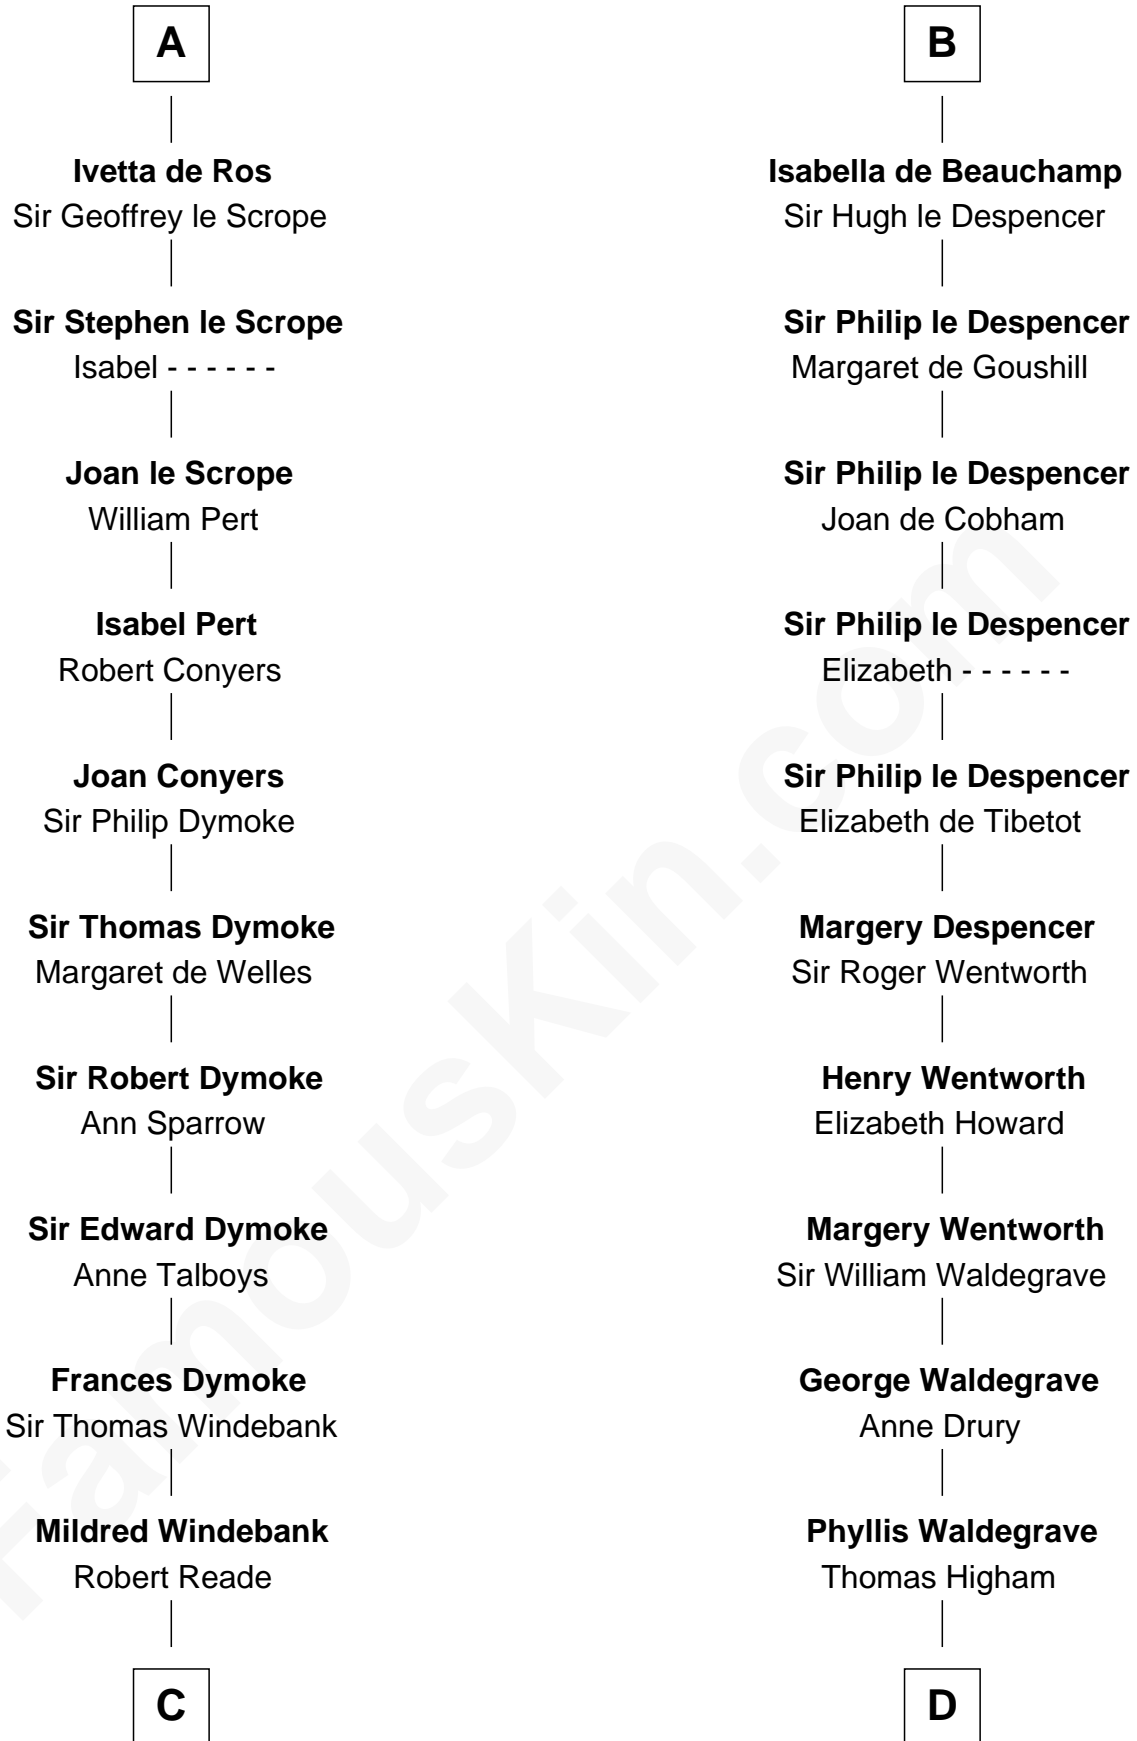

FamousKin.com

Relationship Chart of

Thomas Nelson

Signer of the Declaration of Independence

20th cousin 1 time removed of

Rev. George Burroughs

Executed for Witchcraft, Salem 1692

Gherbod the Fleming

C

Col. George Reade

Elizabeth Martiau

Robert Reade

Mary Lilly

Margaret Reade

Thomas Nelson

William Nelson

Nathaniel Burrough

Rebecca Stiles

Rev. George Burroughs

Salem Witch Trials 1692