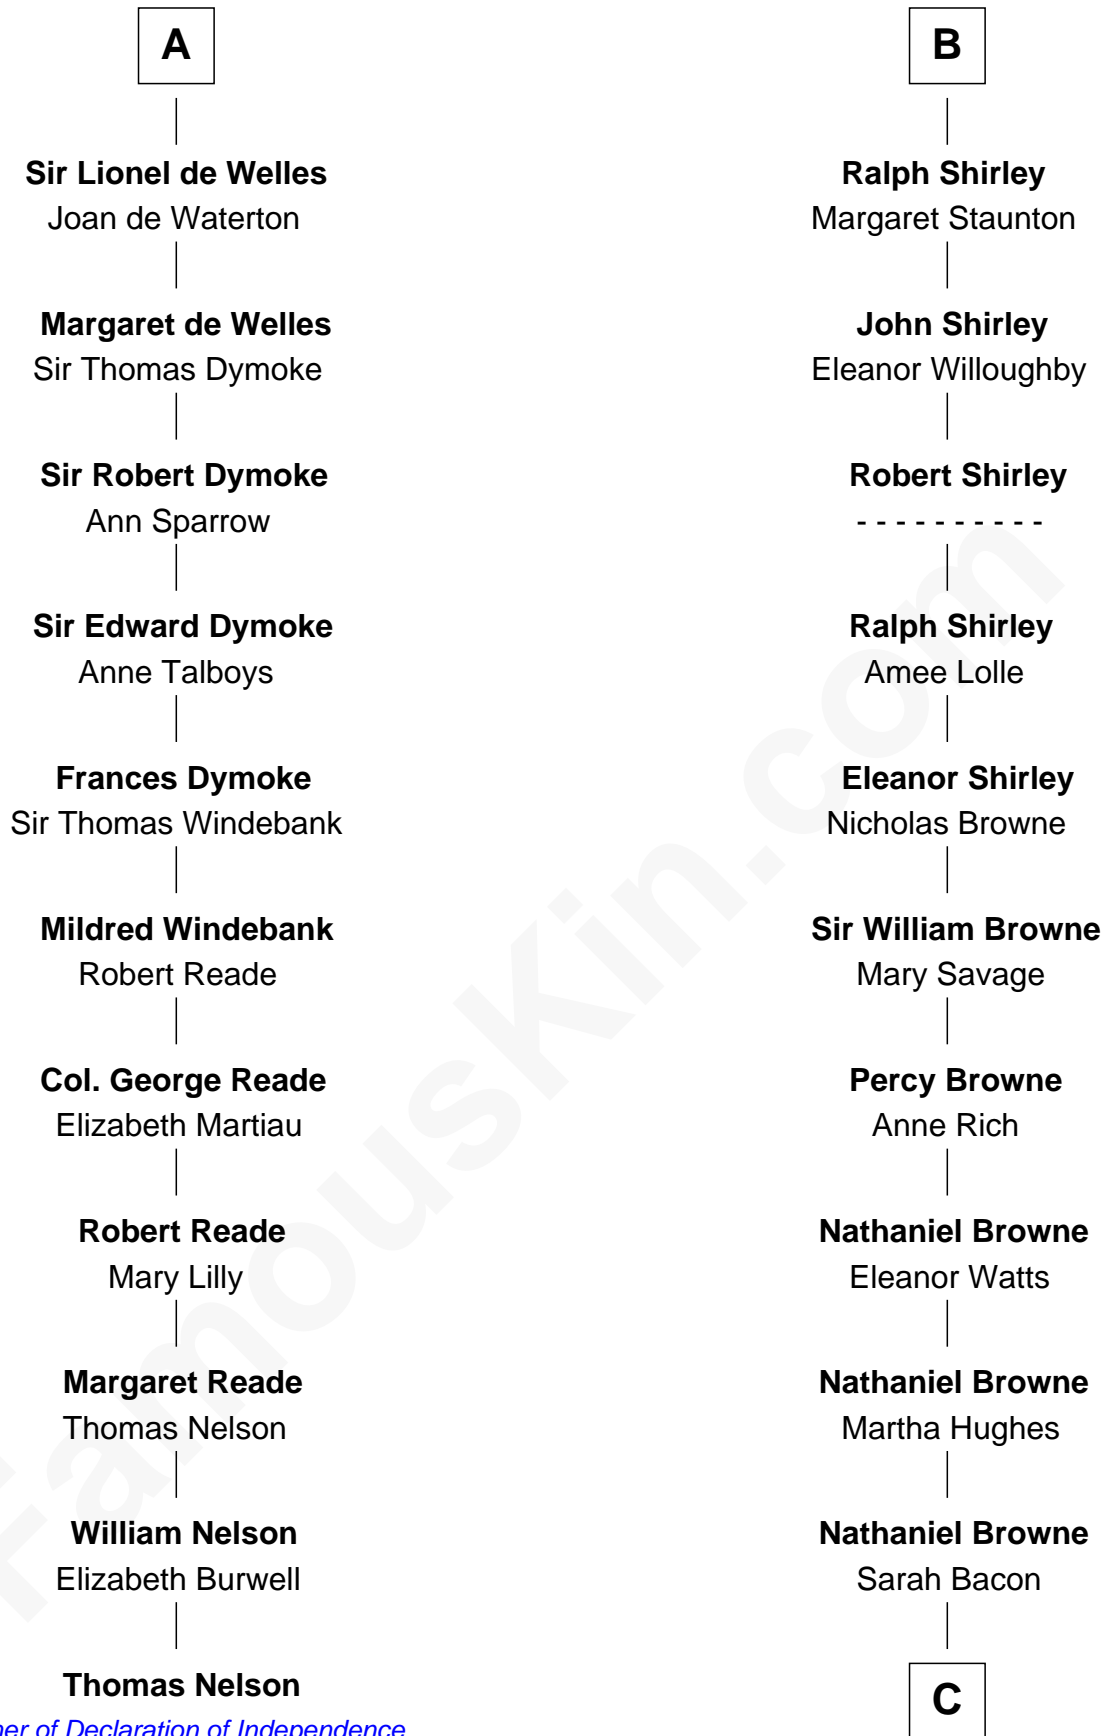

FamousKin.com

Relationship Chart of

Thomas Nelson

Signer of the Declaration of Independence

17th cousin 4 times removed of

William Henry Moore

Co-Founder, U.S. Steel and Nabisco

C

Sarah Browne
George Beckwith

George Beckwith
Rachel Marsh

George Beckwith
Mary Bradley

Rachael Arvilla Beckwith
Nathaniel Ford Moore

William Henry Moore
Co-Founder, U.S. Steel and Nabisco

FamousKin.com