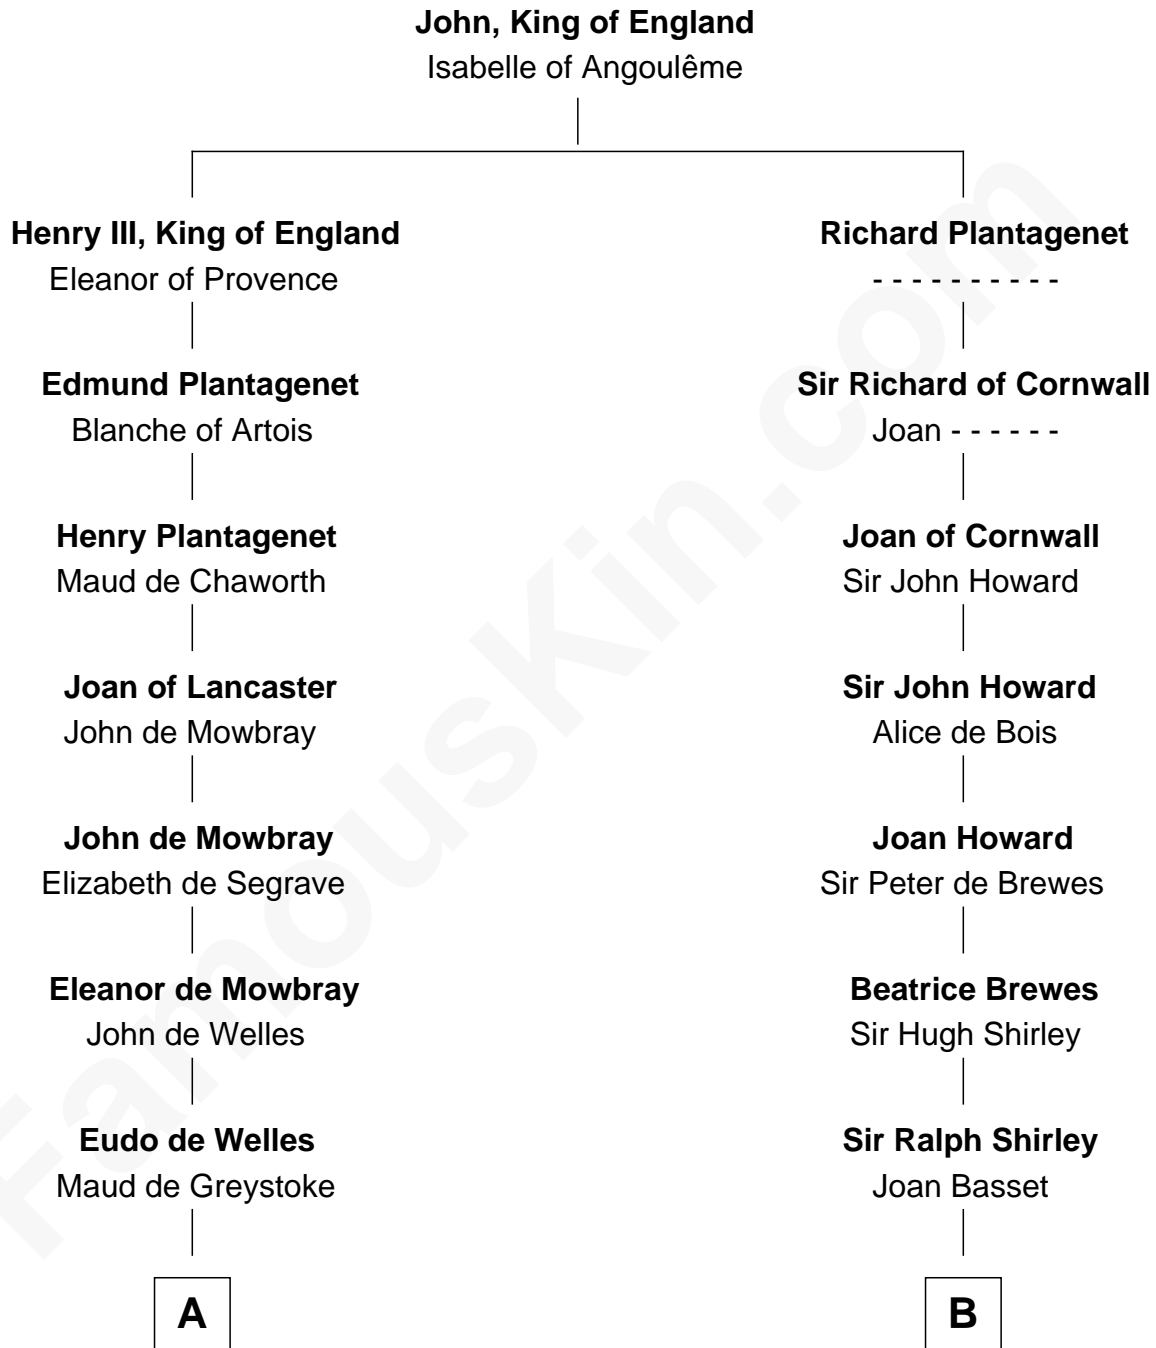

FamousKin.com

Relationship Chart of

Thomas Nelson

Signer of the Declaration of Independence

17th cousin 4 times removed of

William Henry Moore

Co-Founder, U.S. Steel and Nabisco

C

Sarah Browne
George Beckwith

George Beckwith
Rachel Marsh

George Beckwith
Mary Bradley

Rachael Arvilla Beckwith
Nathaniel Ford Moore

William Henry Moore
Co-Founder, U.S. Steel and Nabisco

FamousKin.com