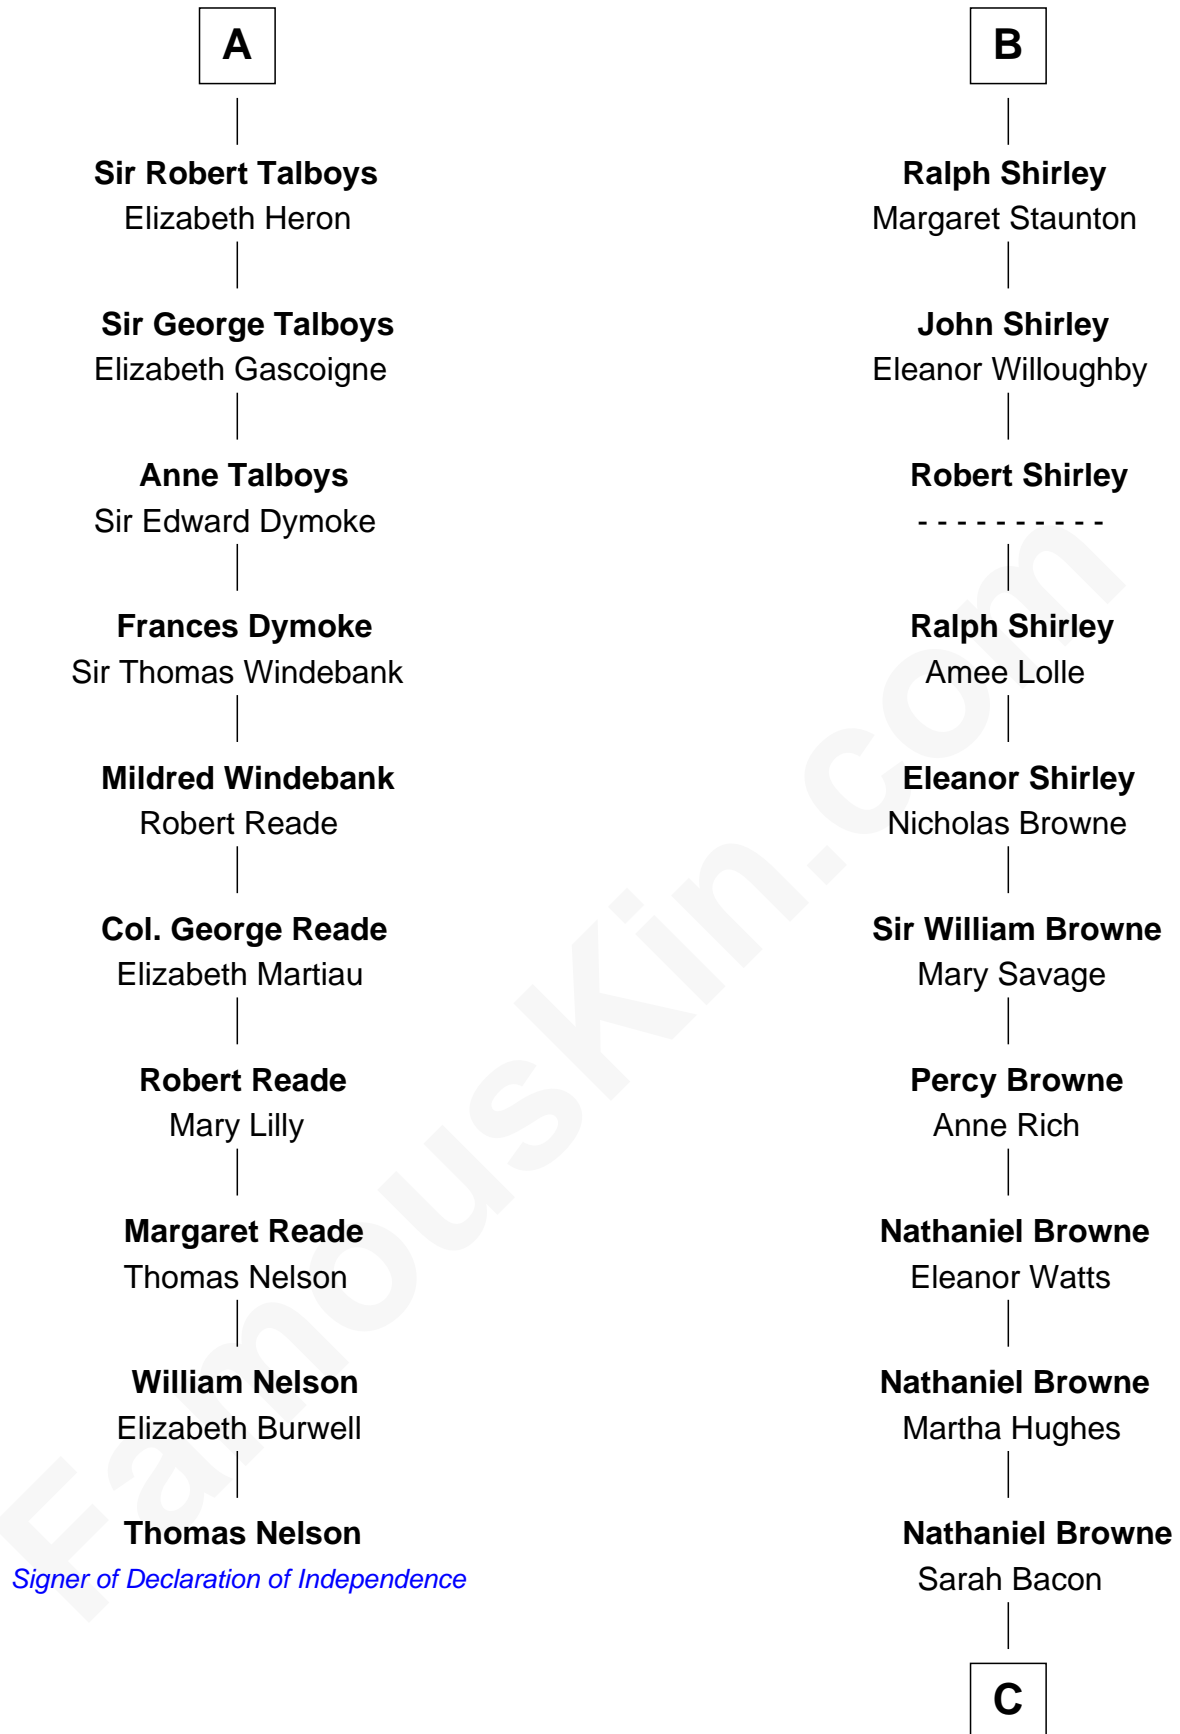

FamousKin.com

Relationship Chart of

Thomas Nelson

Signer of the Declaration of Independence

16th cousin 5 times removed of

William Henry Moore

Co-Founder, U.S. Steel and Nabisco

C

Sarah Browne
George Beckwith

George Beckwith
Rachel Marsh

George Beckwith
Mary Bradley

Rachael Arvilla Beckwith
Nathaniel Ford Moore

William Henry Moore
Co-Founder, U.S. Steel and Nabisco

FamousKin.com