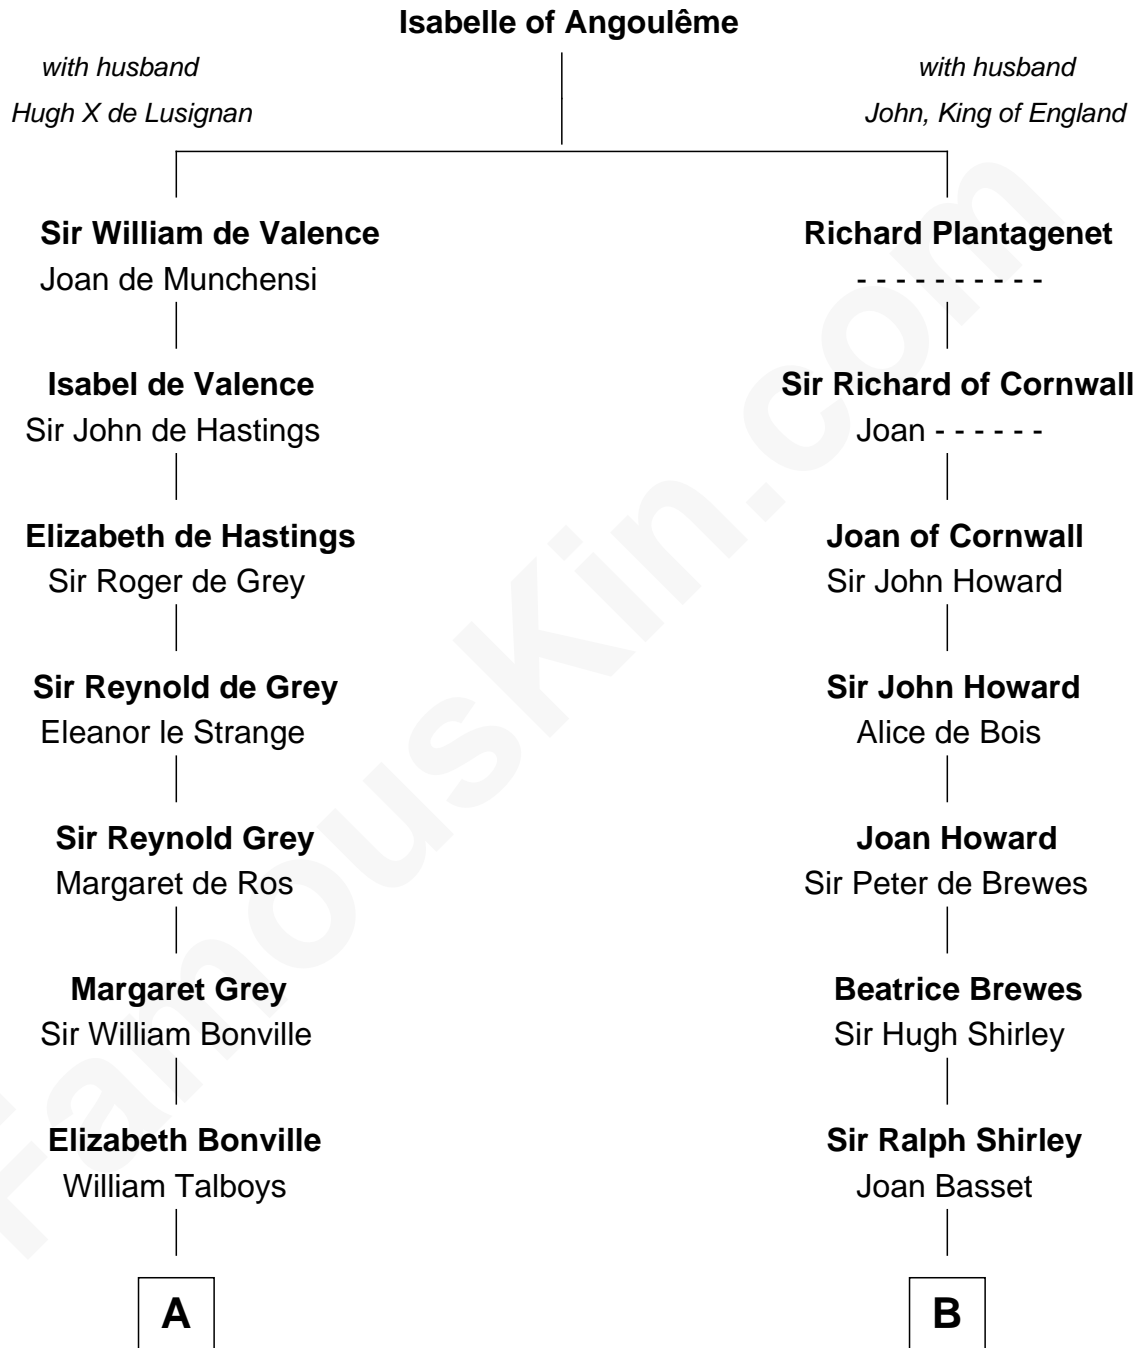

FamousKin.com

Relationship Chart of

Thomas Nelson

Signer of the Declaration of Independence

16th cousin 5 times removed of

William Henry Moore

Co-Founder, U.S. Steel and Nabisco

C

Sarah Browne
George Beckwith

George Beckwith
Rachel Marsh

George Beckwith
Mary Bradley

Rachael Arvilla Beckwith
Nathaniel Ford Moore

William Henry Moore
Co-Founder, U.S. Steel and Nabisco

FamousKin.com