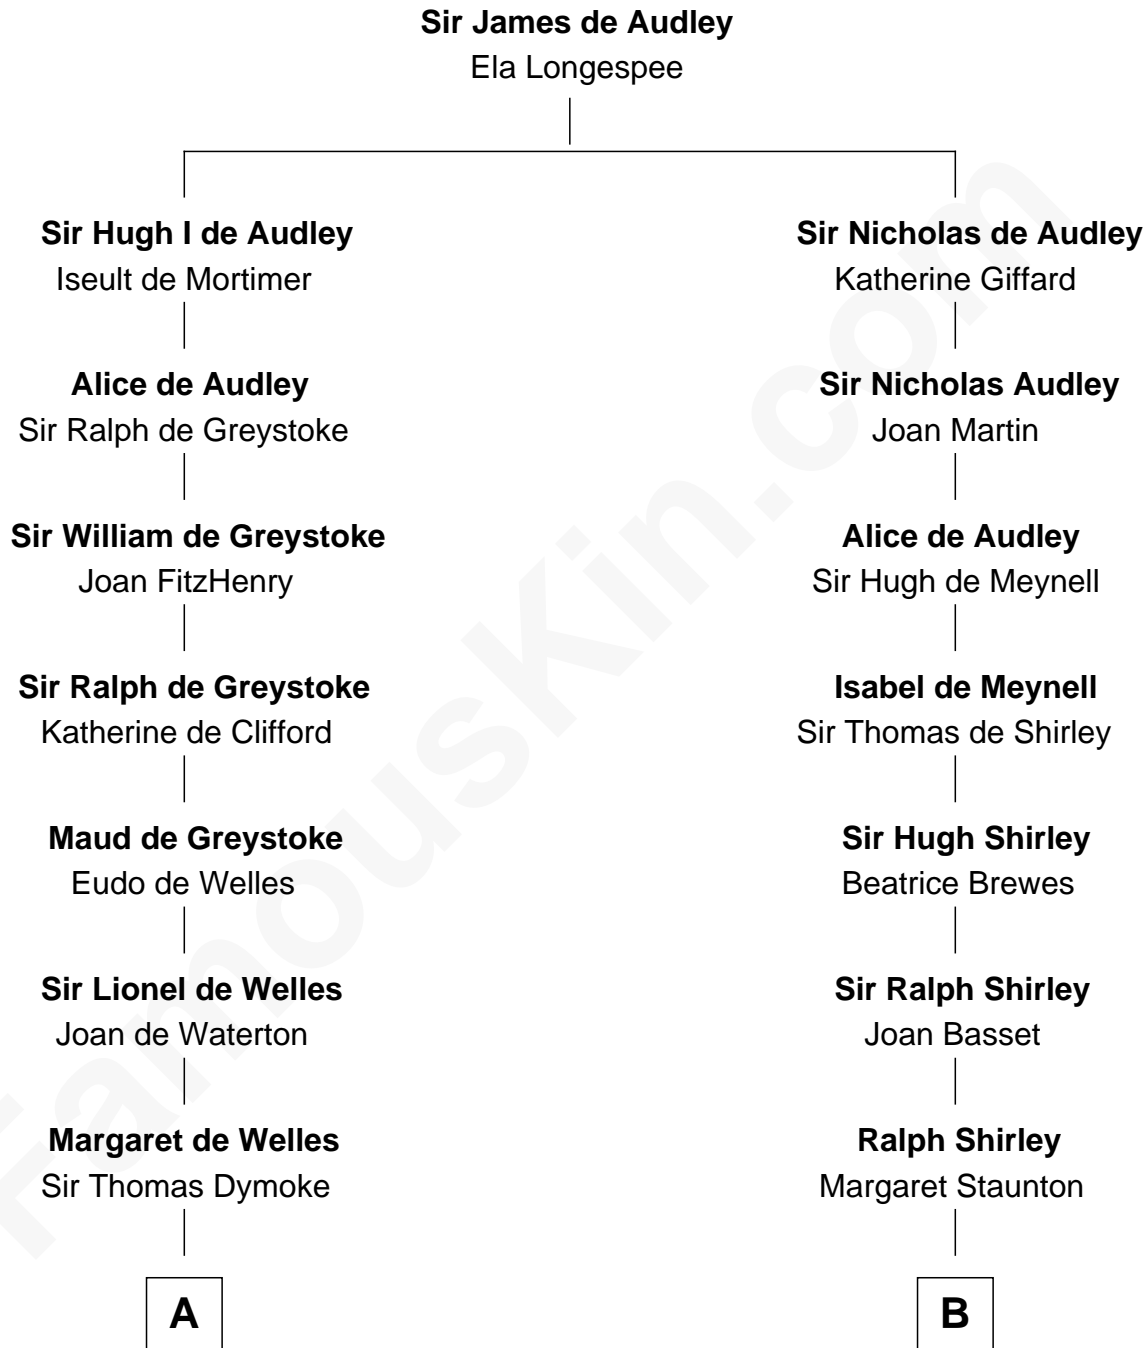

# FamousKin.com

## Relationship Chart of

### Thomas Nelson

*Signer of the Declaration of Independence*

15th cousin 5 times removed of

### William Henry Moore

*Co-Founder, U.S. Steel and Nabisco*

**C**

**George Beckwith**

Rachel Marsh

**George Beckwith**

Mary Bradley

**Rachael Arvilla Beckwith**