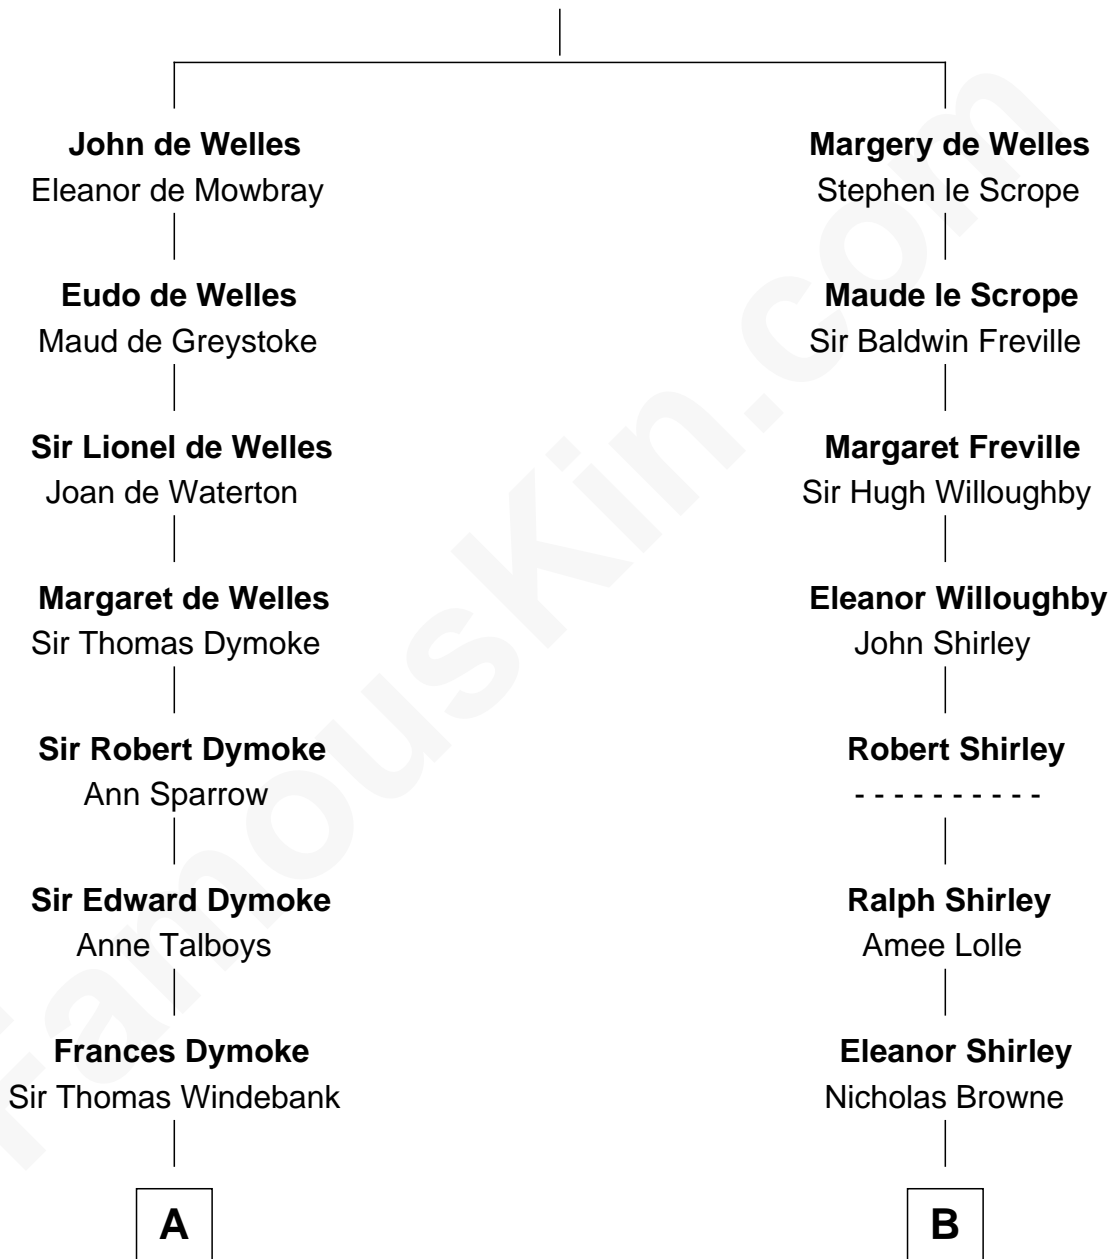

FamousKin.com

Relationship Chart of

Thomas Nelson

Signer of the Declaration of Independence

12th cousin 4 times removed of

William Henry Moore

Co-Founder, U.S. Steel and Nabisco

John de Welles

Maud de Roos

A

Mildred Windebank

Robert Reade

Col. George Reade

Elizabeth Martiau

Robert Reade

Mary Lilly