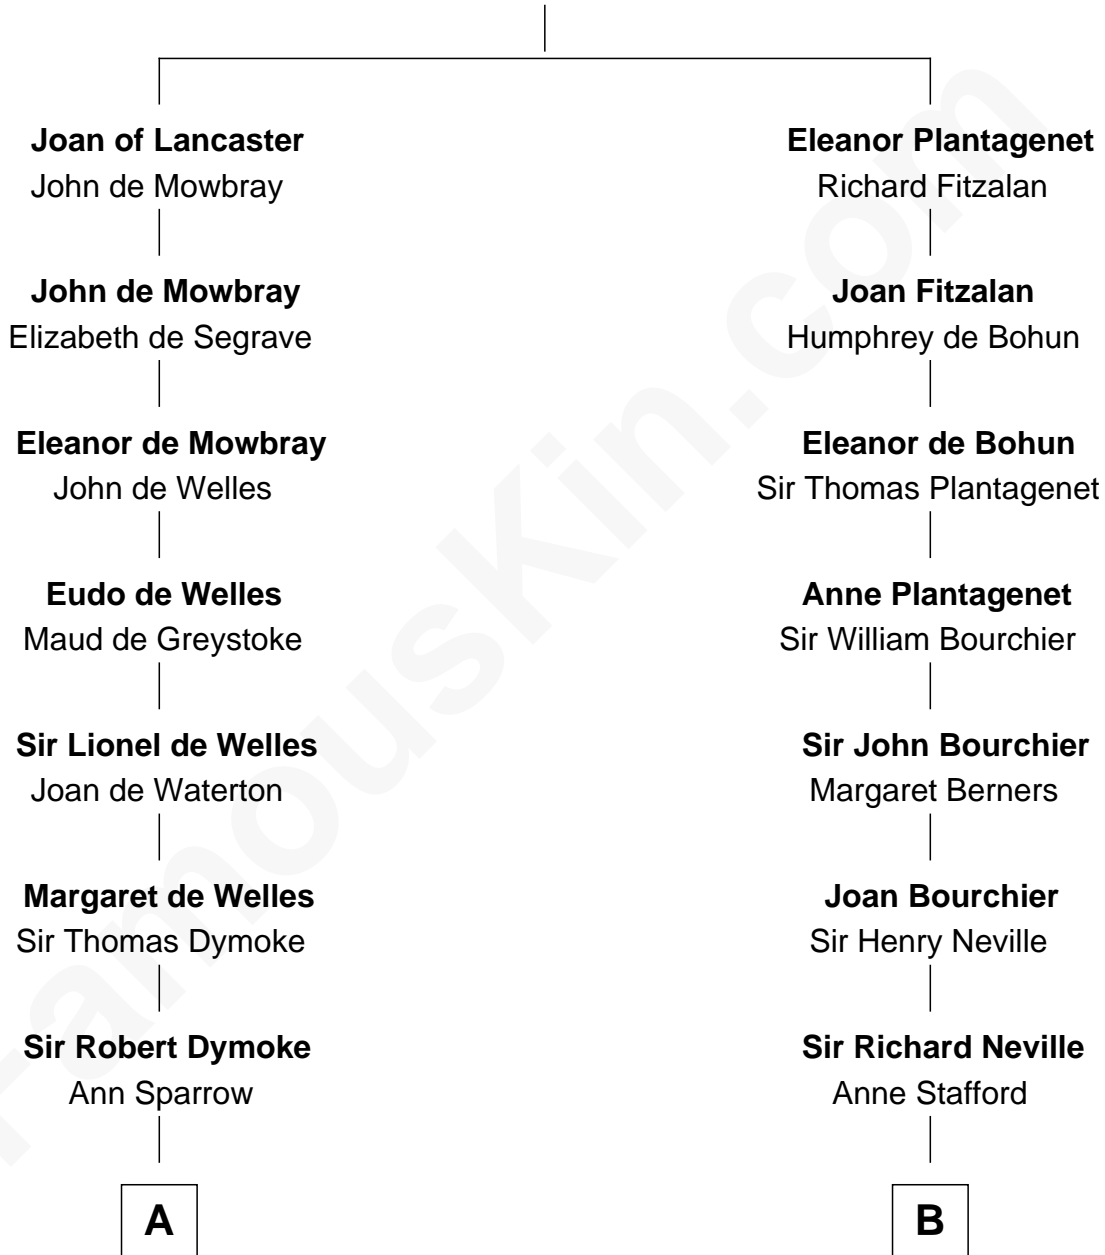

## Relationship Chart of

### Thomas Nelson

*Signer of the Declaration of Independence*

14th cousin 7 times removed of

**Jimmy Carter**  
*39th U.S. President*

**Henry Plantagenet**  
Maud de Chaworth

**C**

**Mary Kay**  
John Pratt

**James E. Pratt**  
Sophronia C. Cowan

**Nina Pratt**  
William Archibald Carter

**Earl Carter**  
Lillian Gordy

**Jimmy Carter**  
*39th U.S. President*

FamousKin.com