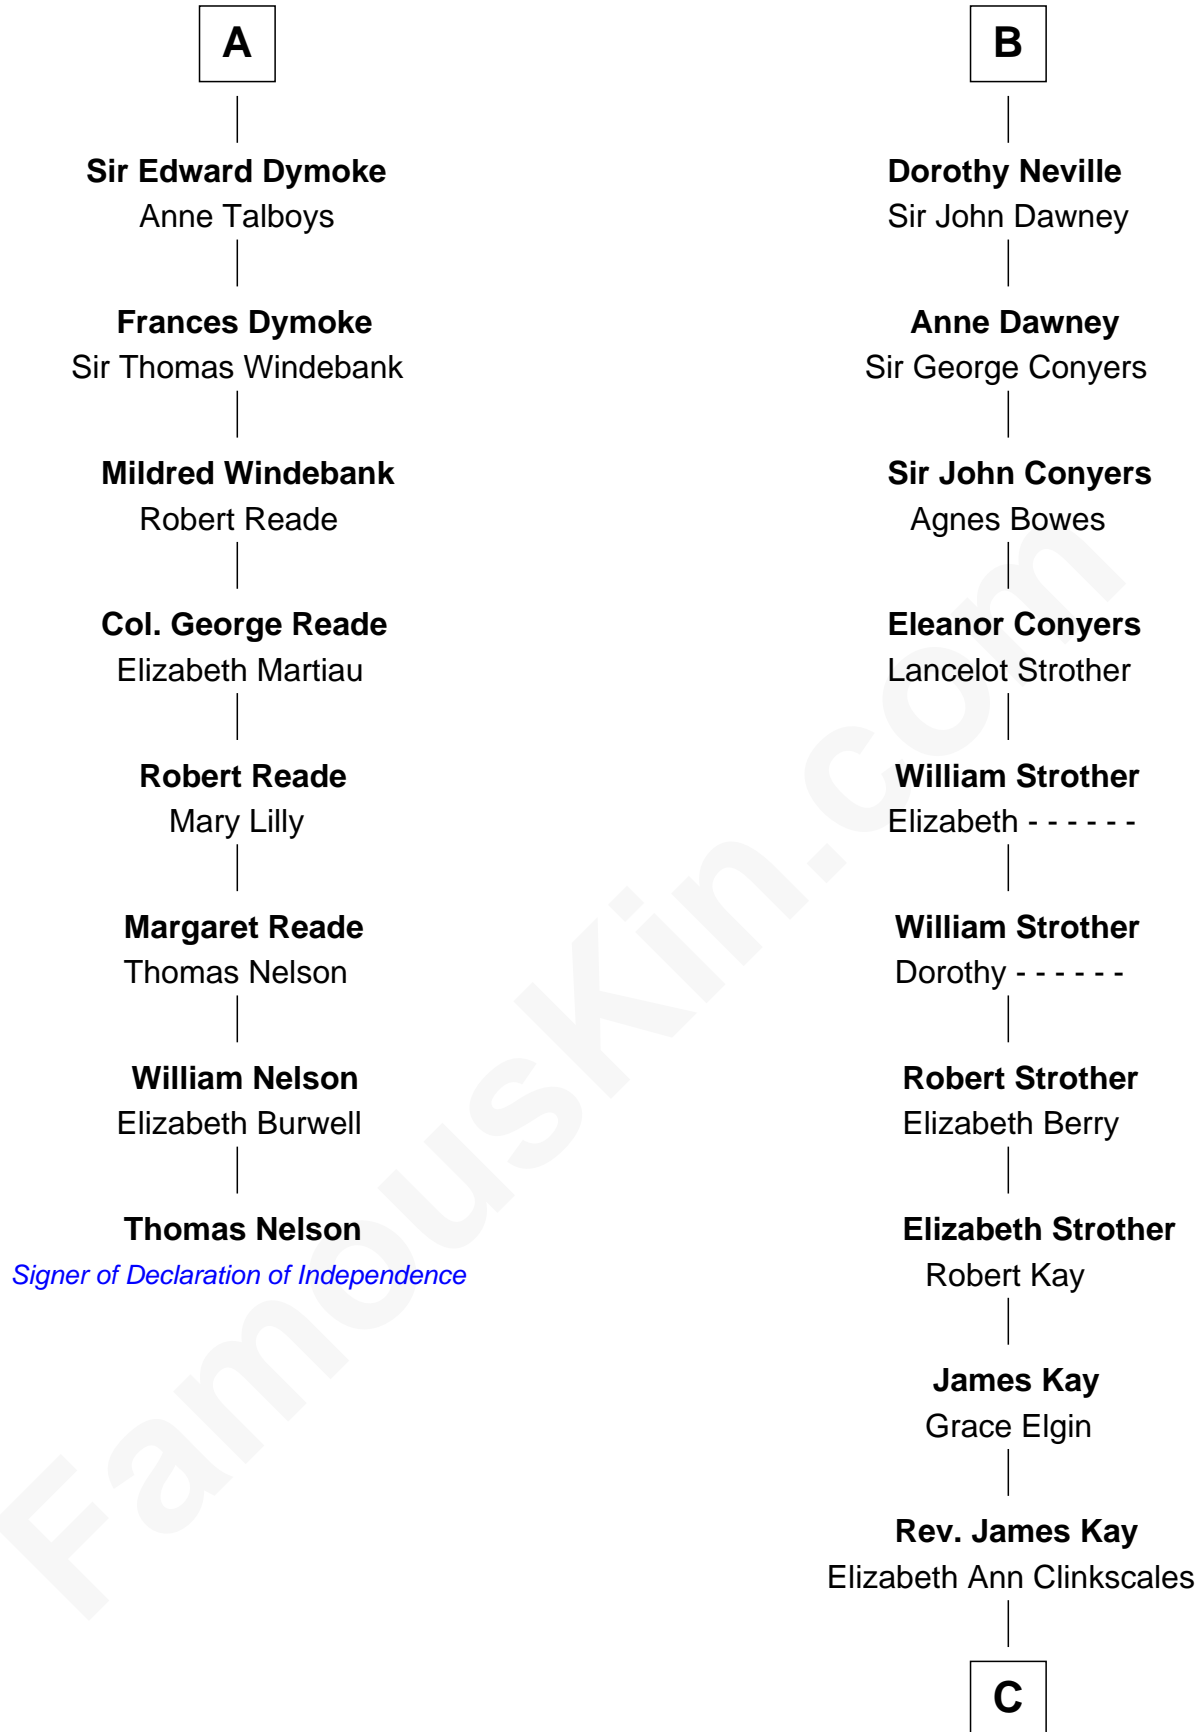

## Relationship Chart of

### Thomas Nelson

*Signer of the Declaration of Independence*

14th cousin 7 times removed of

**Jimmy Carter**  
*39th U.S. President*

**Henry Plantagenet**  
Maud de Chaworth

**C**

**Mary Kay**  
John Pratt

**James E. Pratt**  
Sophronia C. Cowan

**Nina Pratt**  
William Archibald Carter

**Earl Carter**  
Lillian Gordy

**Jimmy Carter**  
*39th U.S. President*

FamousKin.com