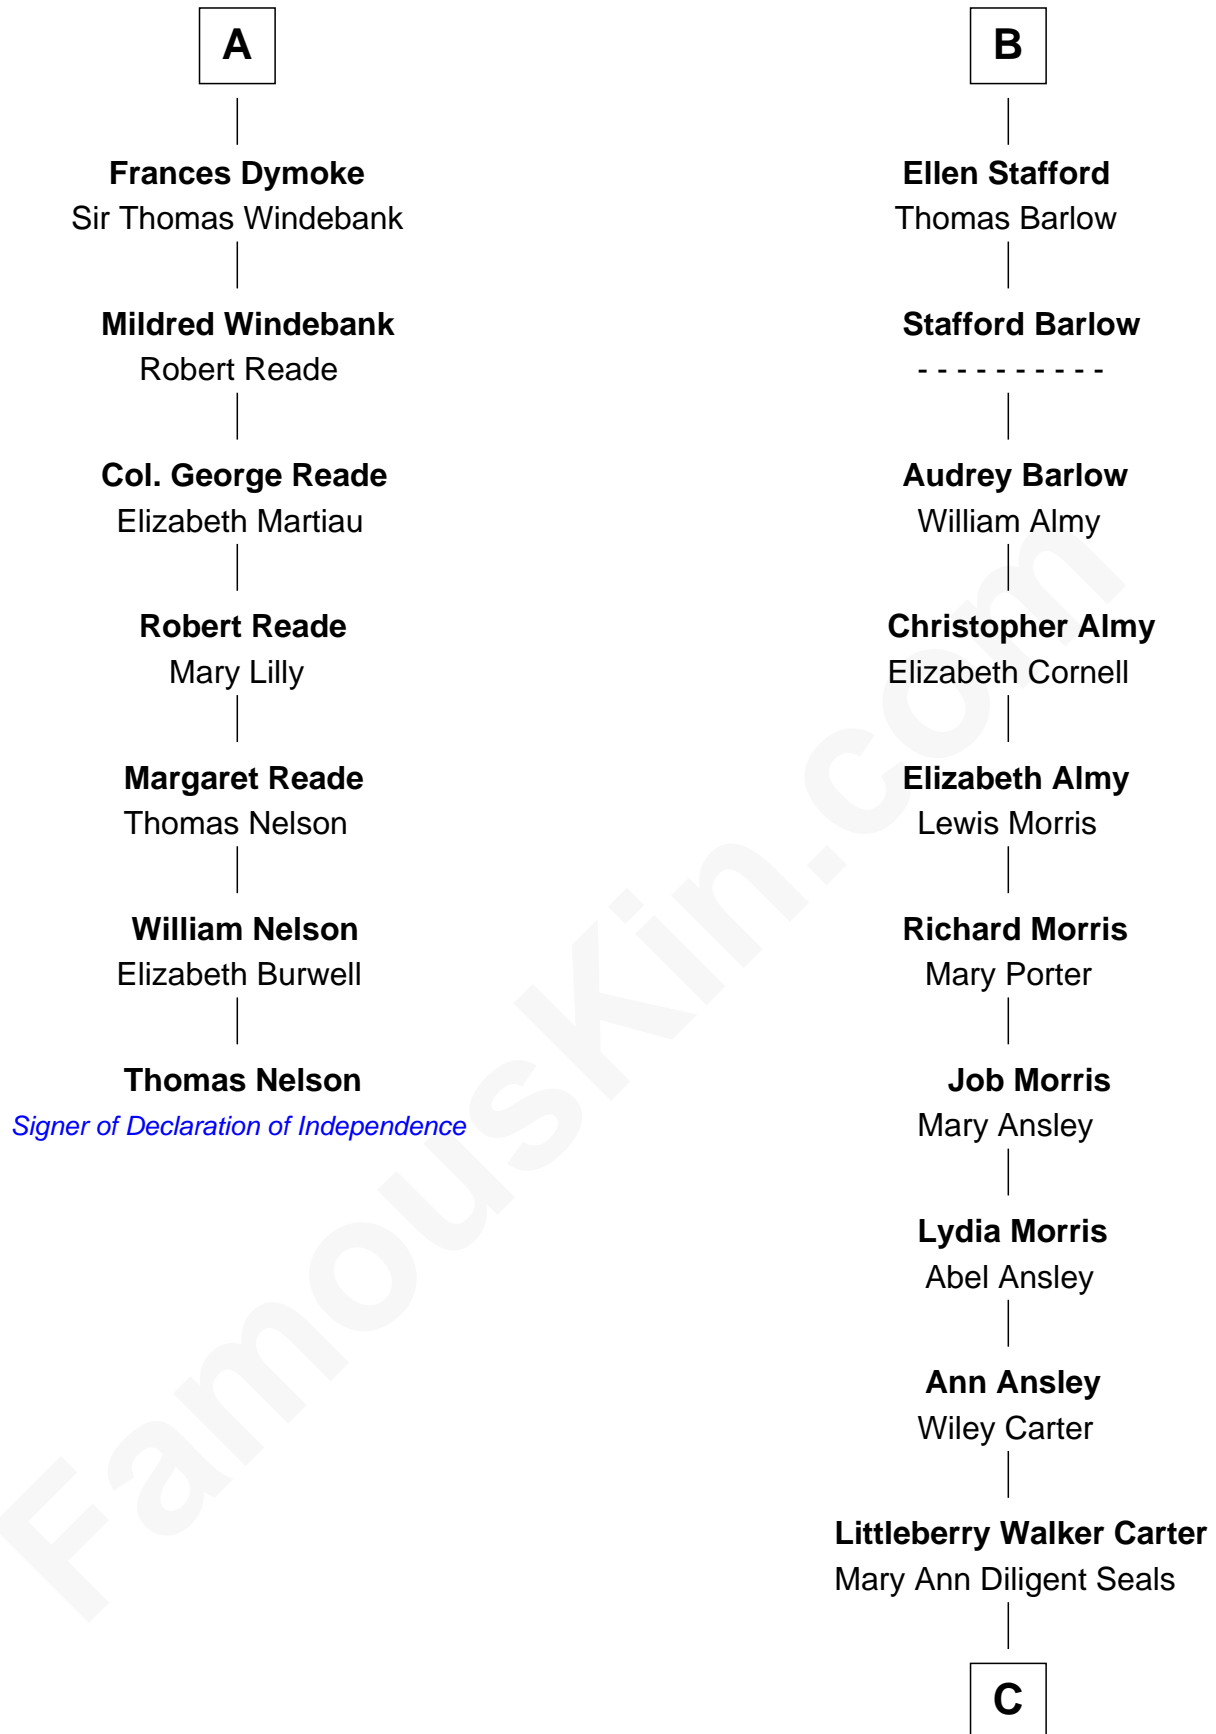

FamousKin.com

Relationship Chart of

Thomas Nelson

Signer of the Declaration of Independence

13th cousin 6 times removed of

Jimmy Carter
39th U.S. President

Ralph de Stafford

with wife
Margaret de Audley

Eleanor Aylesbury

Sir Robert Talboys

Elizabeth Heron

Humphrey Stafford

Katherine Fray

Sir George Talboys

Elizabeth Gascoigne

Sir Humphrey Stafford

Margaret Fogge

Anne Talboys

Sir Edward Dymoke

Sir Humphrey Stafford

Margaret Tame

A

B

C

|
William Archibald Carter

Nina Pratt

|
Earl Carter

Lillian Gordy

|
Jimmy Carter

39th U.S. President

FamousKin.com