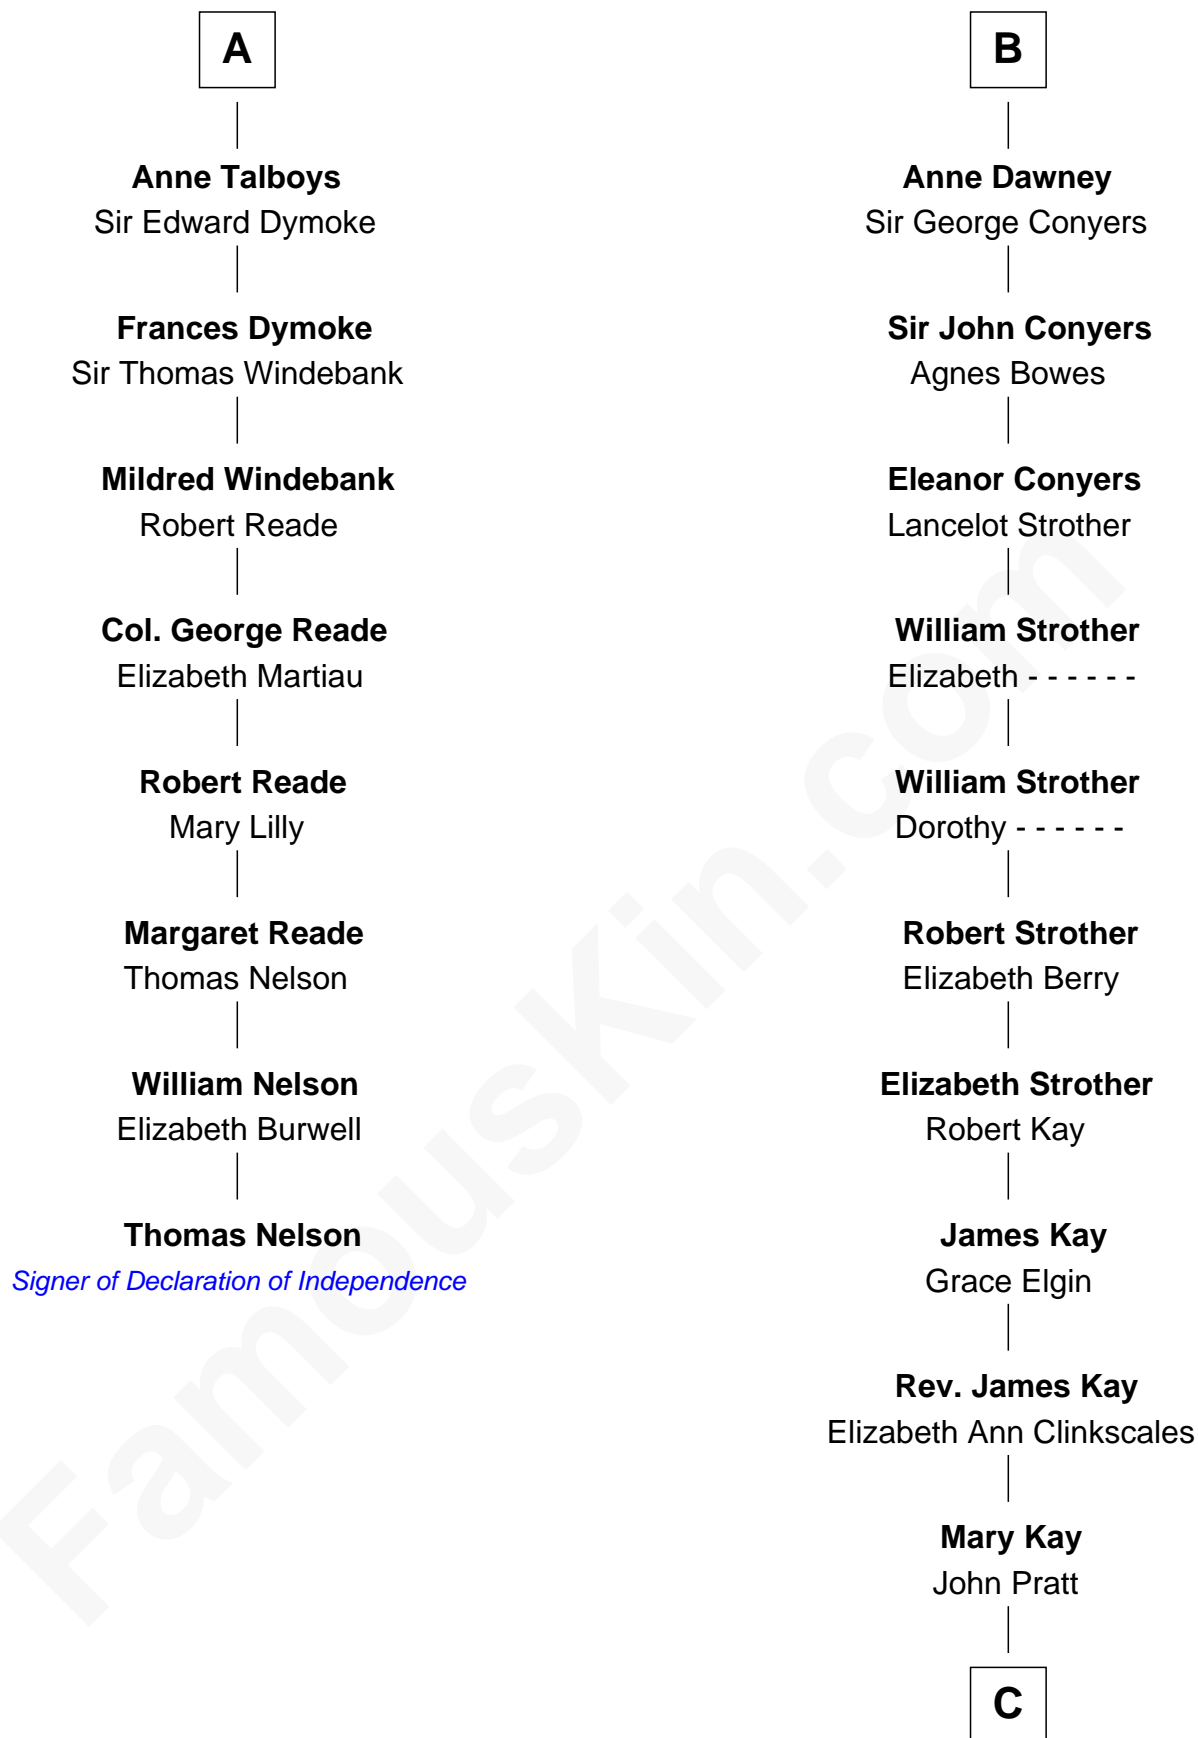

## Relationship Chart of

### Thomas Nelson

*Signer of the Declaration of Independence*

**14th cousin 6 times removed of**

**Jimmy Carter**  
*39th U.S. President*

**C**

**James E. Pratt**

Sophonra C. Cowan

**Nina Pratt**

William Archibald Carter

**Earl Carter**

Lillian Gordy

**Jimmy Carter**

*39th U.S. President*

FamousKin.com