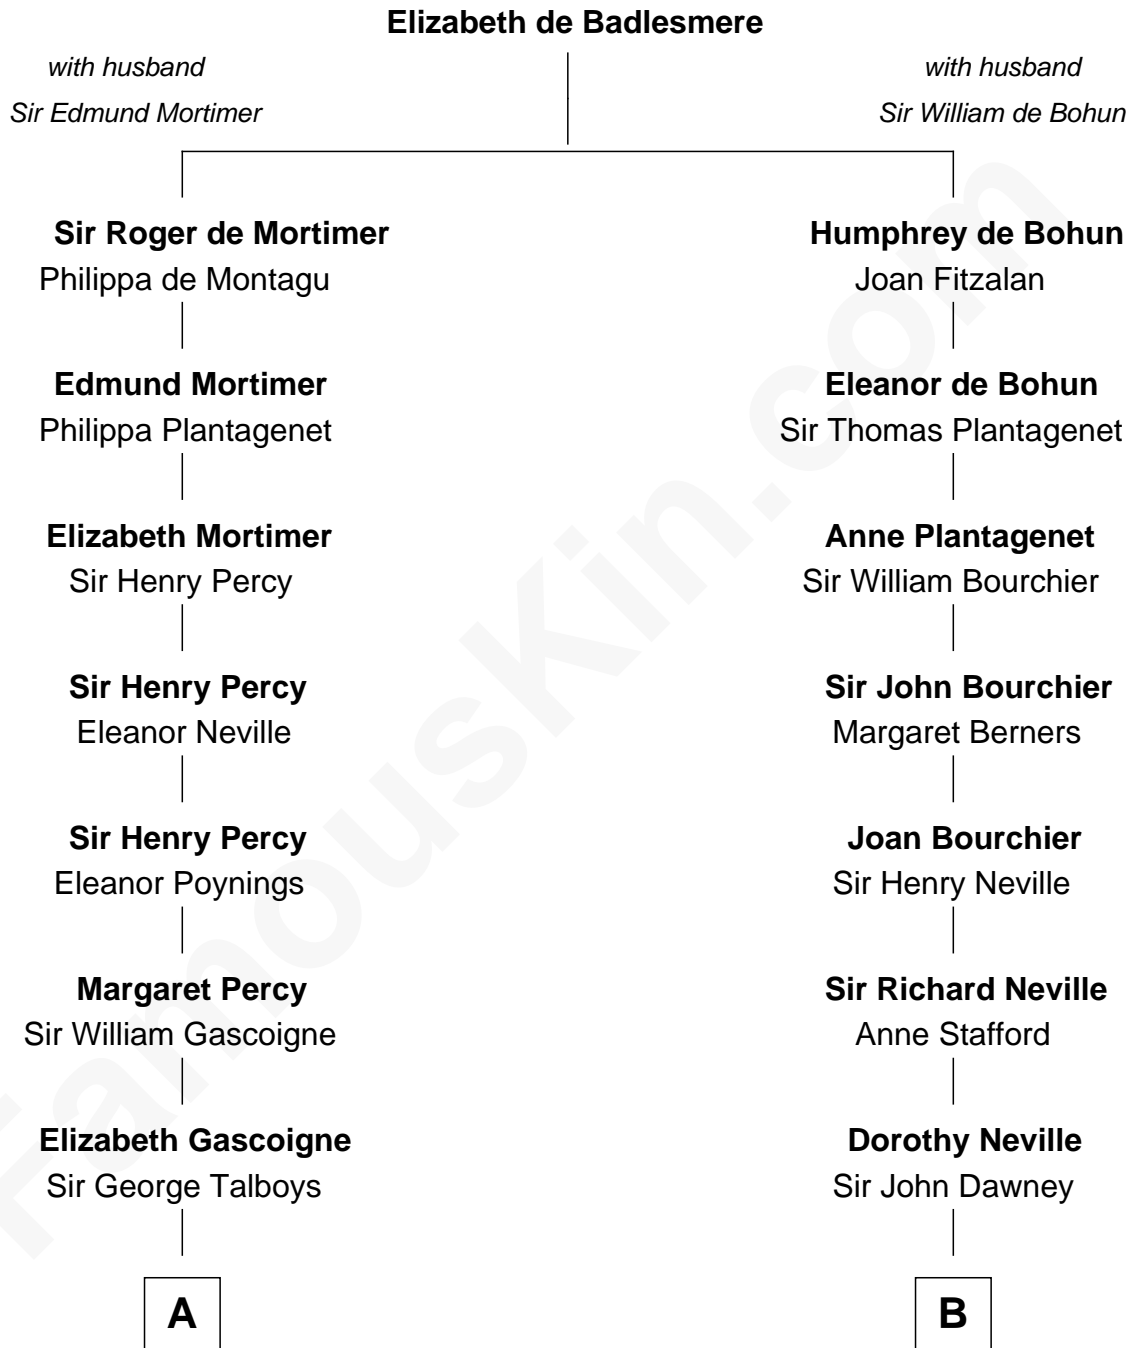

# FamousKin.com

## Relationship Chart of

### Thomas Nelson

*Signer of the Declaration of Independence*

**14th cousin 6 times removed of**

**Jimmy Carter**  
*39th U.S. President*

**C**

**James E. Pratt**

Sophonra C. Cowan

**Nina Pratt**