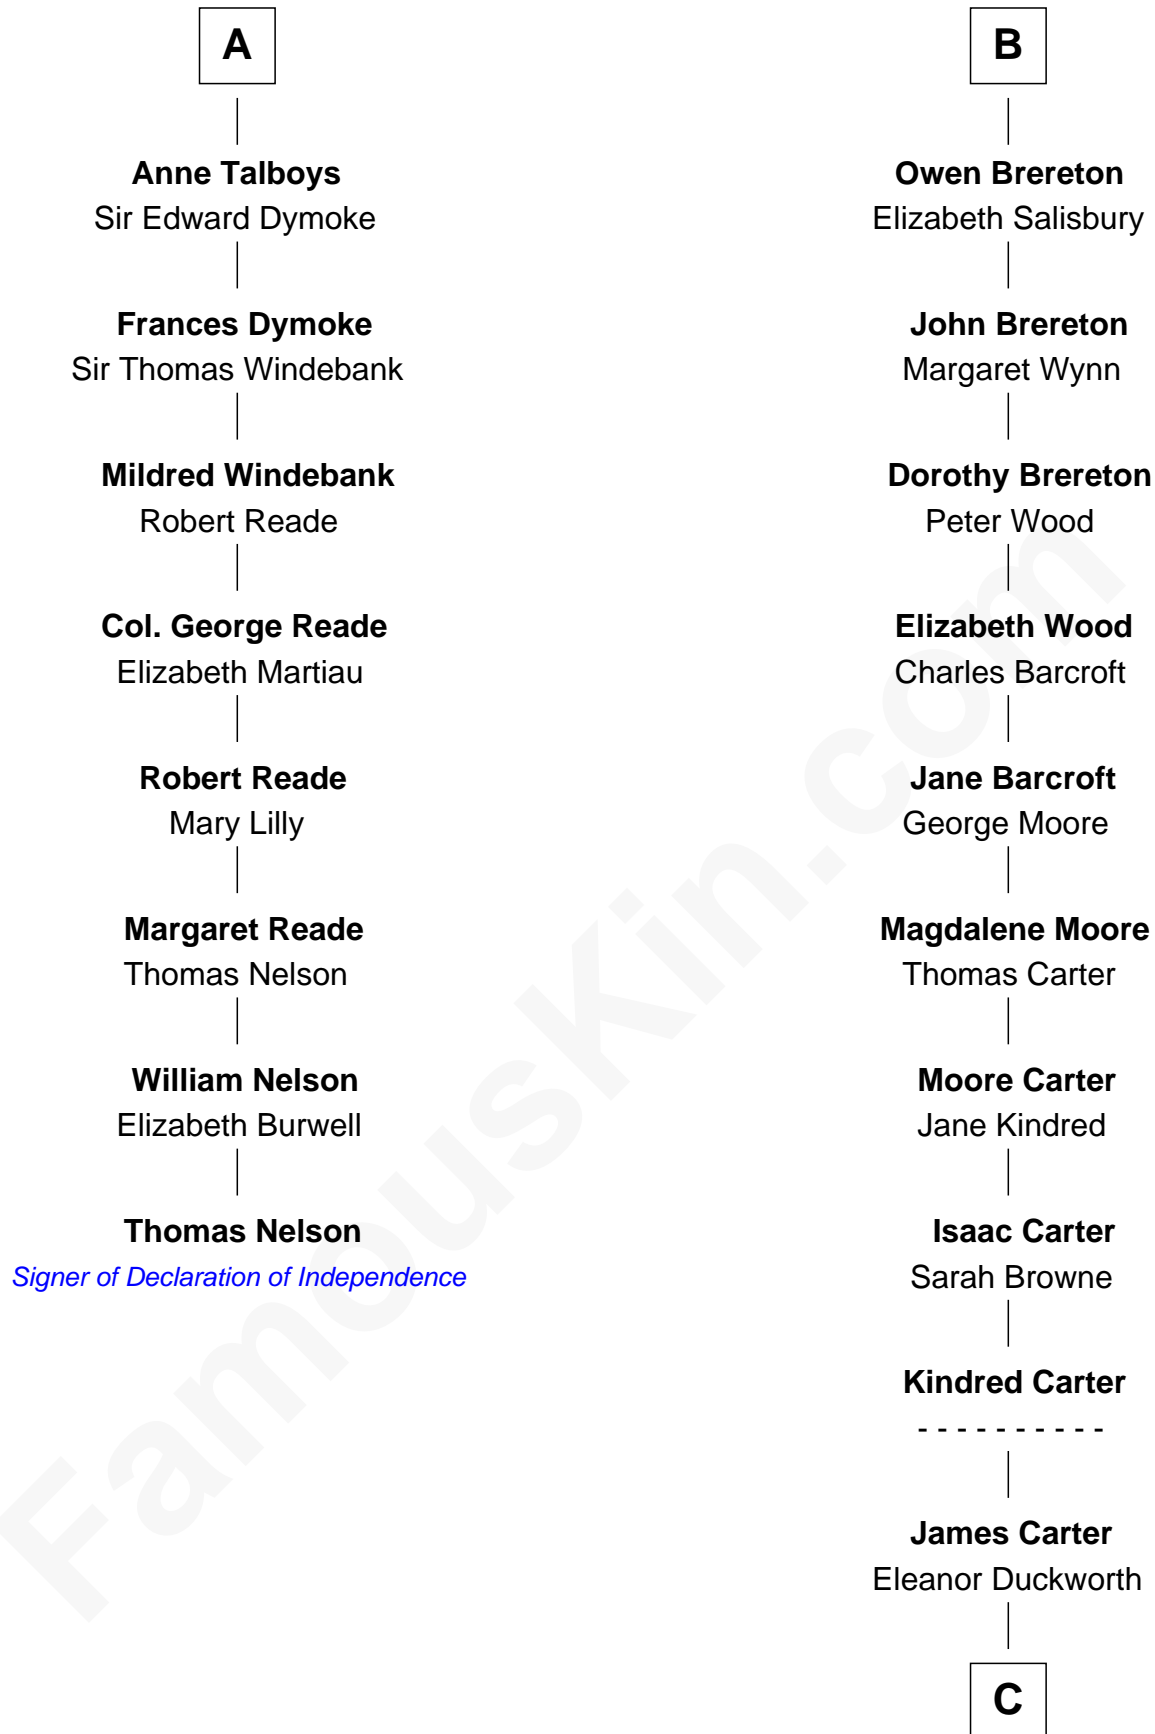

FamousKin.com

Relationship Chart of

Thomas Nelson

Signer of the Declaration of Independence

14th cousin 7 times removed of

Jimmy Carter
39th U.S. President

Sir Robert de Holland
Maude la Zouche

Elizabeth de Holland
Sir Henry FitzRoger

John FitzRoger
Alice - - - - -

Elizabeth FitzRoger
Sir John Bonville

Sir William Bonville
Margaret Grey

Elizabeth Bonville
William Talboys

Sir Robert Talboys
Elizabeth Heron

Sir George Talboys
Elizabeth Gascoigne

A

Maude de Holland
Sir Thomas de Swinerton

Sir Robert de Swinerton
Elizabeth de Beke

Maud de Swinerton
Sir William Ipstones

Alice Ipstones
Sir Randall Brereton

Sir William Brereton
Catherine Wylde

Edward Brereton
Elizabeth Roydon

John Brereton
Margaret Fychan

B

C

|
Wiley Carter

Ann Ansley

|
Littleberry Walker Carter

Mary Ann Diligent Seals

|
William Archibald Carter