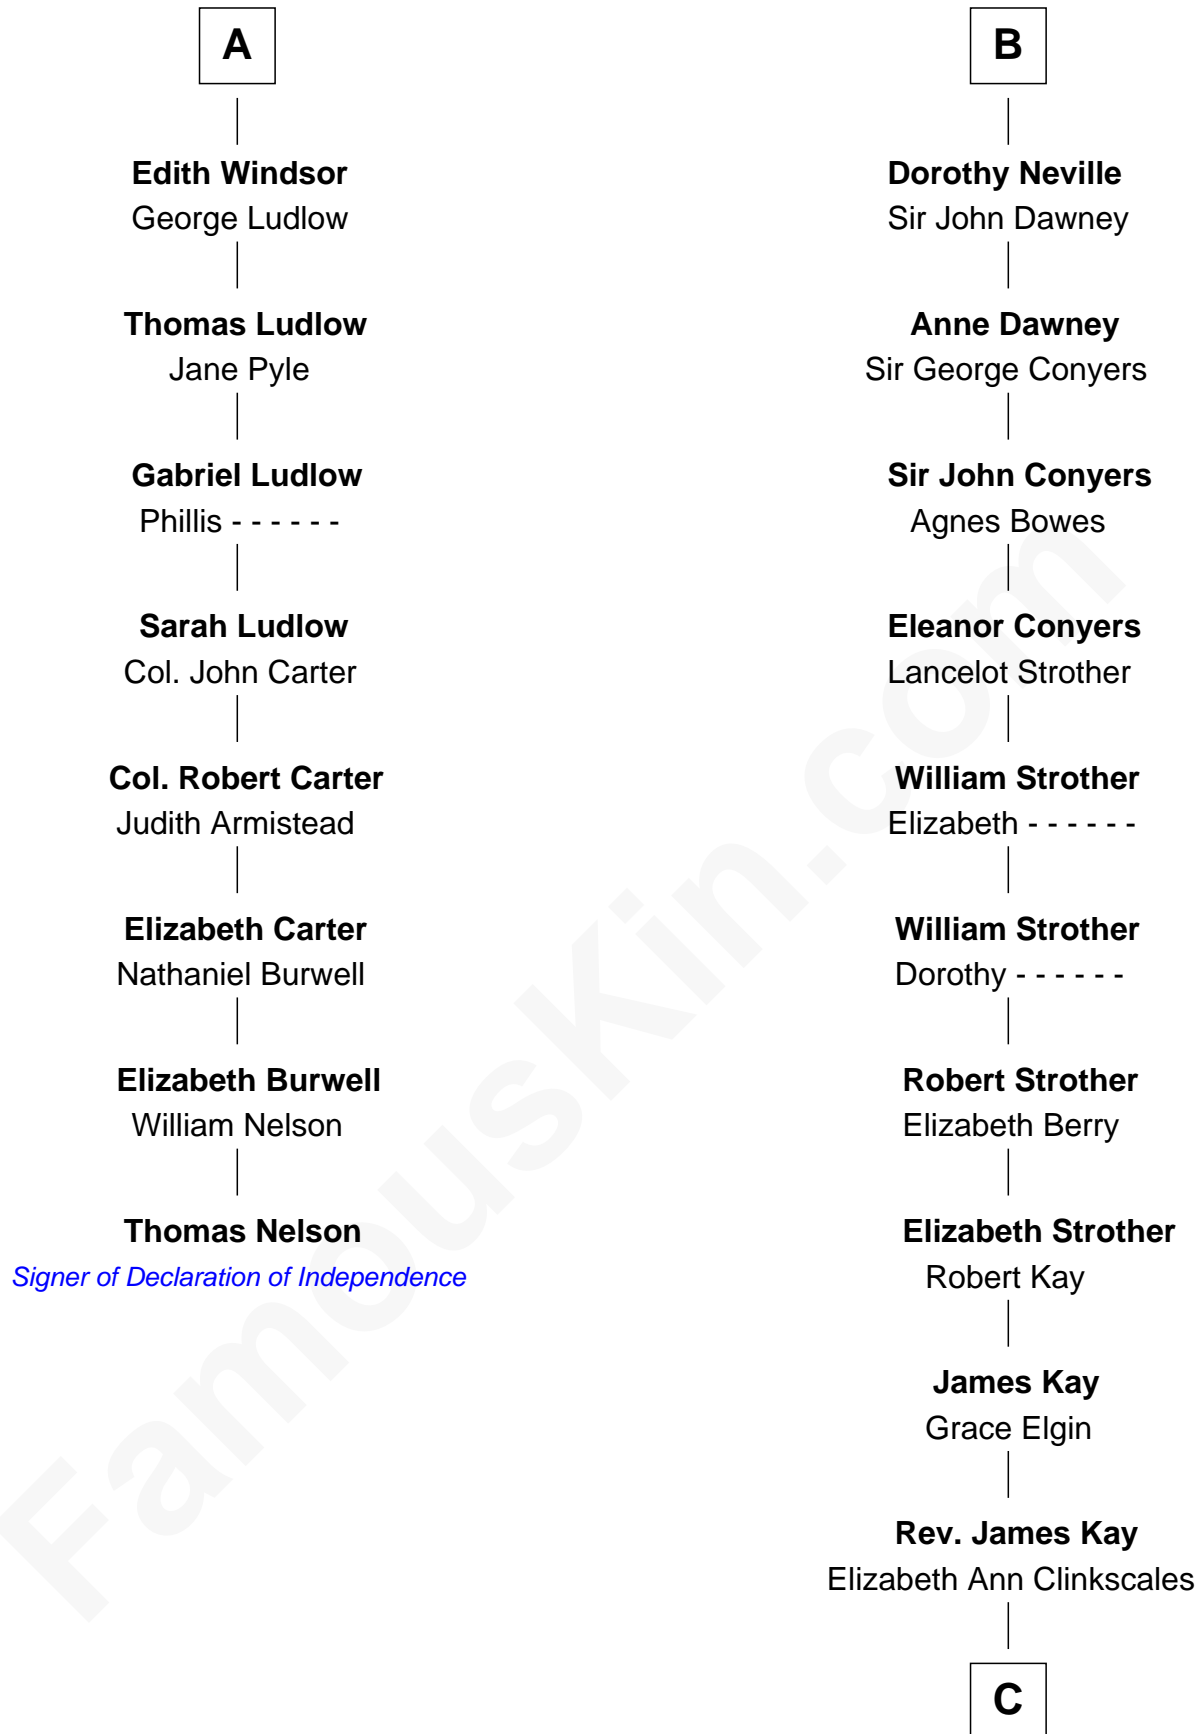

FamousKin.com

Relationship Chart of

Thomas Nelson

Signer of the Declaration of Independence

14th cousin 7 times removed of

Jimmy Carter
39th U.S. President

Humphrey de Bohun
Elizabeth Plantagenet

C

Mary Kay
John Pratt

James E. Pratt
Sophronia C. Cowan

Nina Pratt
William Archibald Carter

Earl Carter
Lillian Gordy

Jimmy Carter
39th U.S. President

FamousKin.com