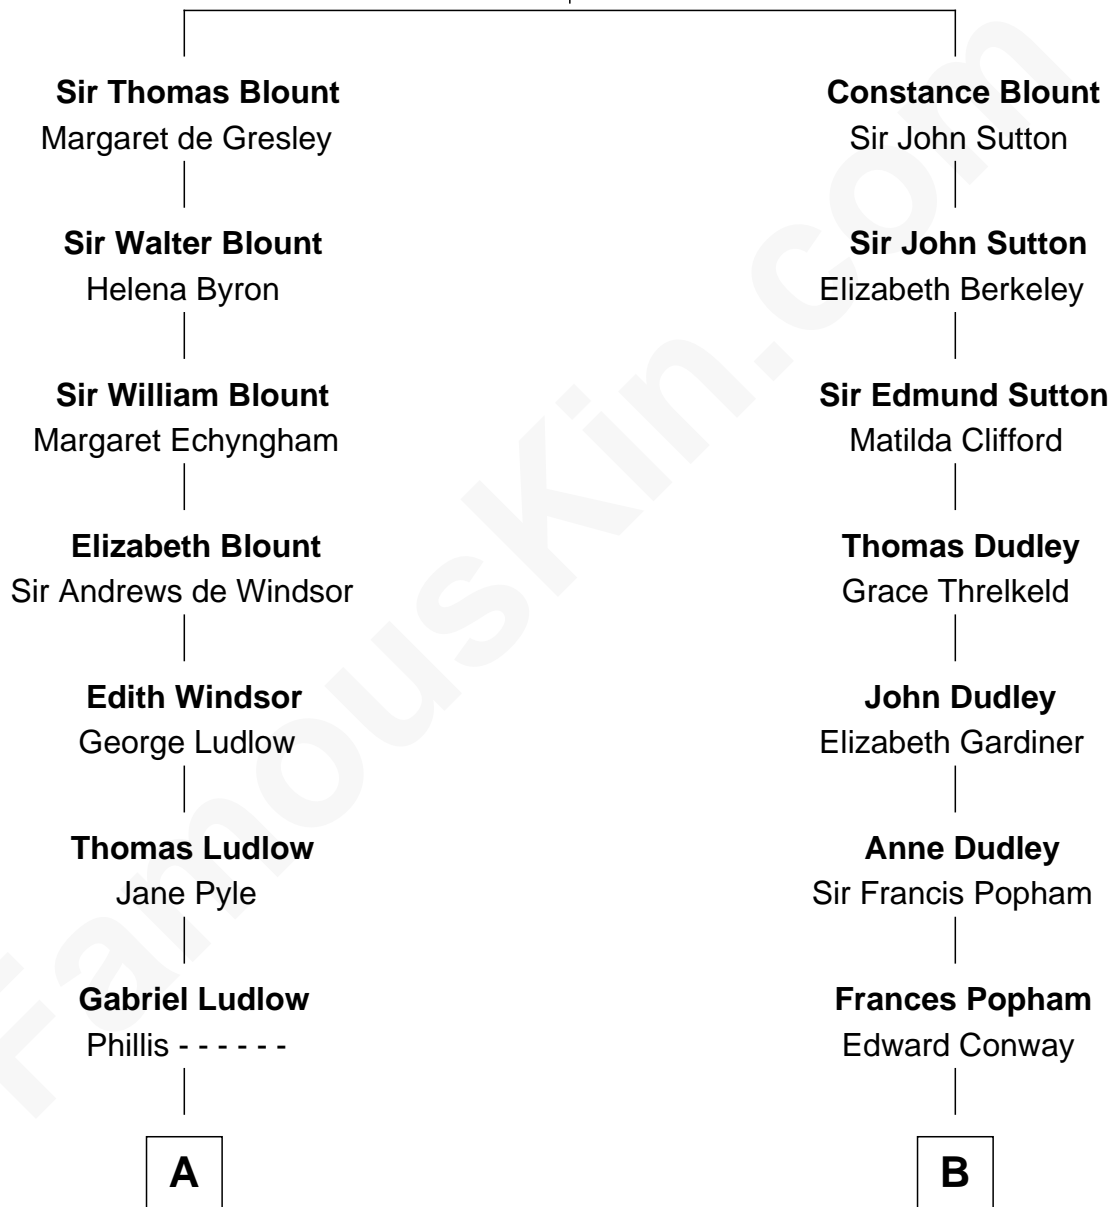

## Relationship Chart of

### Thomas Nelson

*Signer of the Declaration of Independence*

**11th cousin 5 times removed of**

### Sir Winston Churchill

*Prime Minister of the United Kingdom*

**Sir Walter Blount**

Sancha de Ayala

**A**

**Sarah Ludlow**  
Col. John Carter

**Col. Robert Carter**  
Judith Armistead

**Elizabeth Carter**  
Nathaniel Burwell