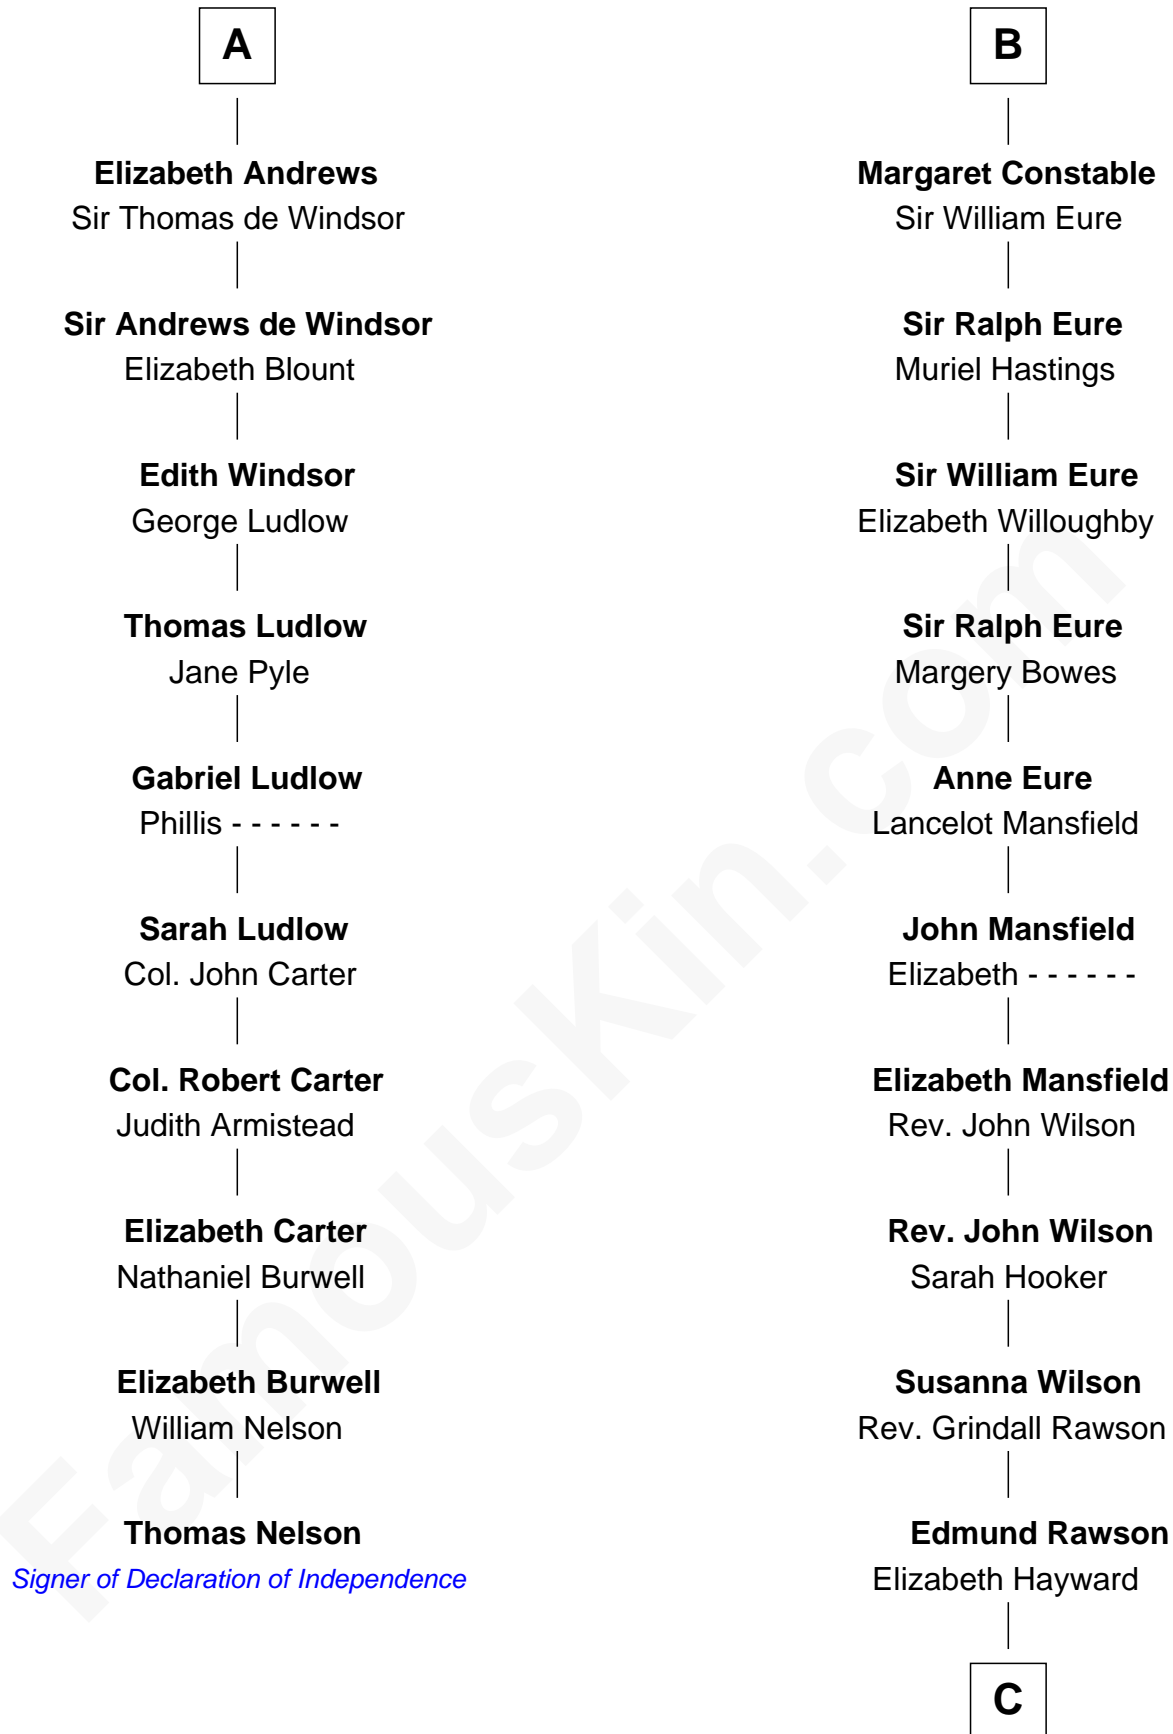

## Relationship Chart of

### Thomas Nelson

Signer of the Declaration of Independence

16th cousin 5 times removed of

**William Howard Taft**  
27th U.S. President

**Sir Hugh le Despencer**  
Aveline Basset

**C**

Abner Rawson

Mary Allen

Rhoda Rawson

Aaron Taft

Peter Rawson Taft

Sylvia Howard

Alphonso Taft

Louisa Maria Torrey

William Howard Taft

*27th U.S. President*