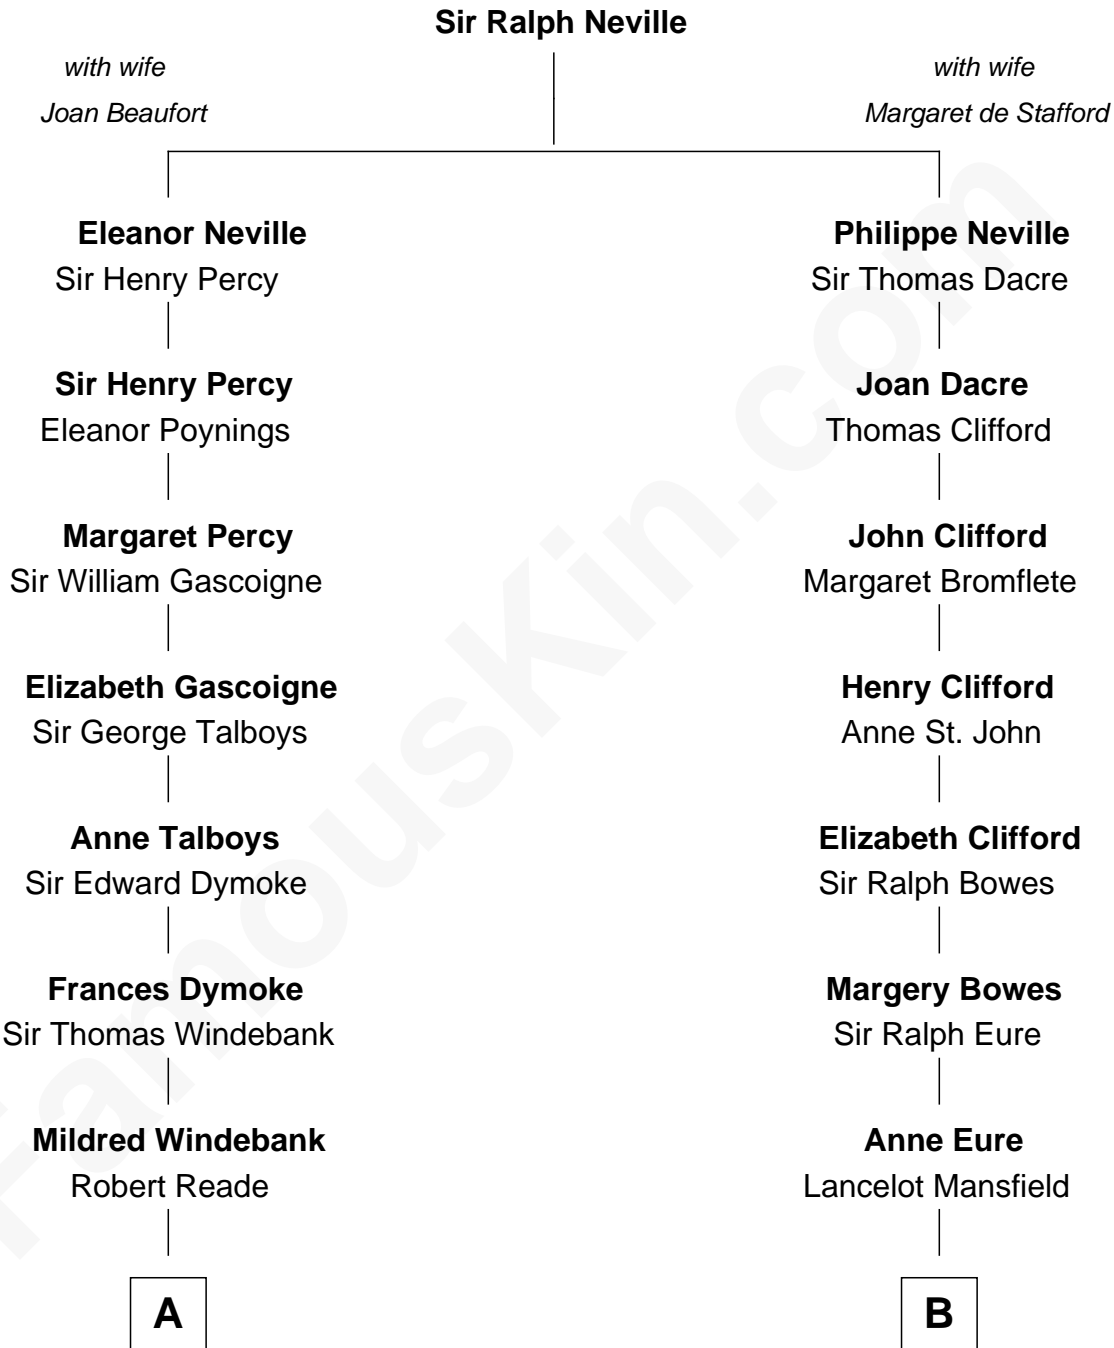

FamousKin.com

Relationship Chart of

Thomas Nelson

Signer of the Declaration of Independence

11th cousin 5 times removed of

William Howard Taft

27th U.S. President

A

Col. George Reade

Elizabeth Martiau

Robert Reade

Mary Lilly

Margaret Reade

Thomas Nelson

William Nelson

Elizabeth Burwell