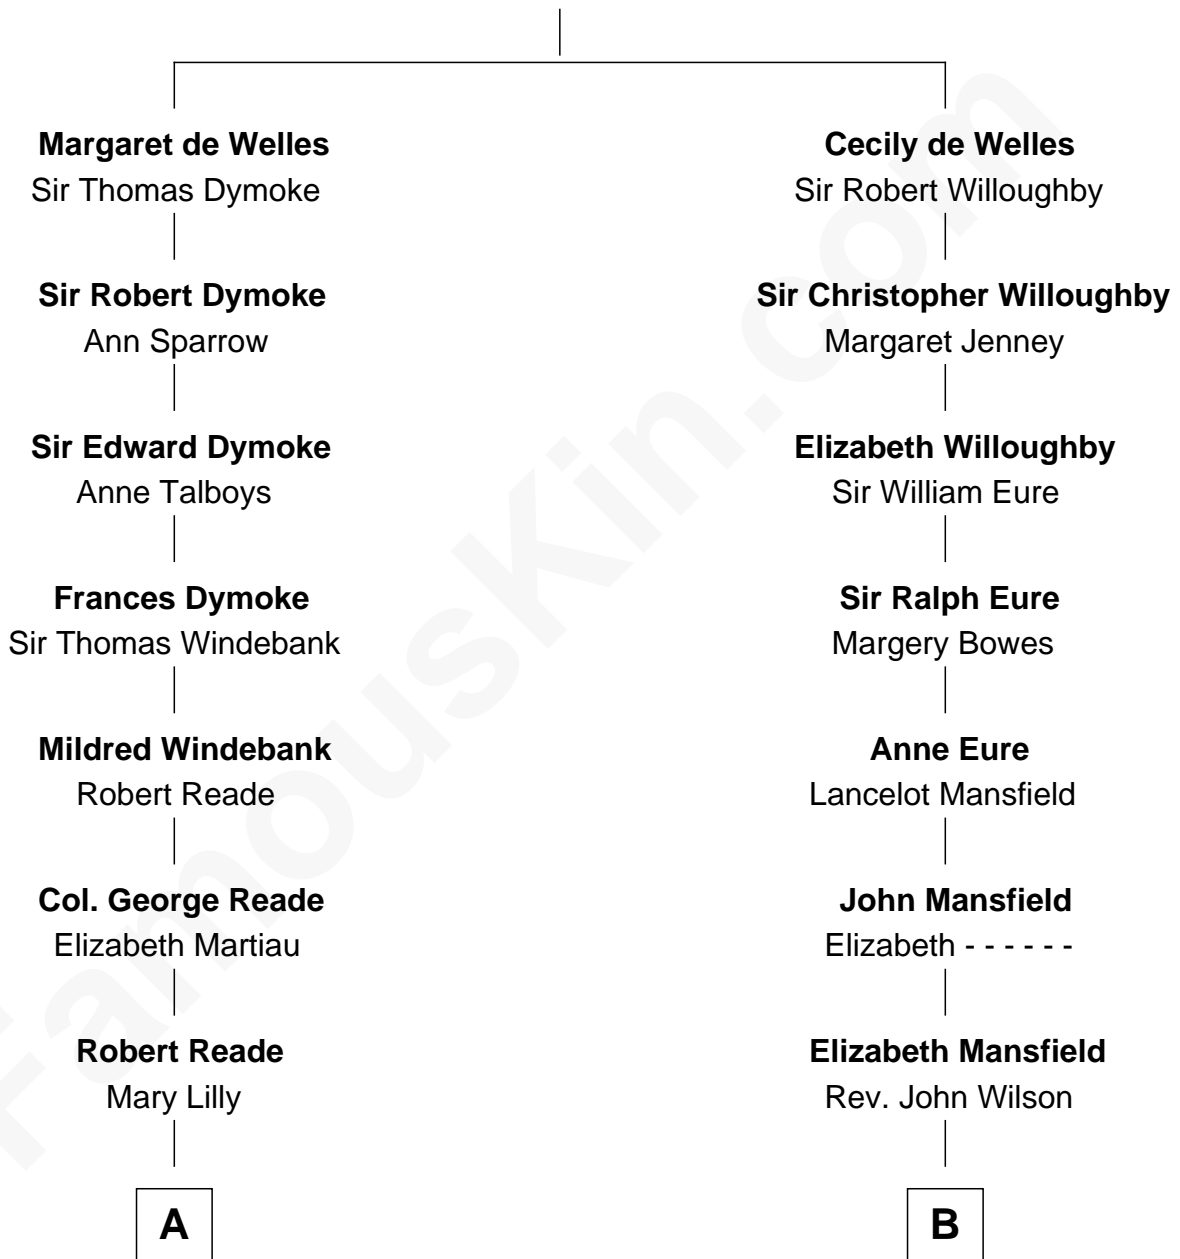

FamousKin.com

Relationship Chart of

Thomas Nelson

Signer of the Declaration of Independence

9th cousin 5 times removed of

William Howard Taft

27th U.S. President

Sir Lionel de Welles

Joan de Waterton

A

Margaret Reade

Thomas Nelson

William Nelson

Elizabeth Burwell

Thomas Nelson

Signer of Declaration of Independence

Mary Allen

Rhoda Rawson

Aaron Taft

Peter Rawson Taft

Sylvia Howard

Alphonso Taft

Louisa Maria Torrey

William Howard Taft