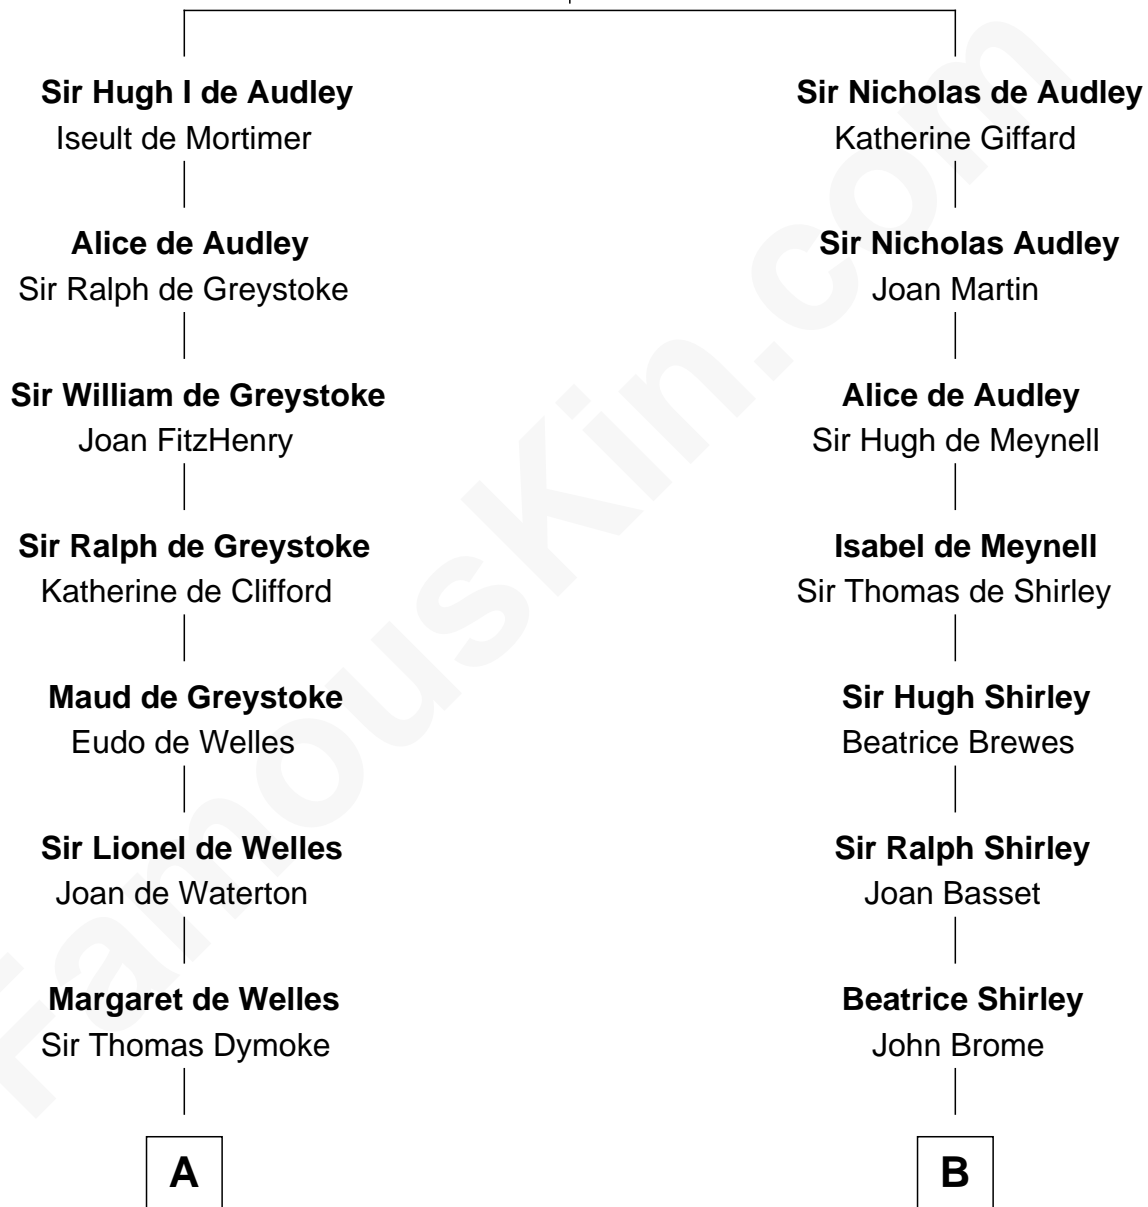

FamousKin.com

Relationship Chart of

Thomas Nelson

Signer of the Declaration of Independence

15th cousin 5 times removed of

Rutherford B. Hayes
19th U.S. President

Sir James de Audley
Ela Longespee

C

Abigail Chandler

Israel Smith

Chloe Smith

Rutherford Hayes

Rutherford Hayes

Sophia Birchard

Rutherford B. Hayes

19th U.S. President