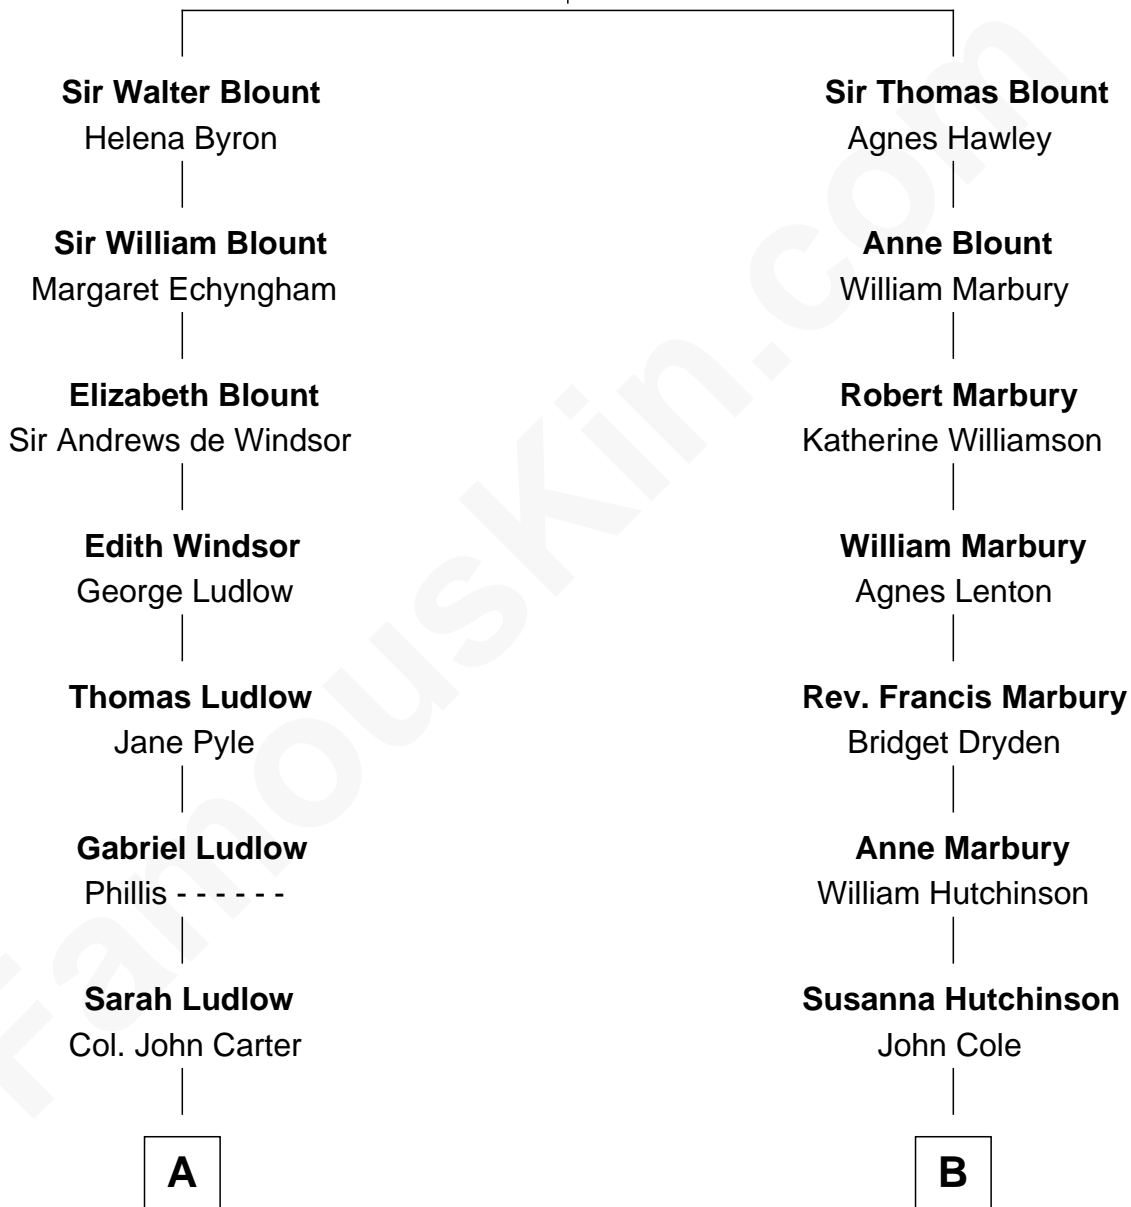

FamousKin.com

Relationship Chart of

Thomas Nelson

Signer of the Declaration of Independence

10th cousin 6 times removed of

Mitt Romney

70th Governor of Massachusetts

Sir Thomas Blount
Margaret de Gresley

A

Col. Robert Carter

Judith Armistead

Elizabeth Carter

Nathaniel Burwell

Elizabeth Burwell

William Nelson

Thomas Nelson