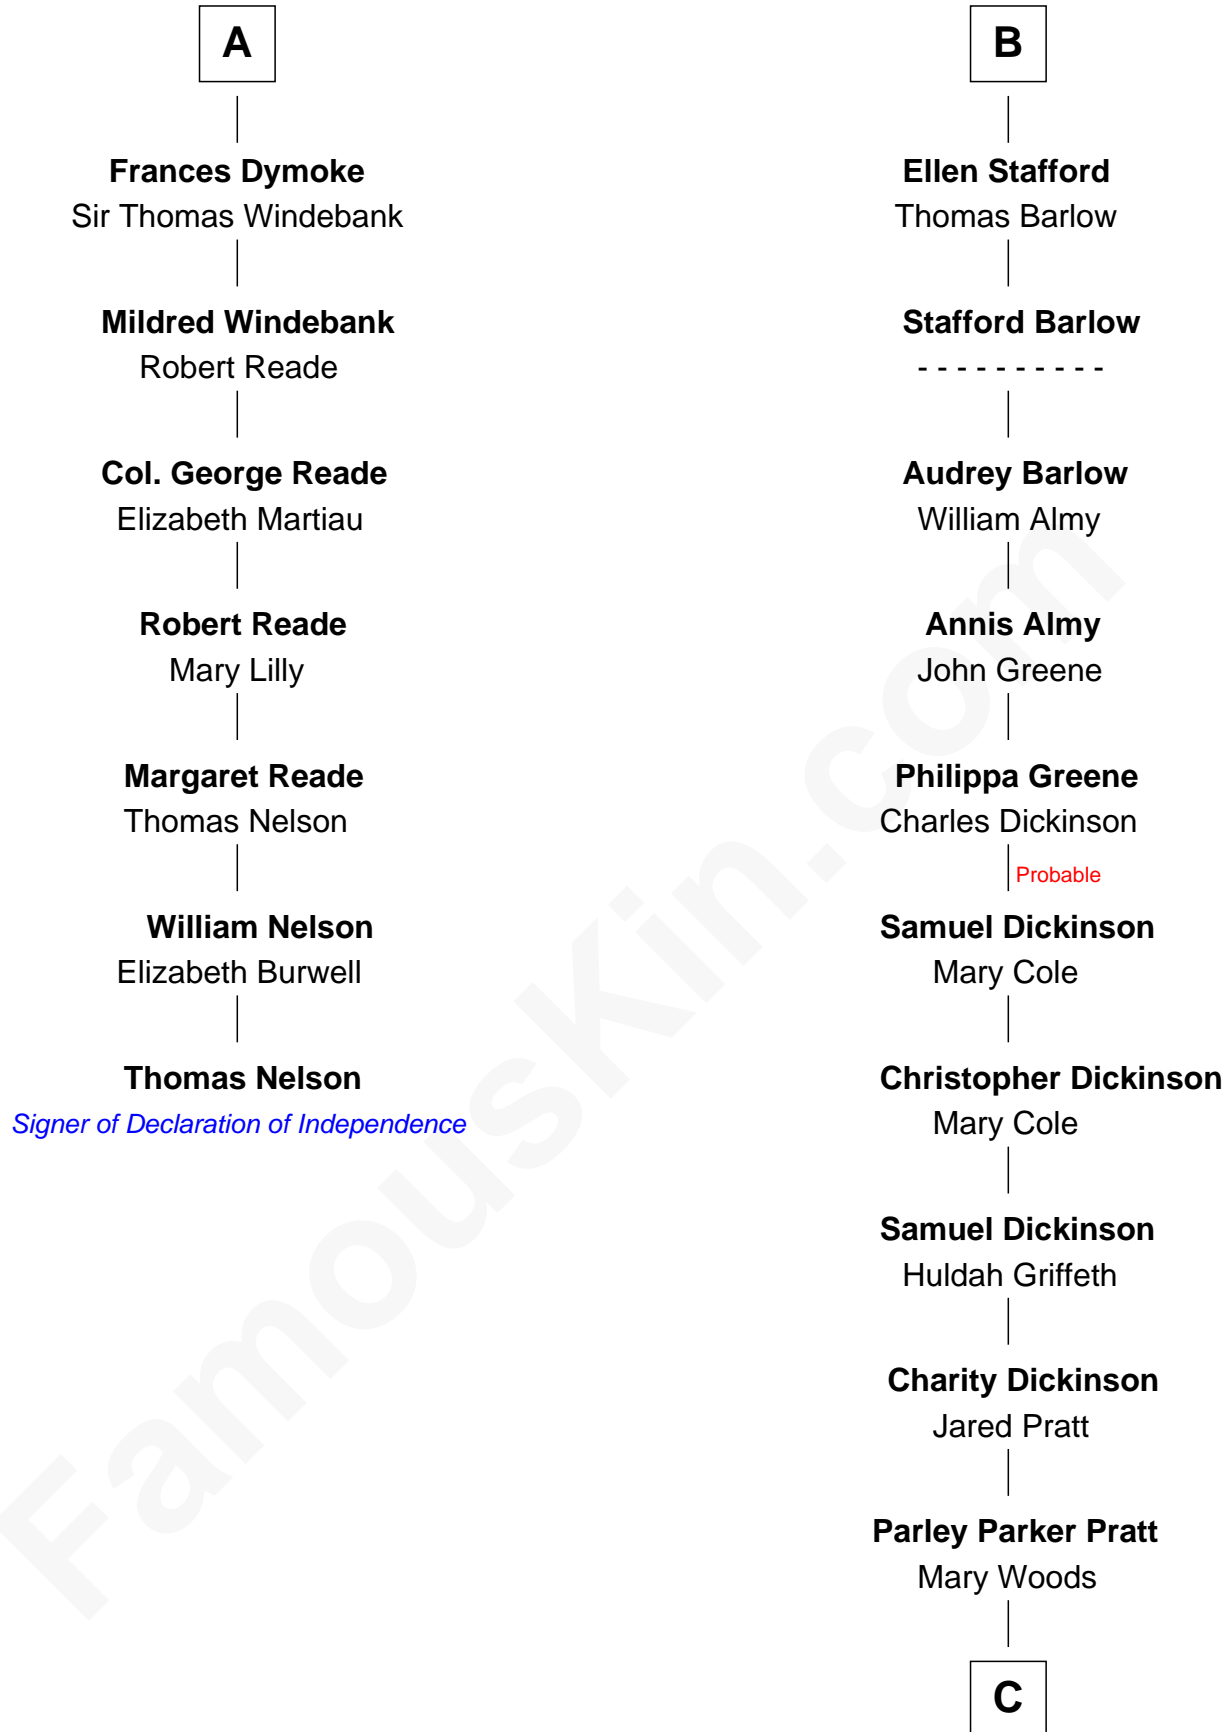

## Relationship Chart of

### Thomas Nelson

*Signer of the Declaration of Independence*

13th cousin 6 times removed of

### George Romney

*43rd Governor of Michigan*

**C**

—  
**Helaman Pratt**

Anna Johanna Dorothy Wilcken

—  
**Anna Amelia Pratt**

Gaskell Samuel Romney

—  
**George Romney**