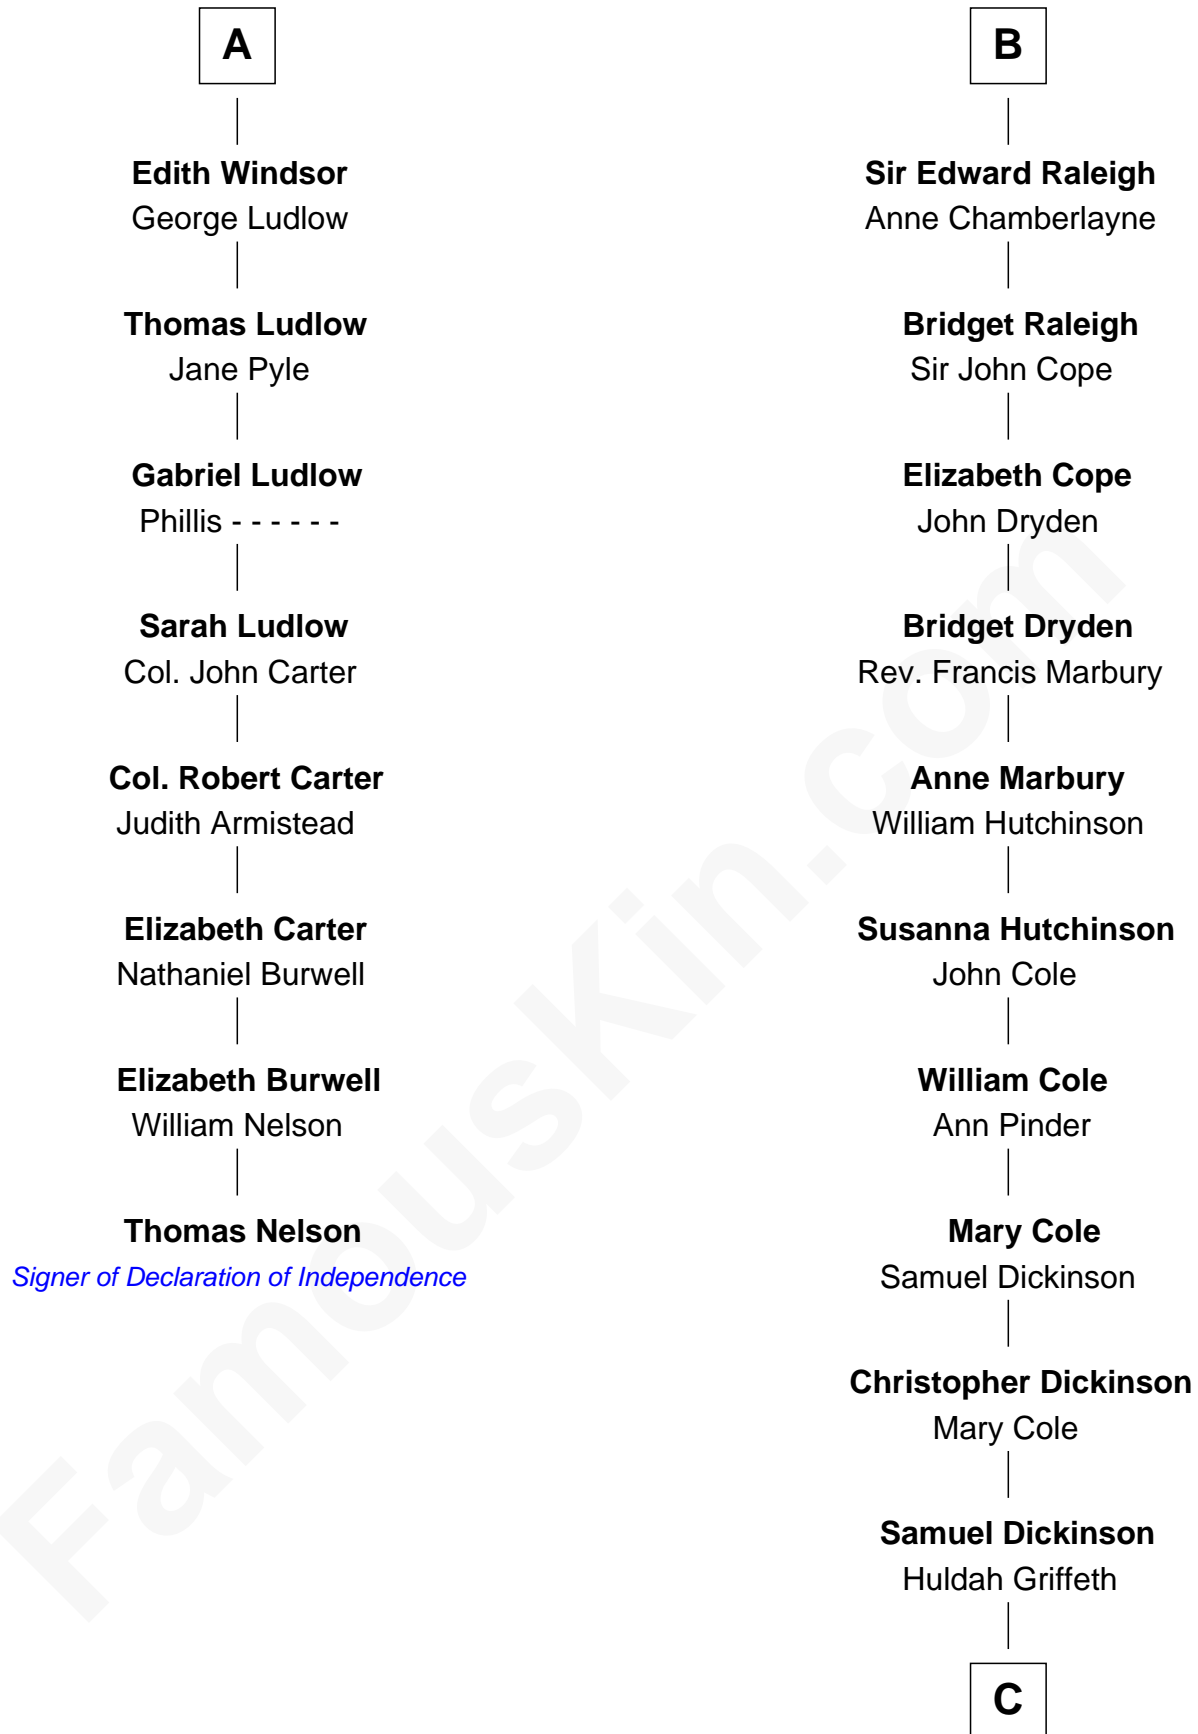

FamousKin.com

Relationship Chart of

Thomas Nelson

Signer of the Declaration of Independence

14th cousin 7 times removed of

George Romney

43rd Governor of Michigan

Humphrey de Bohun
Elizabeth Plantagenet

C

Charity Dickinson

Jared Pratt

Parley Parker Pratt

Mary Woods

Helaman Pratt

Anna Johanna Dorothy Wilcken

Anna Amelia Pratt

Gaskell Samuel Romney

George Romney

43rd Governor of Michigan

FamousKin.com