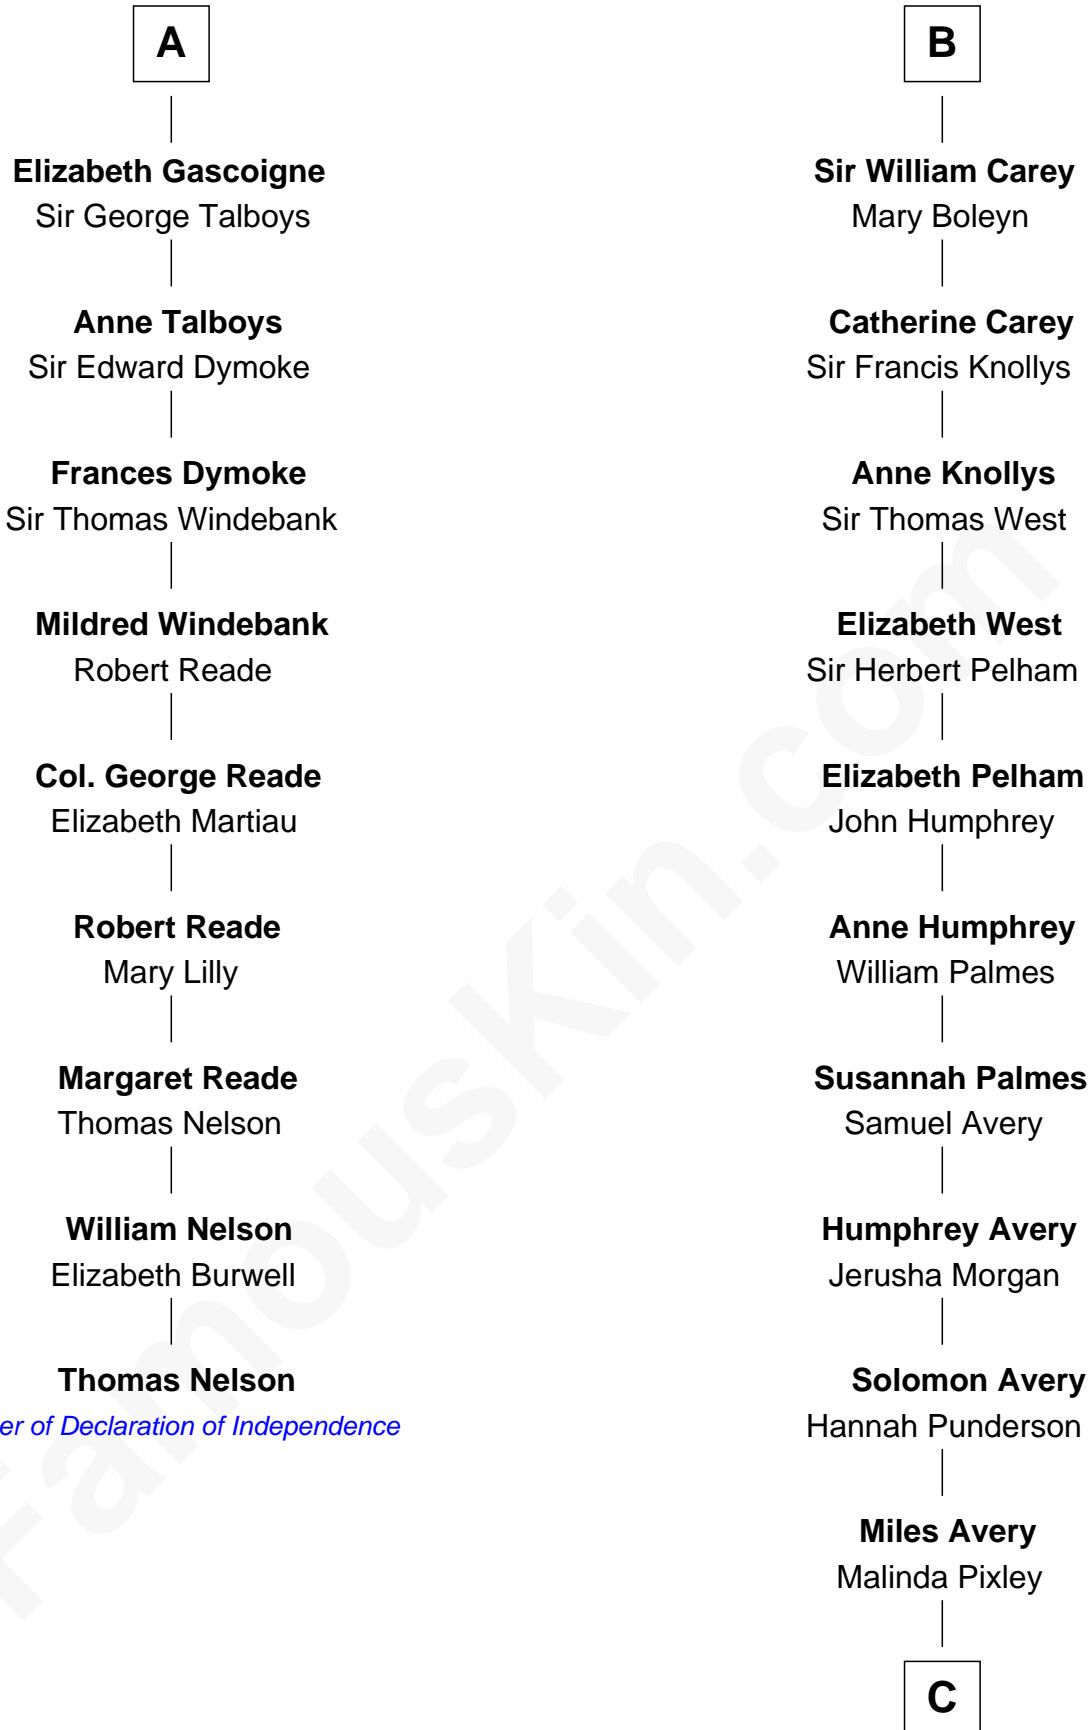

FamousKin.com

Relationship Chart of

Thomas Nelson

Signer of the Declaration of Independence

15th cousin 4 times removed of

John D. Rockefeller

Founder of the Standard Oil Company

Roger de Mortimer

Joan de Geneville

Sir Edmund Mortimer
Elizabeth de Badlesmere

Sir Roger de Mortimer
Philippa de Montagu

Edmund Mortimer
Philippa Plantagenet

Elizabeth Mortimer
Sir Henry Percy

Sir Henry Percy
Eleanor Neville

Sir Henry Percy
Eleanor Poynings

Margaret Percy
Sir William Gascoigne

A

Margaret de Mortimer
Thomas de Berkeley

Maurice de Berkeley
Elizabeth le Despencer

Thomas de Berkeley
Margaret de Lisle

Elizabeth de Berkeley
Richard de Beauchamp

Eleanor Beauchamp
Edmund Beaufort

Eleanor Beaufort
Sir Robert Spencer

Margaret Spencer
Sir Thomas Carey

B

C

—
Lucy Avery

Godfrey Lewis Rockefeller

—
William Avery Rockefeller