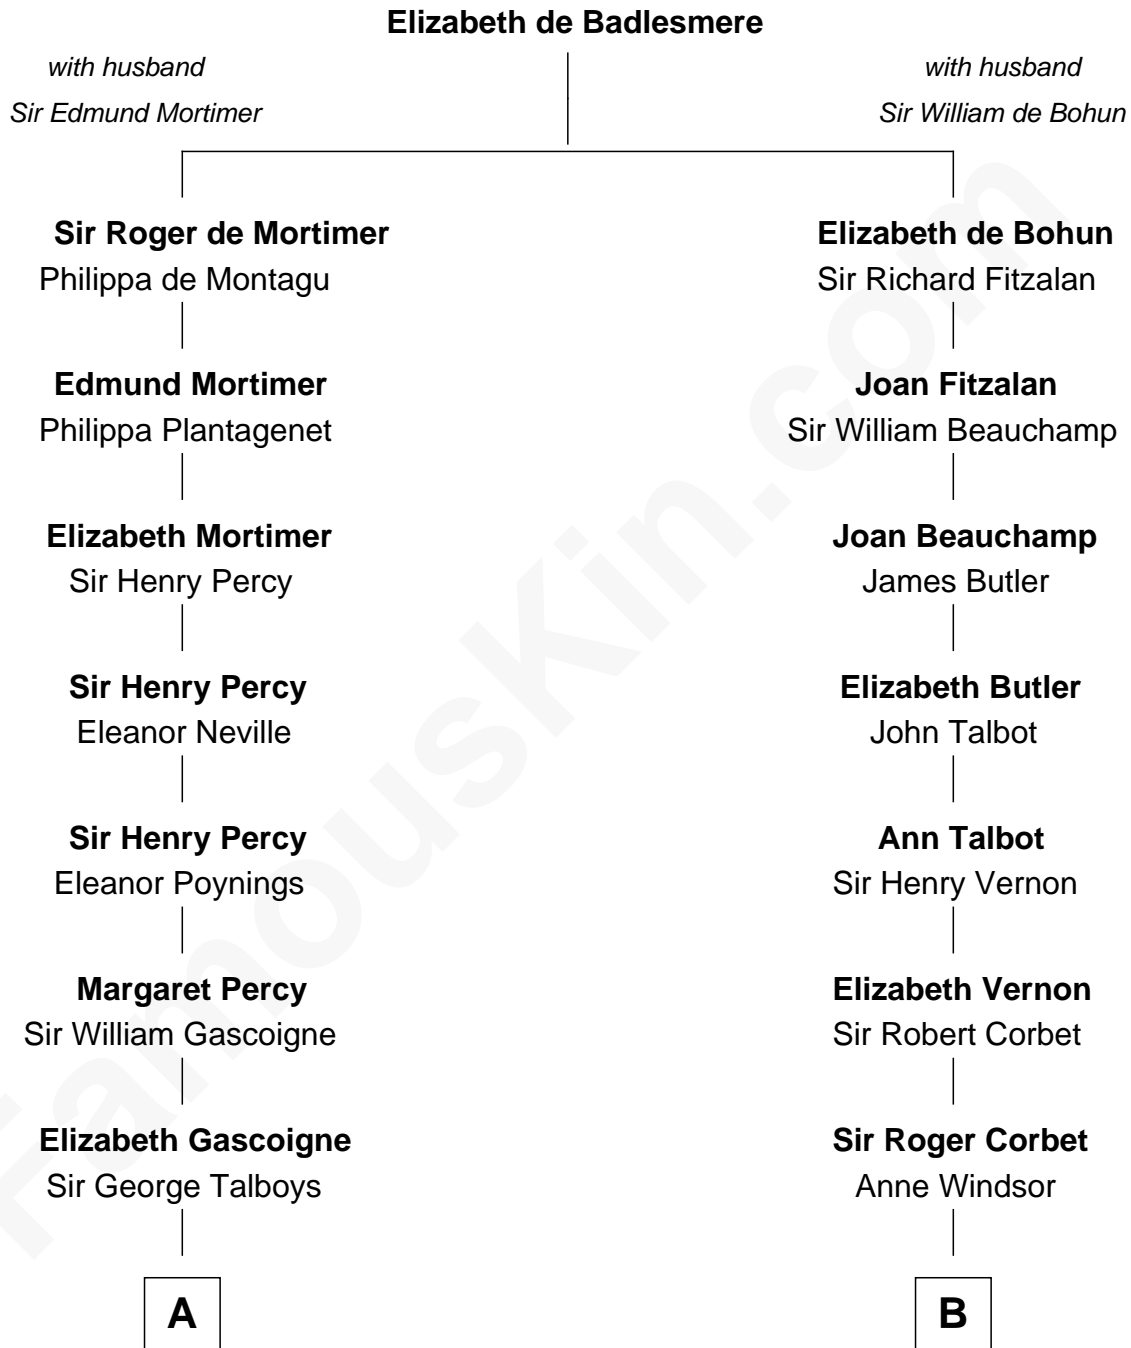

FamousKin.com

Relationship Chart of

Thomas Nelson

Signer of the Declaration of Independence

14th cousin 4 times removed of

John D. Rockefeller

Founder of the Standard Oil Company

C

|
William Avery Rockefeller

Eliza Davison

|
John D. Rockefeller

Founder of the Standard Oil Company

FamousKin.com