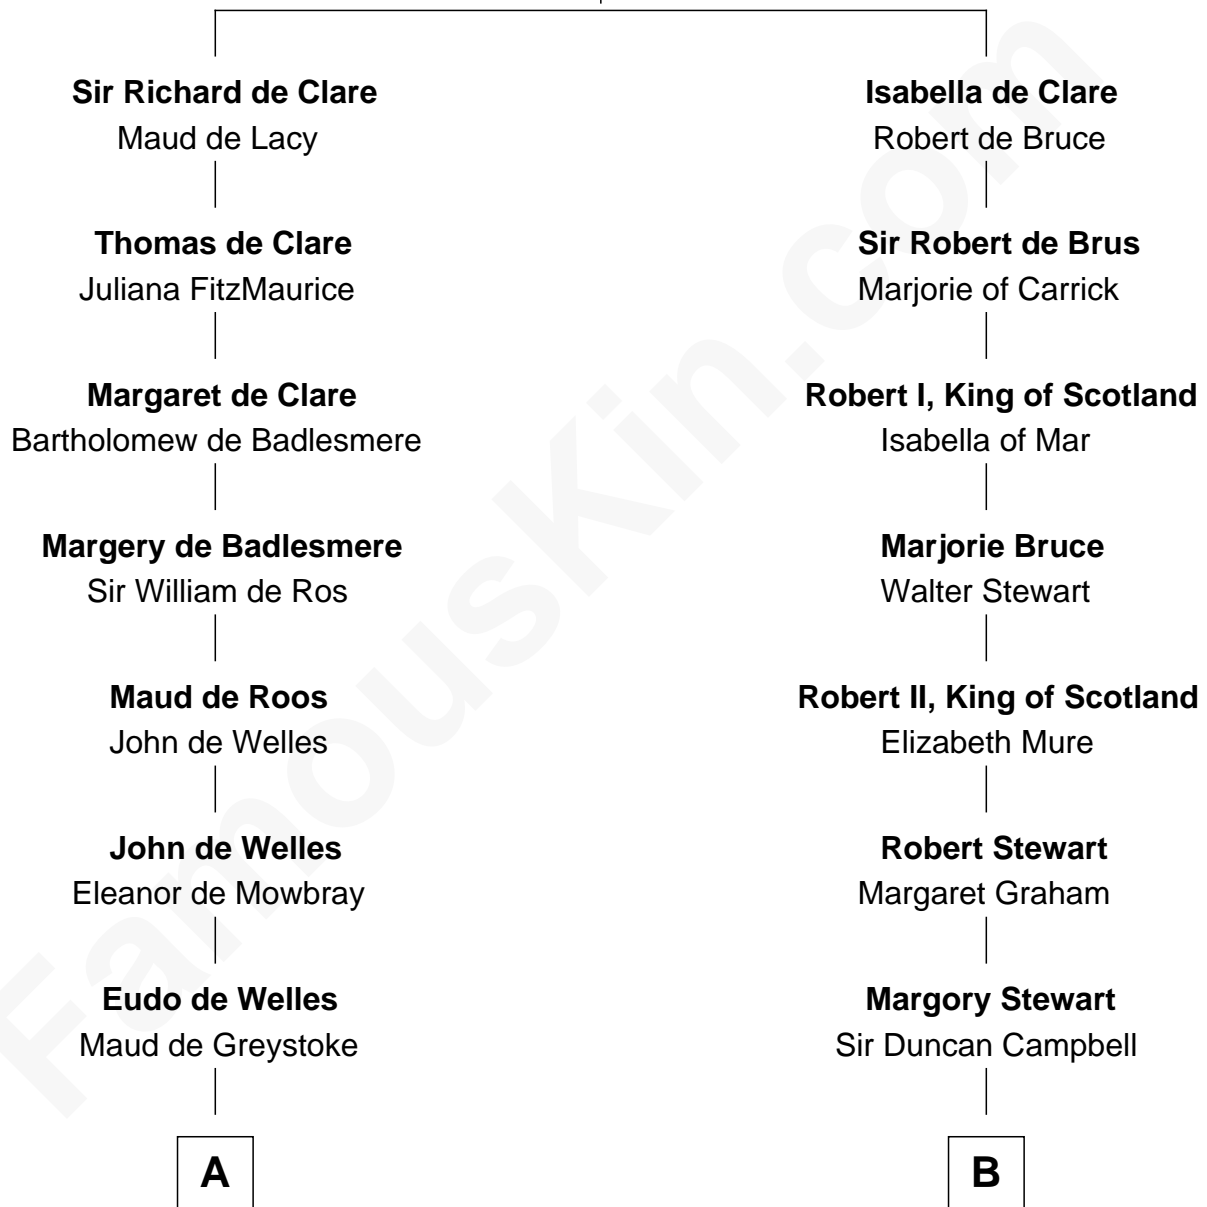

FamousKin.com

Relationship Chart of

Thomas Nelson

Signer of the Declaration of Independence

17th cousin 4 times removed of

Emily Post

American Author on Etiquette

Gilbert de Clare

Isabel Marshal

C

Mary Meek Magruder

Thomas Clagett

Sarah Magruder Clagett

Upton Bruce

Marian Bruce

William Price