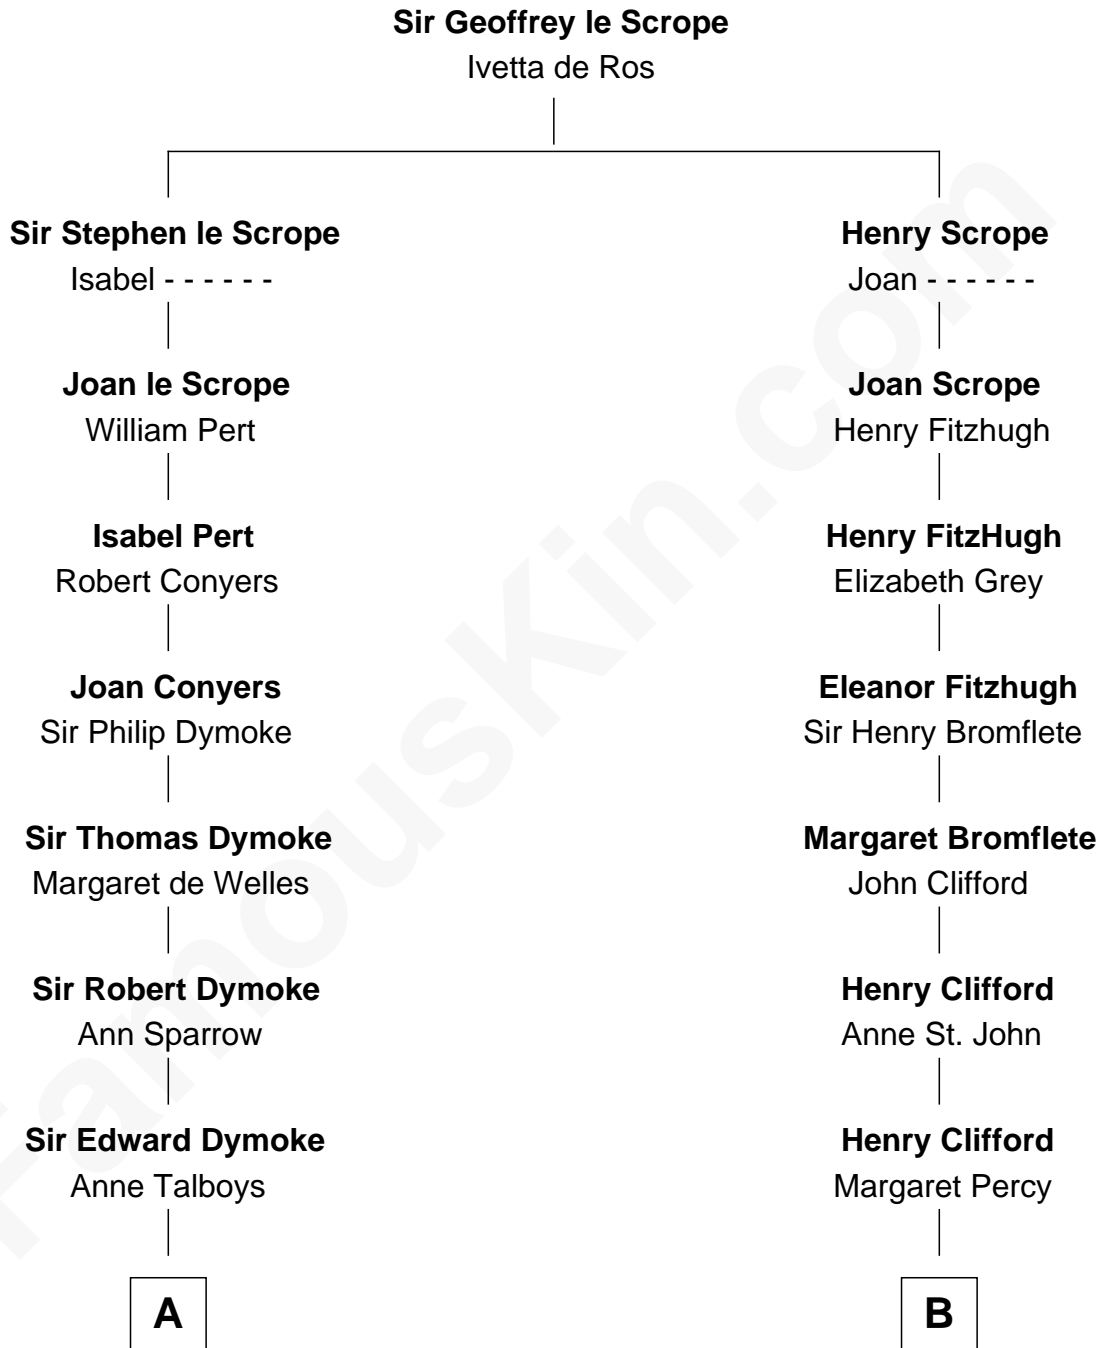

FamousKin.com

Relationship Chart of

Thomas Nelson

Signer of the Declaration of Independence

13th cousin 7 times removed of

Camilla Parker Bowles

Queen Consort of the United Kingdom

C

George Keppel

Alice Frederica Edmonstone

Sonia Rosemary Keppel

Roland Calvert Cubitt

Rosalind Maud Cubitt

Bruce Middleton Hope Shand

Camilla Parker Bowles

Queen Consort