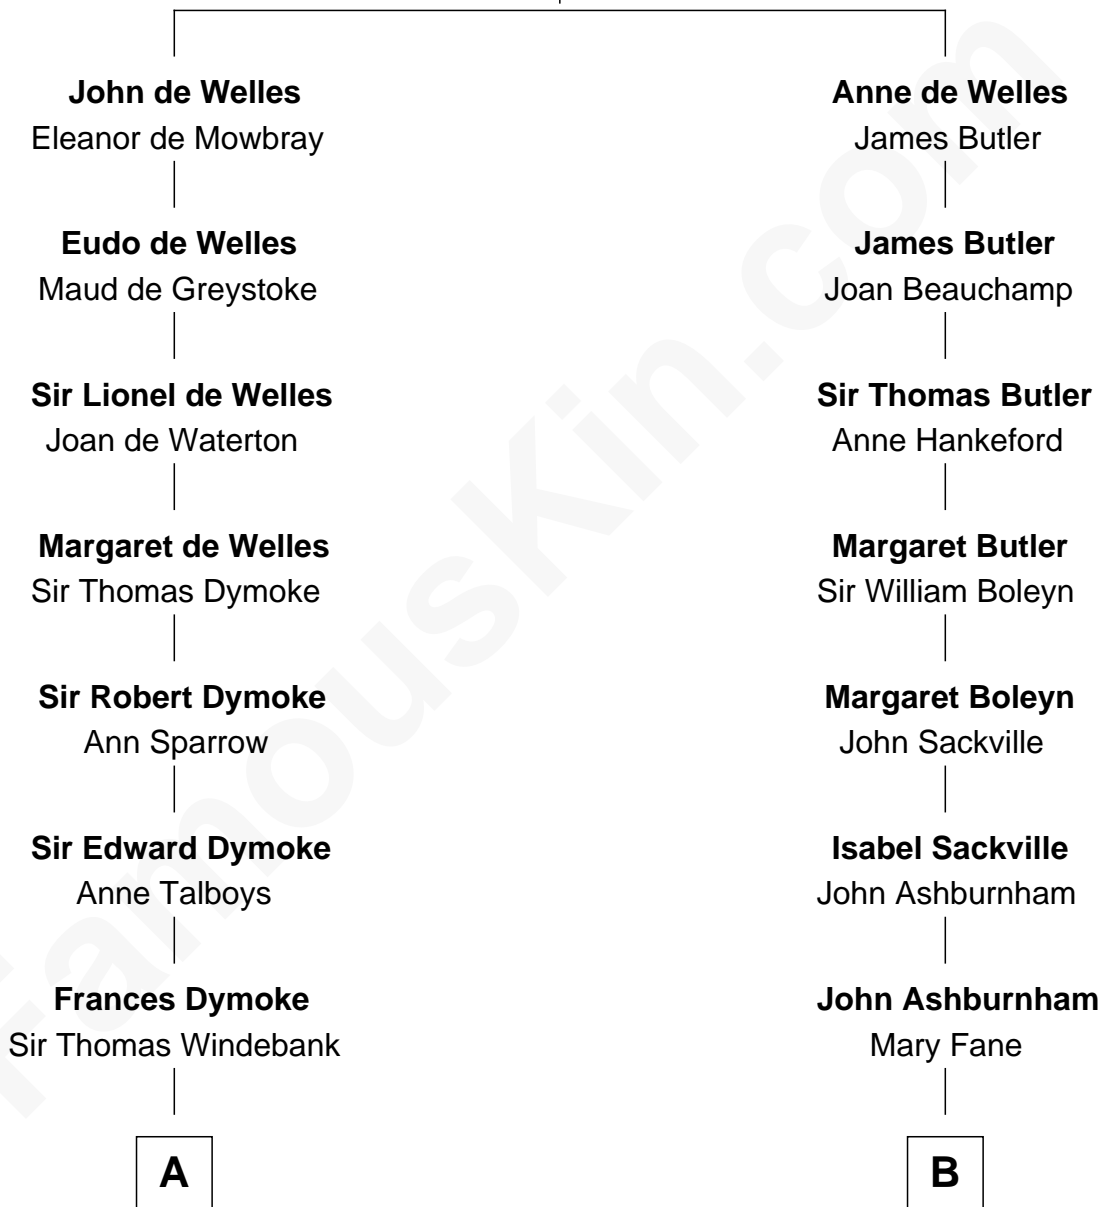

FamousKin.com

Relationship Chart of

Thomas Nelson

Signer of the Declaration of Independence

12th cousin 7 times removed of

Camilla Parker Bowles

Queen Consort of the United Kingdom

John de Welles

Maud de Roos

C

—
Sonia Rosemary Keppel

Roland Calvert Cubitt

—
Rosalind Maud Cubitt

Bruce Middleton Hope Shand

—
Camilla Parker Bowles

Queen Consort