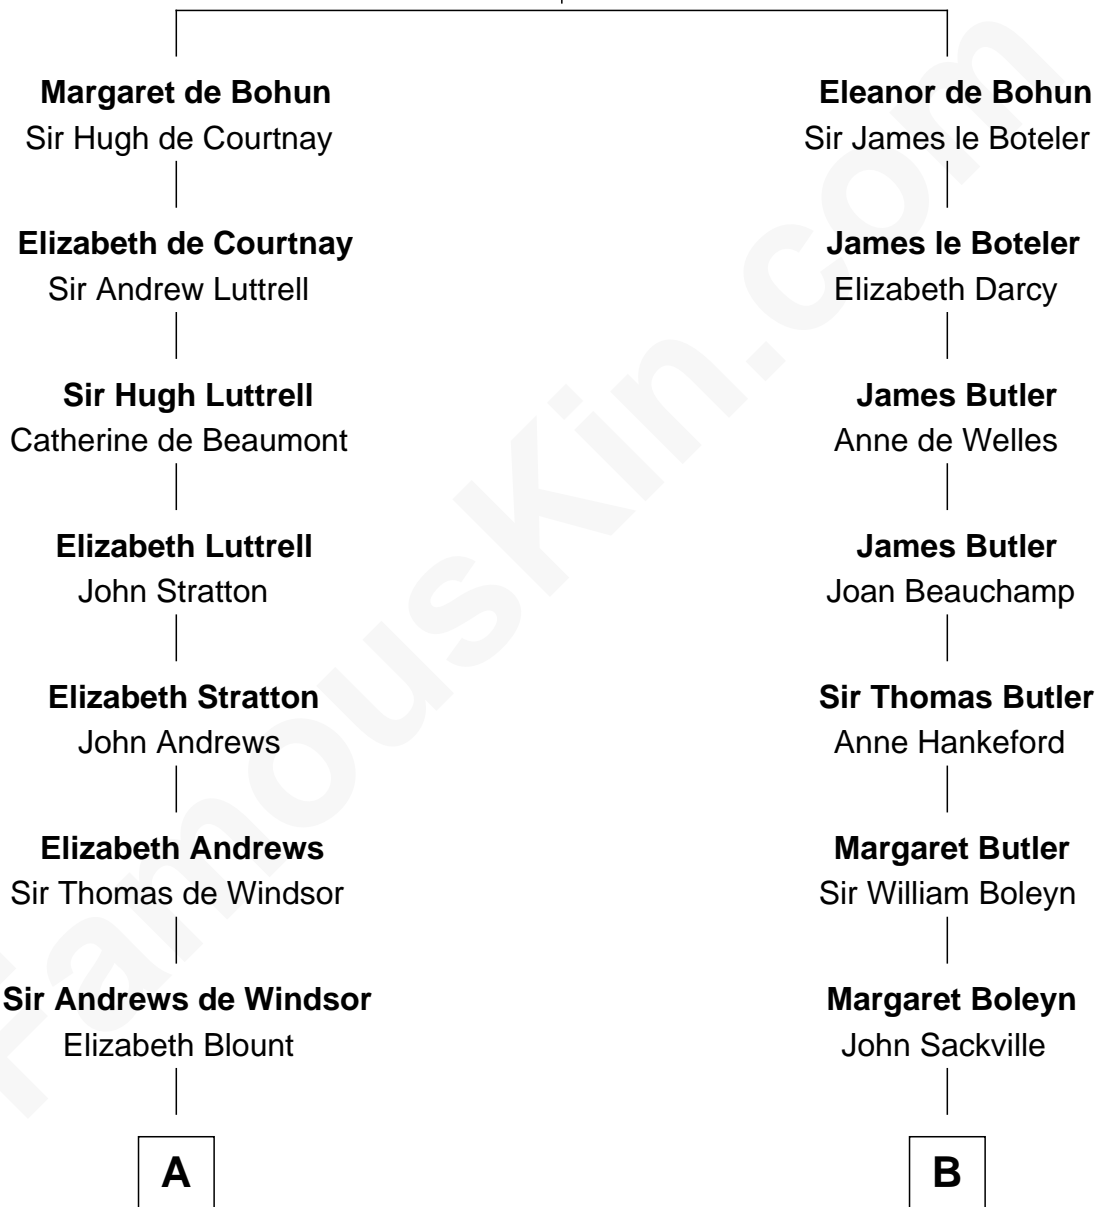

FamousKin.com

Relationship Chart of

Thomas Nelson

Signer of the Declaration of Independence

14th cousin 7 times removed of

Camilla Parker Bowles

Queen Consort of the United Kingdom

Humphrey de Bohun
Elizabeth Plantagenet

A

Edith Windsor
George Ludlow

Thomas Ludlow
Jane Pyle

Gabriel Ludlow
Phillis - - - - -

Sarah Ludlow
Col. John Carter

Col. Robert Carter
Judith Armistead

Elizabeth Carter
Nathaniel Burwell

Elizabeth Burwell
William Nelson