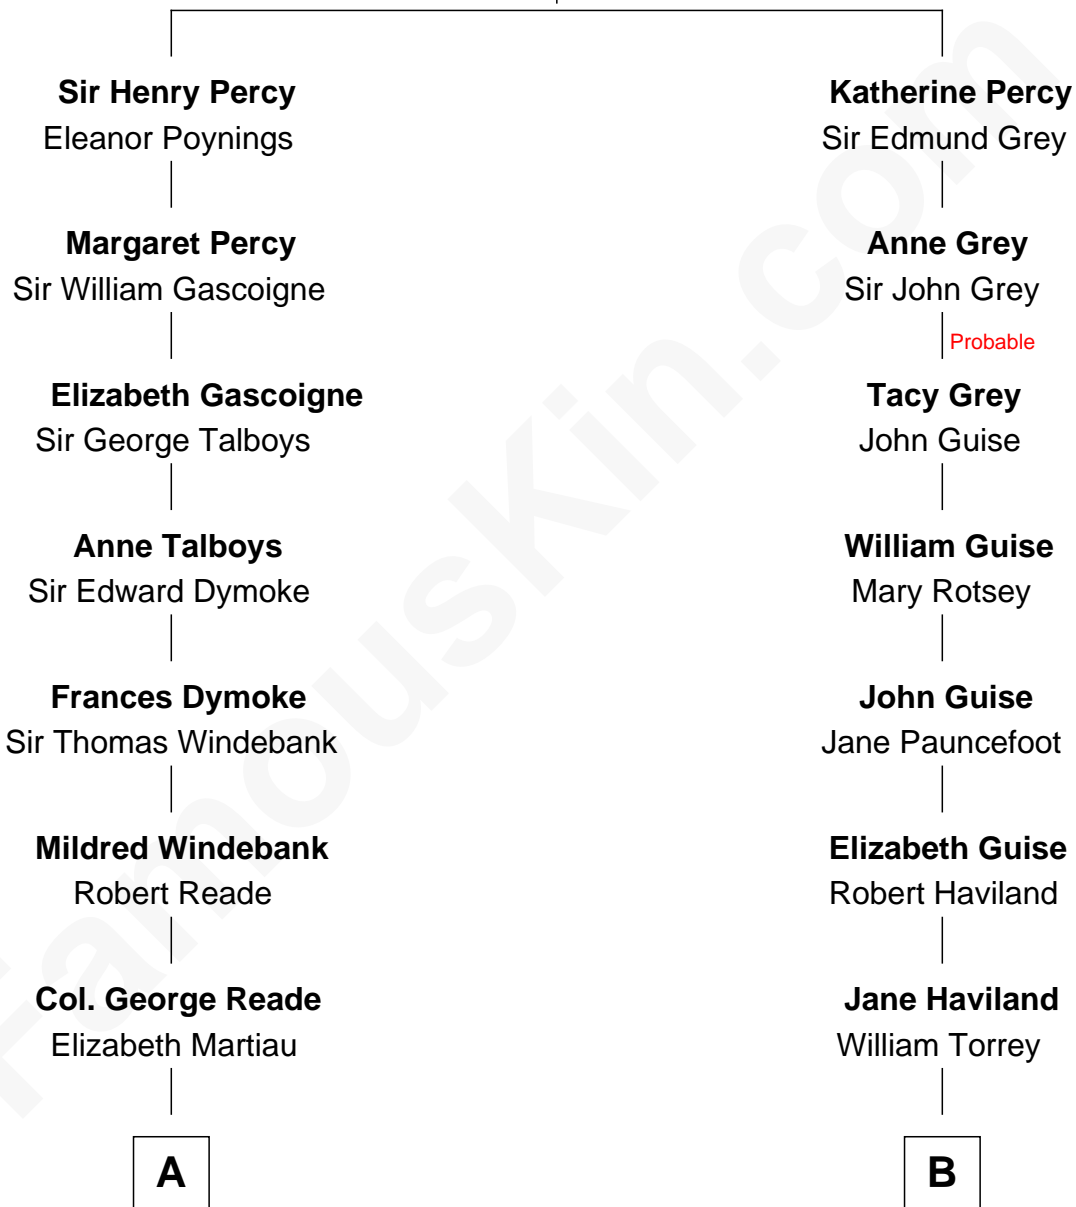

FamousKin.com

Relationship Chart of

Thomas Nelson

Signer of the Declaration of Independence

10th cousin 6 times removed of

Raquel Welch
Movie Actress

Sir Henry Percy
Eleanor Neville

A

Robert Reade

Mary Lilly

Margaret Reade

Thomas Nelson

William Nelson

Elizabeth Burwell

Thomas Nelson

Signer of Declaration of Independence