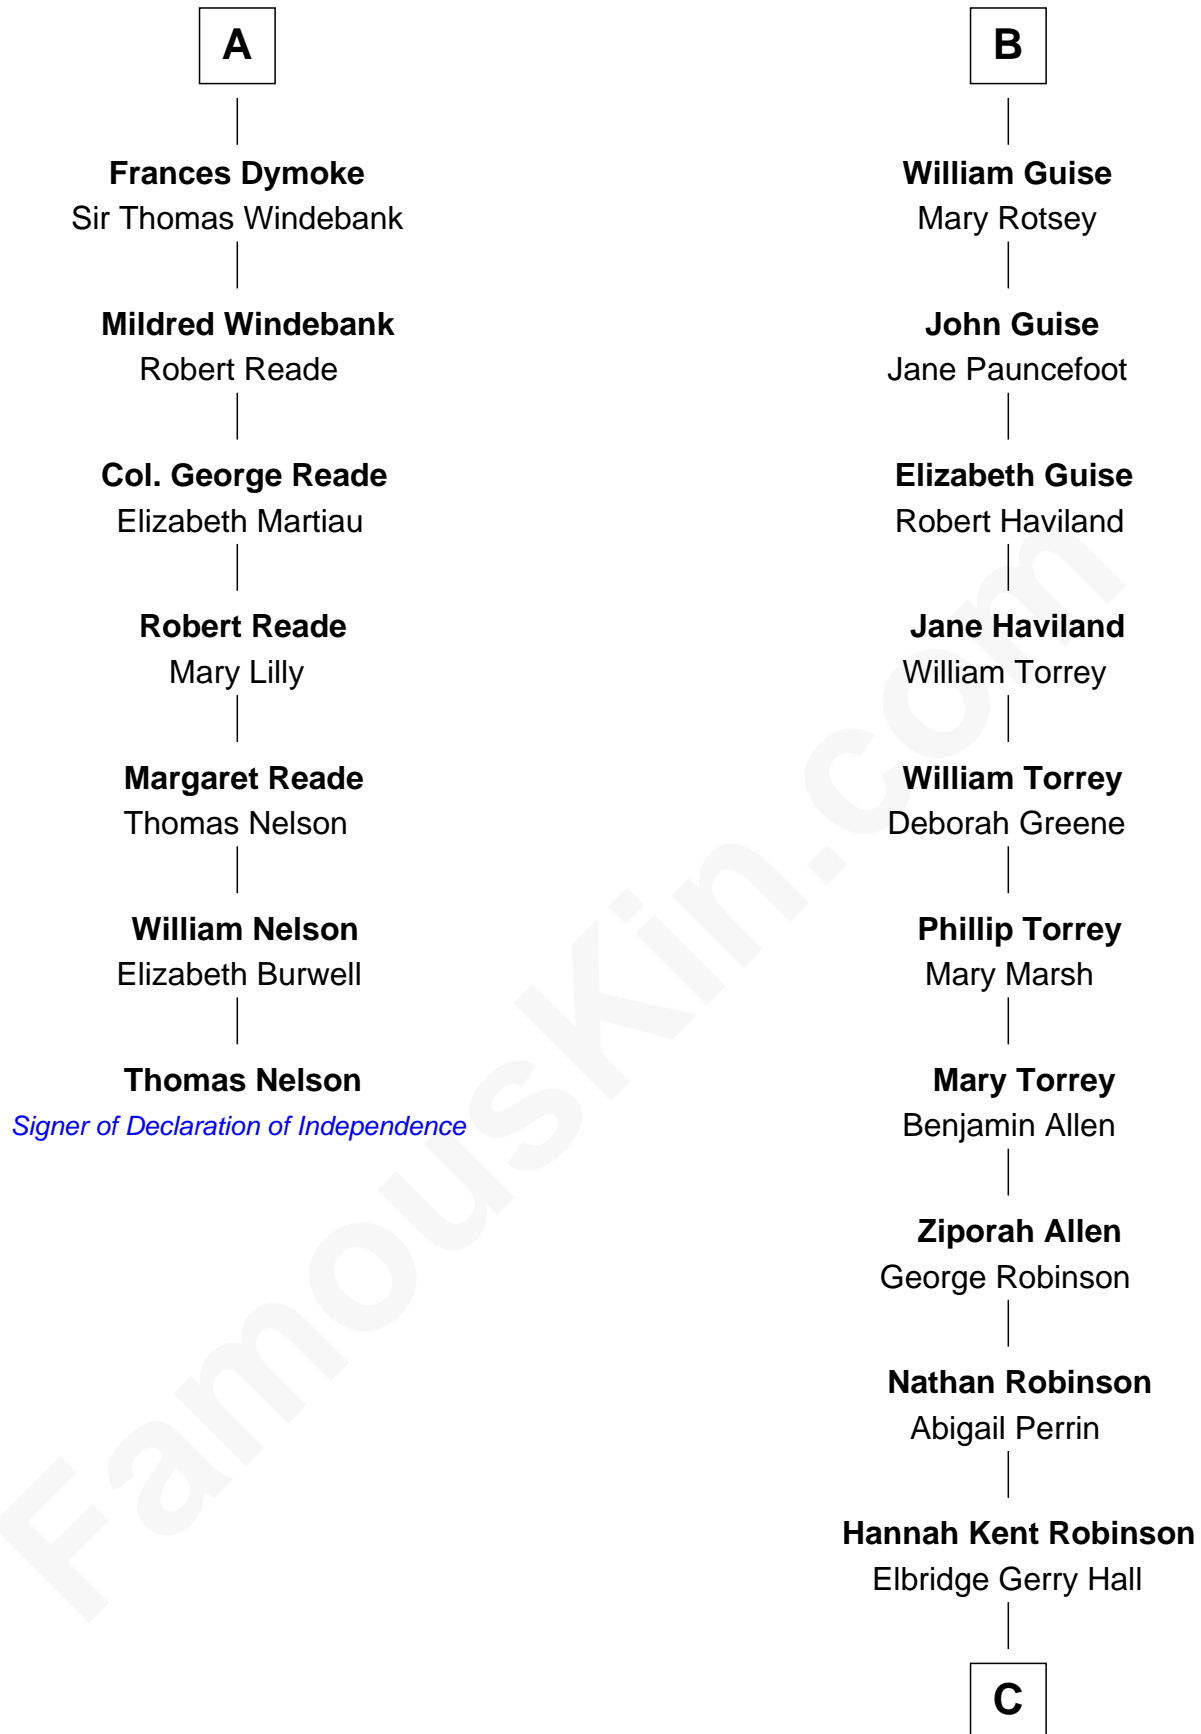

### Thomas Nelson

*Signer of the Declaration of Independence*

13th cousin 7 times removed of

**Raquel Welch**  
*Movie Actress*

**Sir Maurice de Berkeley**  
Eve la Zouche

**Thomas de Berkeley**  
Katherine de Clyvedon

**Sir John Berkeley**  
Elizabeth Betteshorne

**Eleanor Berkeley**  
Sir Richard Poynings

**Eleanor Poynings**  
Sir Henry Percy

**Margaret Percy**  
Sir William Gascoigne

**Elizabeth Gascoigne**  
Sir George Talboys

**Anne Talboys**  
Sir Edward Dymoke

**A**

**Maurice de Berkeley**  
Margaret - - - - -

**Thomas Berkeley**  
Catherine Botetourte

**Maurice Berkeley**  
Johanna Denham

**Maurice Berkeley**  
Ellen Montfort

**Sir William Berkeley**  
Anne Stafford

**Anne Berkeley**  
Sir John Guise

**John Guise**  
Tacy Grey

**B**

**C**

**Justin Smith Hall**  
Sarah Mehitable Stanford

**Emery Stanford Hall**  
Clara Louise Adams