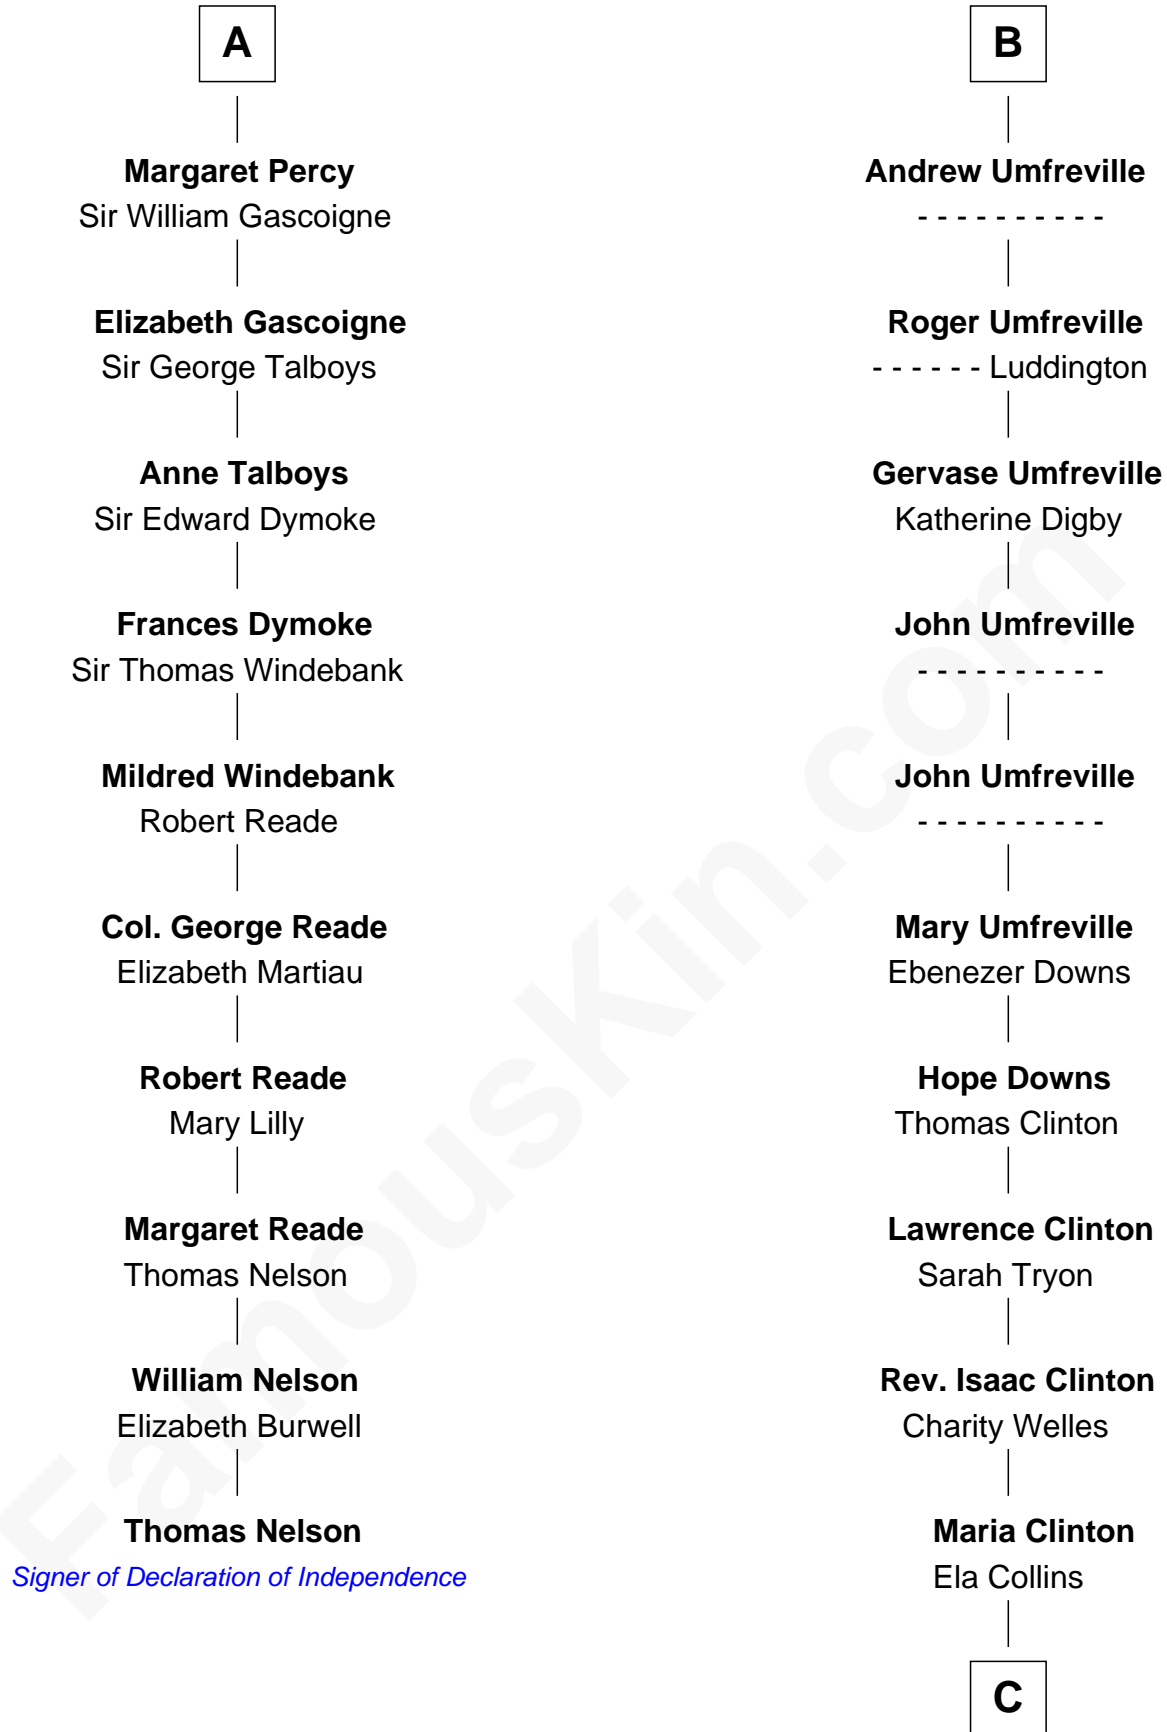

FamousKin.com

Relationship Chart of

Thomas Nelson

Signer of the Declaration of Independence

16th cousin 2 times removed of

Helen (Herron) Taft

First Lady of President William H. Taft

C

Harriet Anne Collins
John Williamson Herron

Helen (Herron) Taft
First Lady of William H. Taft

FamousKin.com