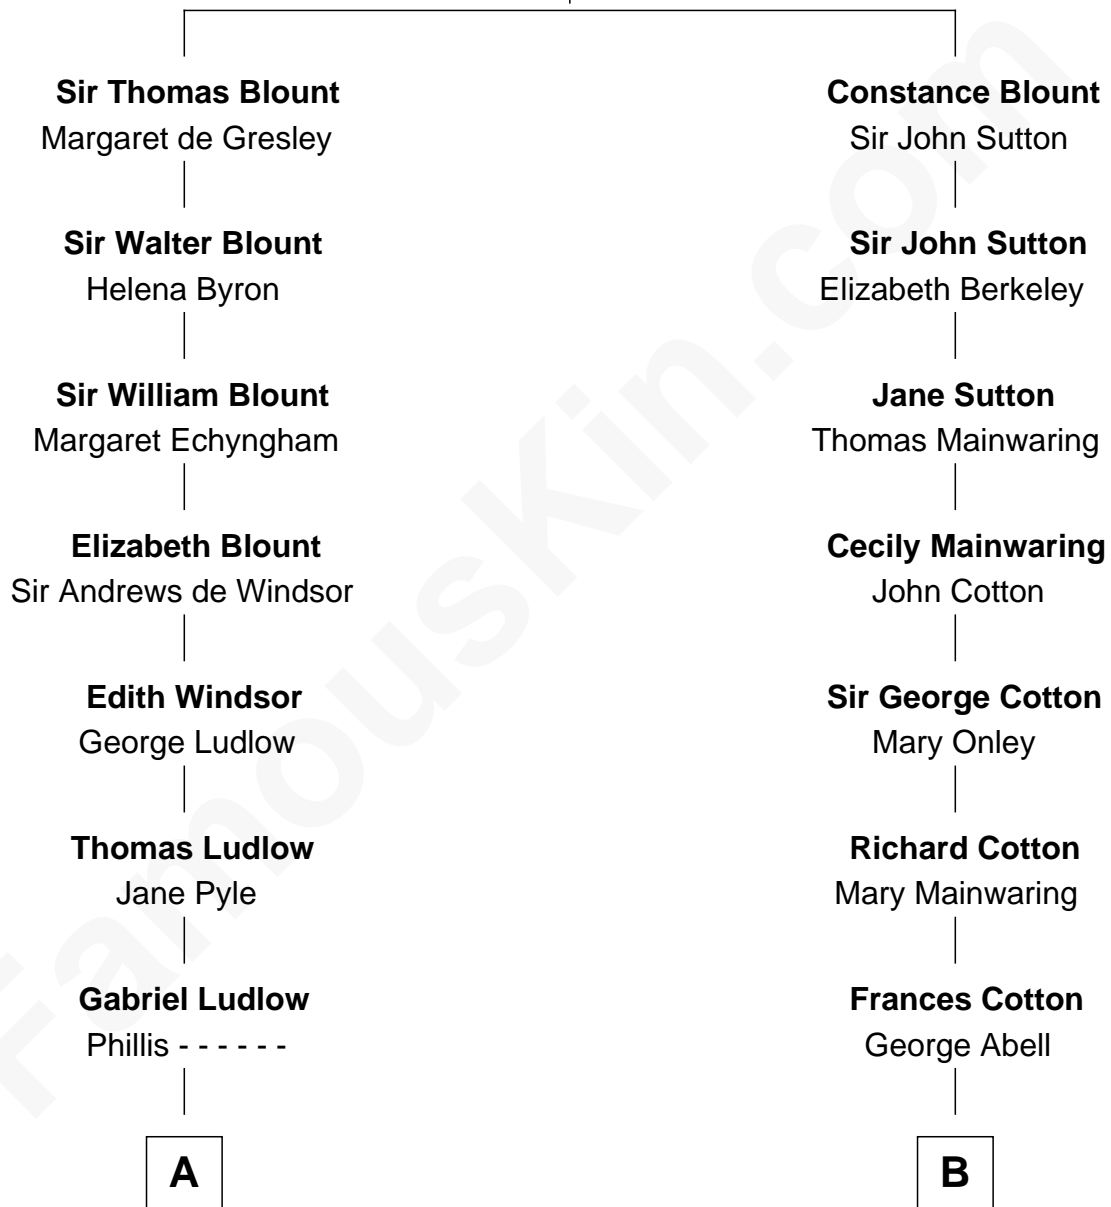

## Relationship Chart of

### Thomas Nelson

*Signer of the Declaration of Independence*

11th cousin 3 times removed of

### Grover Cleveland

*22nd and 24th U.S. President*

**Sir Walter Blount**  
Sancha de Ayala

**A**

**Sarah Ludlow**  
Col. John Carter

**Col. Robert Carter**  
Judith Armistead

**Elizabeth Carter**  
Nathaniel Burwell