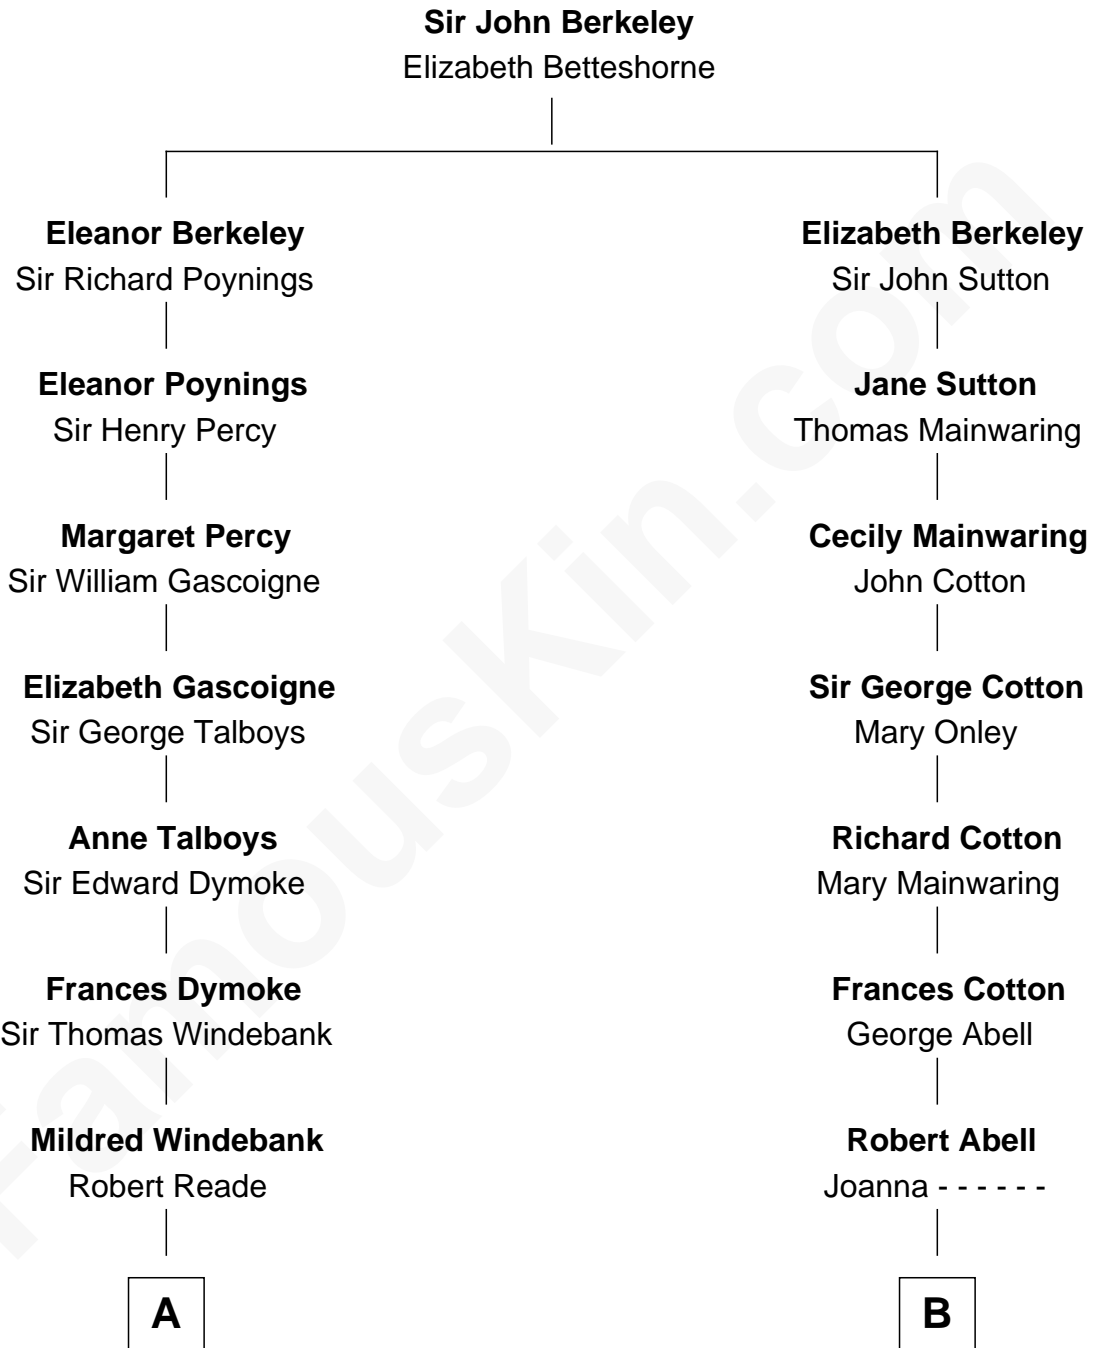

FamousKin.com

Relationship Chart of

Thomas Nelson

Signer of the Declaration of Independence

11th cousin 2 times removed of

Grover Cleveland

22nd and 24th U.S. President

A

Col. George Reade

Elizabeth Martiau

Robert Reade

Mary Lilly

Margaret Reade

Thomas Nelson

William Nelson

Elizabeth Burwell