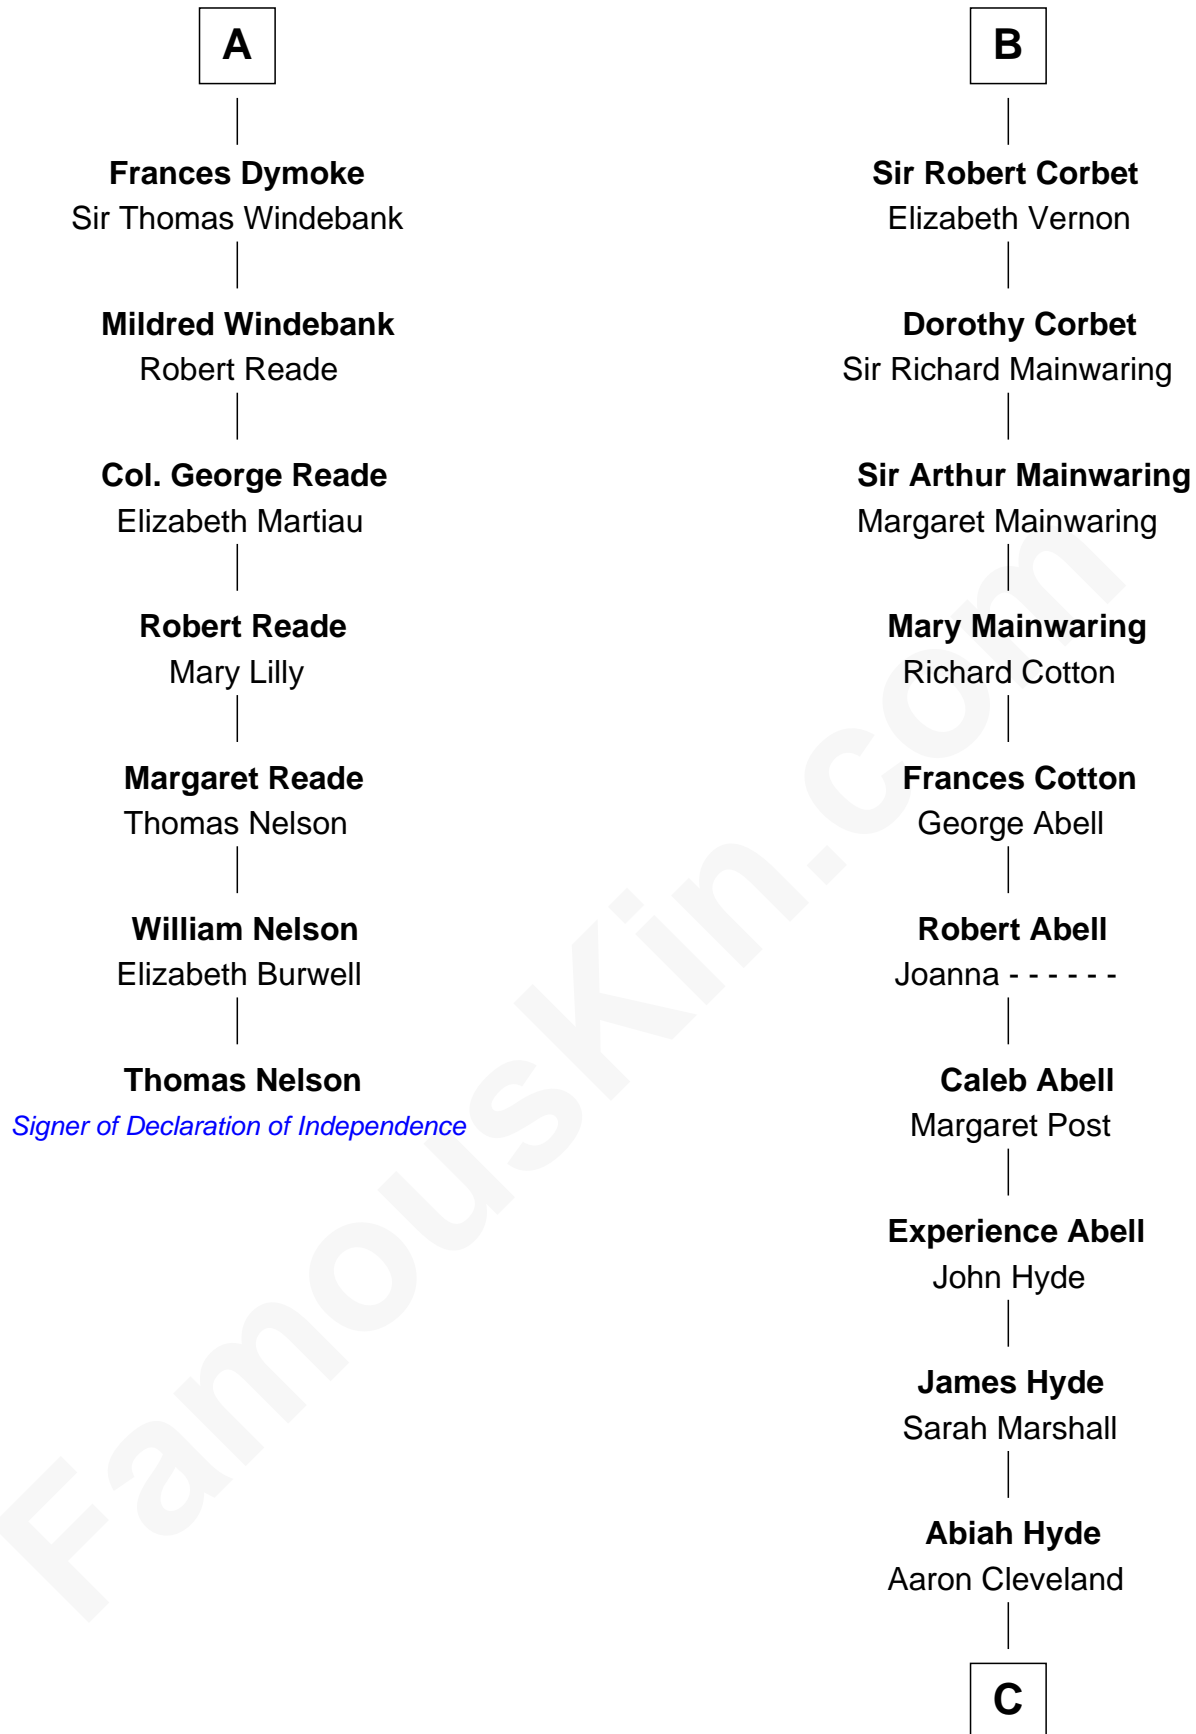

## Relationship Chart of

### Thomas Nelson

*Signer of the Declaration of Independence*

13th cousin 6 times removed of

### Grover Cleveland

*22nd and 24th U.S. President*

**C**

William Cleveland

Margaret Falley

Rev. Richard Falley Cleveland

Ann Neal

Grover Cleveland