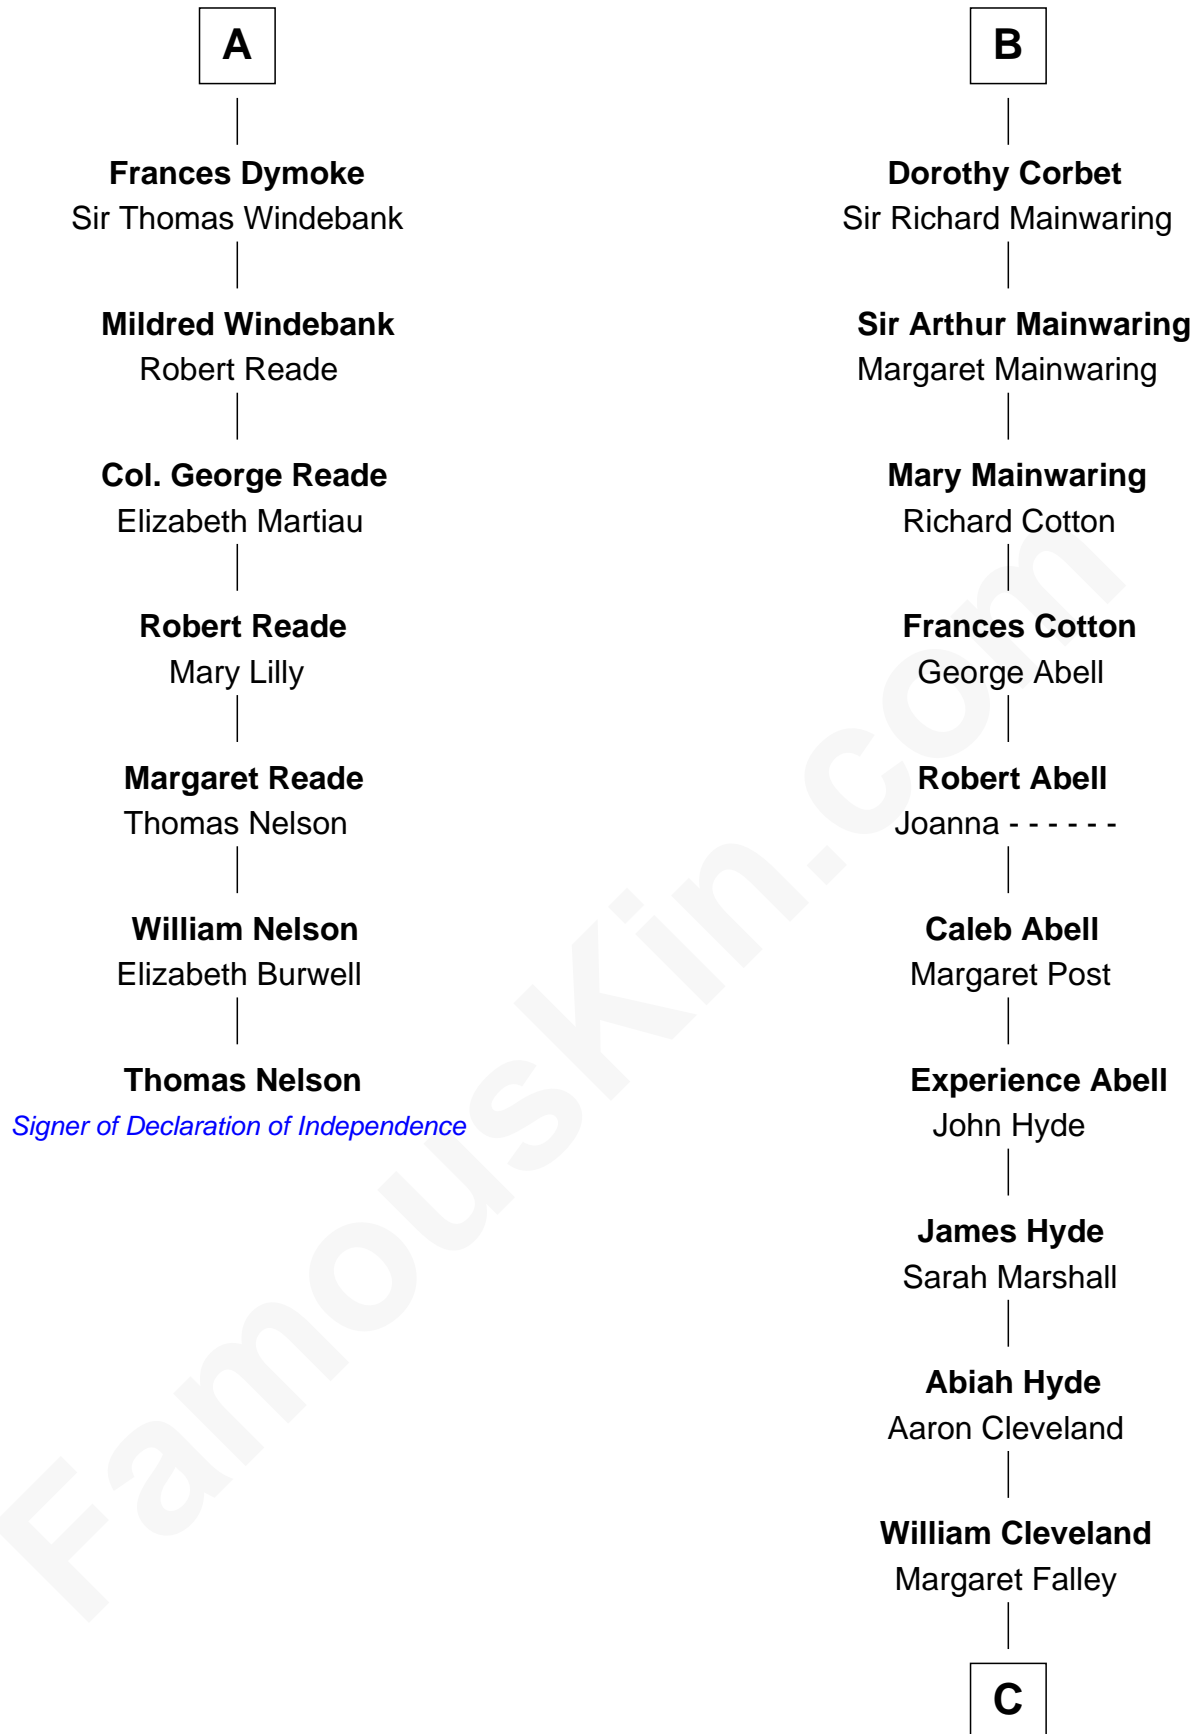

## Relationship Chart of

### Thomas Nelson

*Signer of the Declaration of Independence*

13th cousin 5 times removed of

### Grover Cleveland

*22nd and 24th U.S. President*

**C**

Rev. Richard Falley Cleveland

Ann Neal

**Grover Cleveland**

*22nd and 24th U.S. President*

FamousKin.com