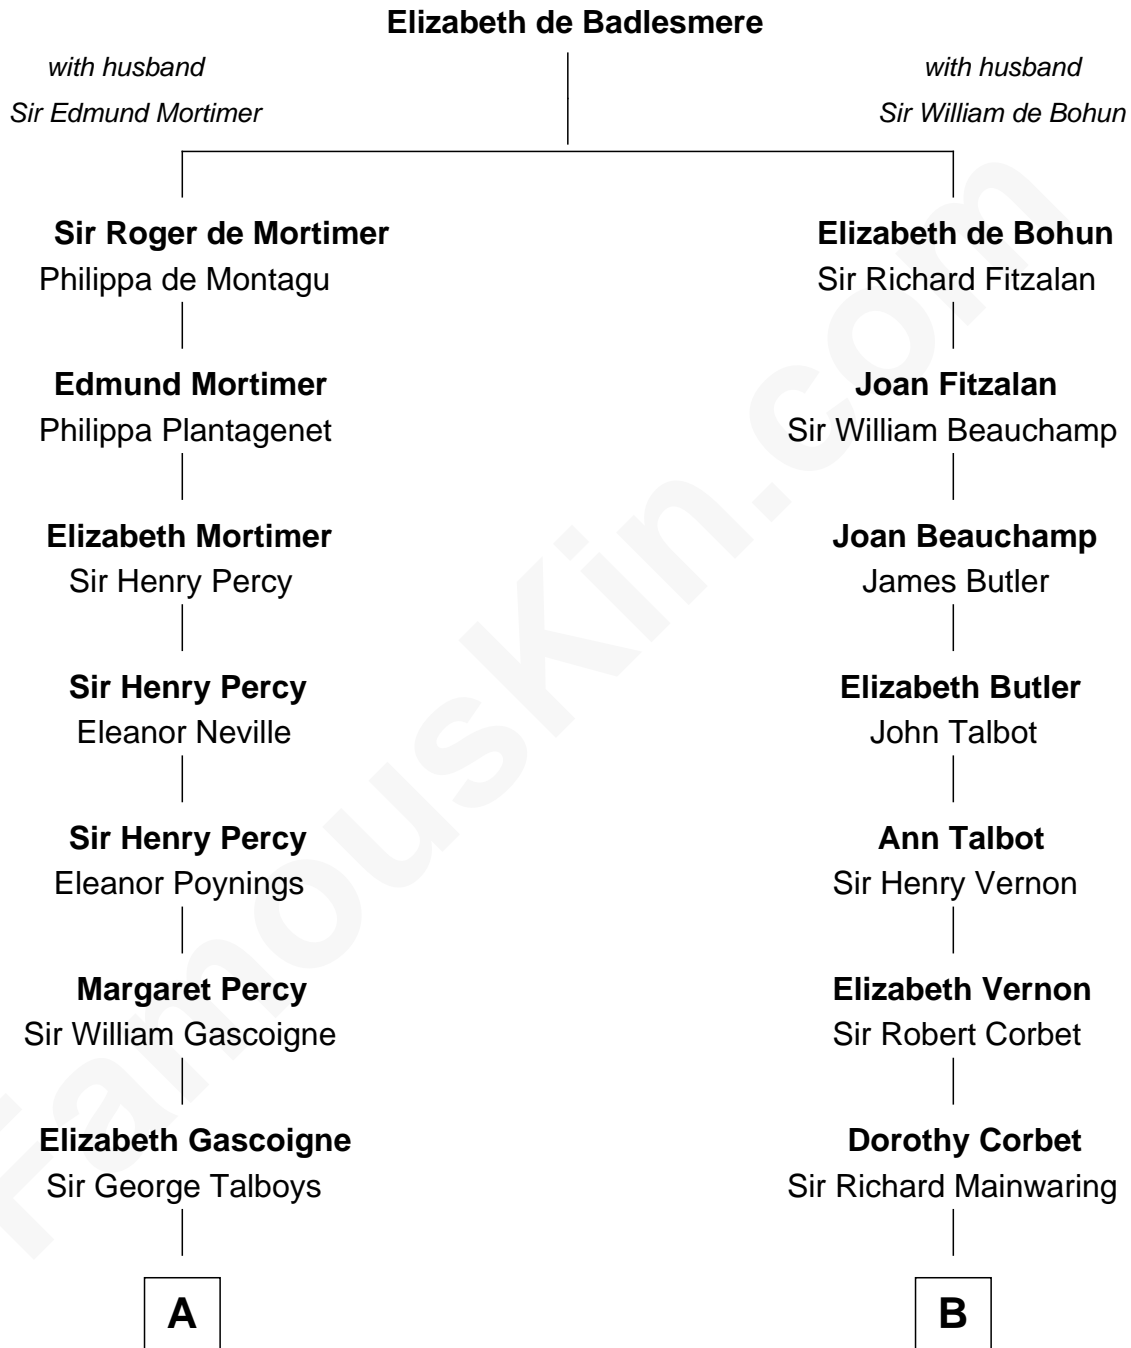

## Relationship Chart of

### Thomas Nelson

*Signer of the Declaration of Independence*

14th cousin 3 times removed of

### Grover Cleveland

*22nd and 24th U.S. President*

**A**

**Anne Talboys**  
Sir Edward Dymoke

**Frances Dymoke**  
Sir Thomas Windebank

**Mildred Windebank**  
Robert Reade

**Col. George Reade**  
Elizabeth Martiau