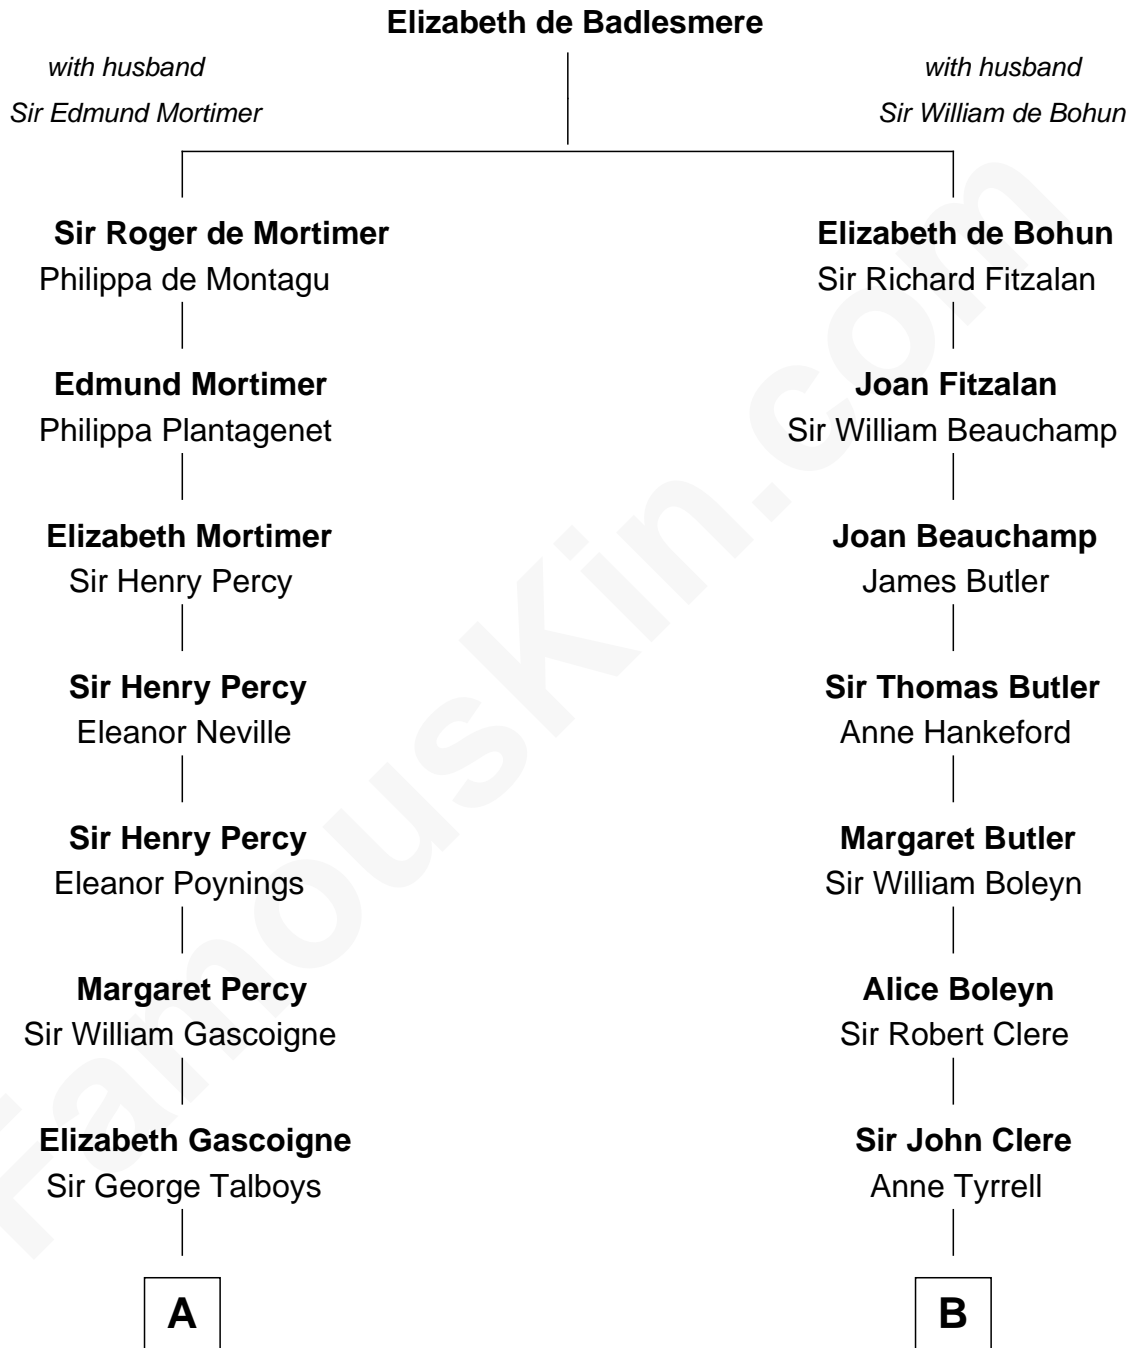

## Relationship Chart of

### Thomas Nelson

*Signer of the Declaration of Independence*

**14th cousin 6 times removed of**

### Mamie (Doud) Eisenhower

*First Lady of President Dwight Eisenhower*

**A**

**Anne Talboys**  
Sir Edward Dymoke

**Frances Dymoke**  
Sir Thomas Windebank

**Mildred Windebank**  
Robert Reade

**Col. George Reade**  
Elizabeth Martiau