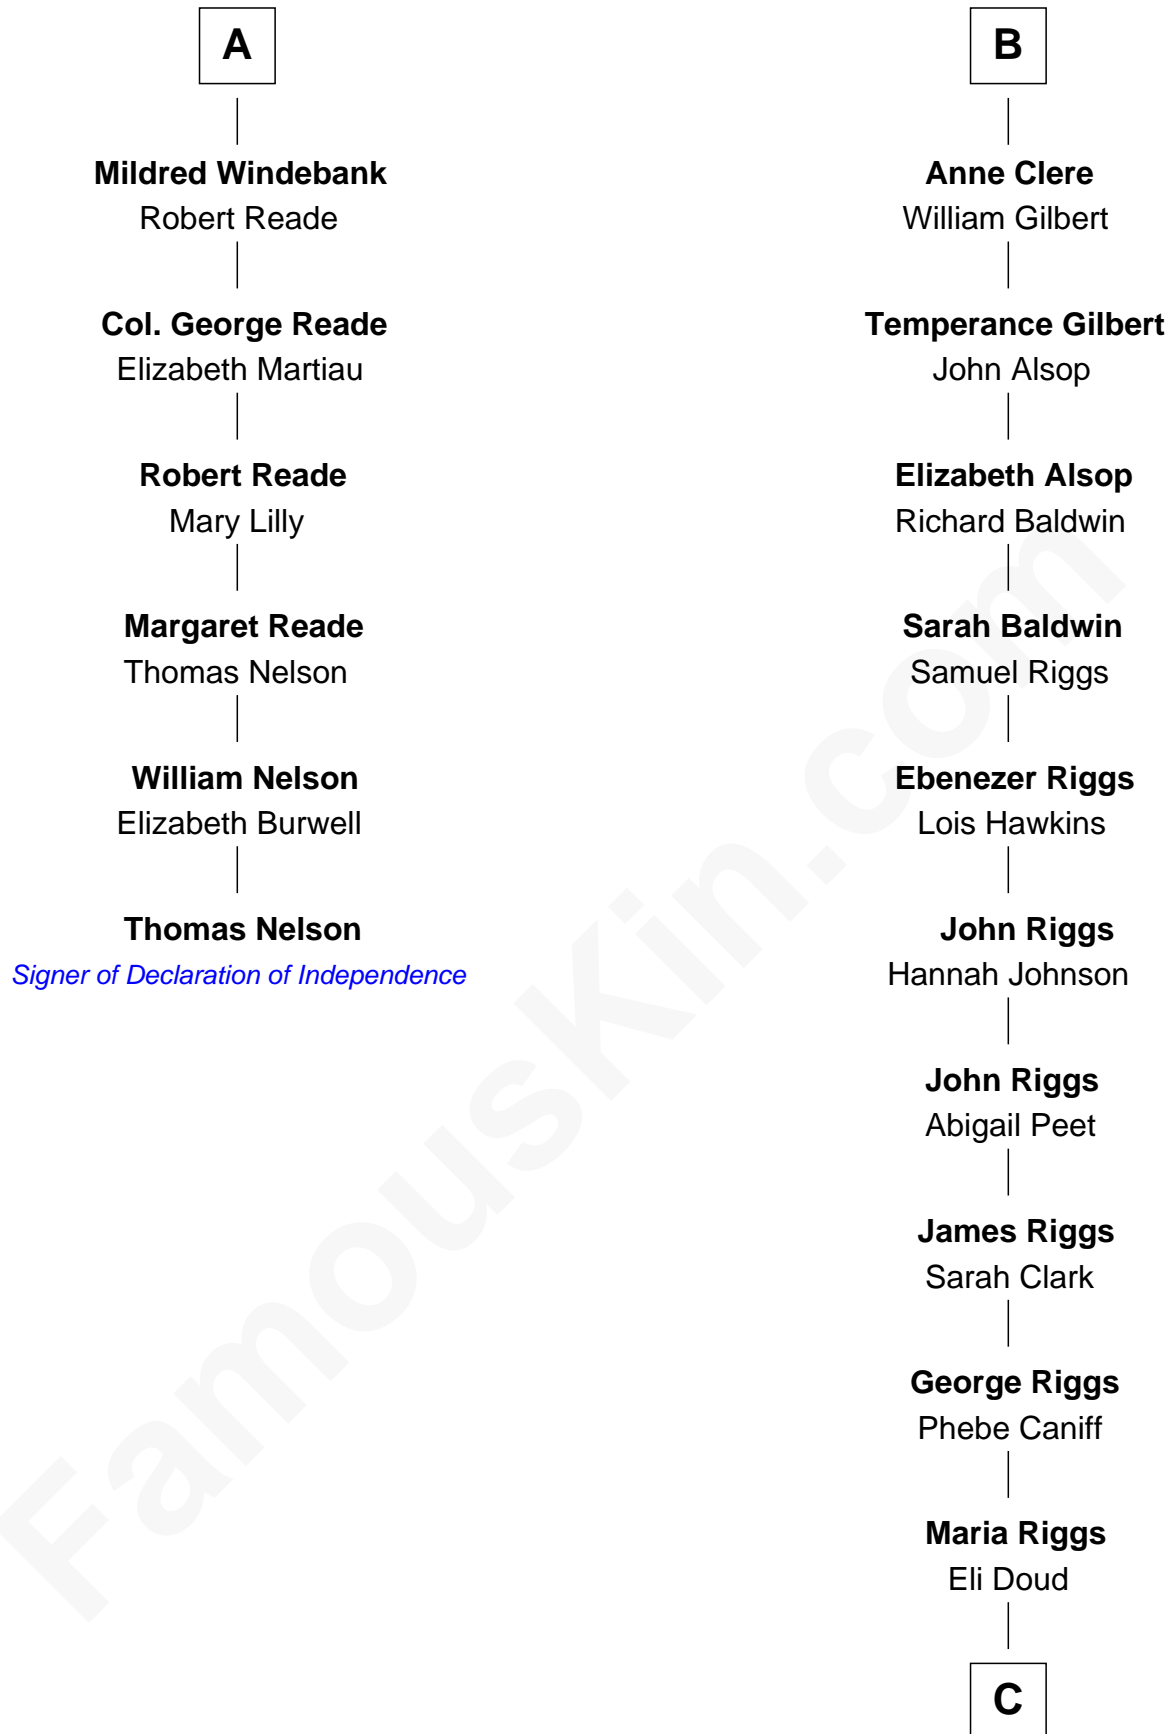

FamousKin.com

Relationship Chart of

Thomas Nelson

Signer of the Declaration of Independence

12th cousin 7 times removed of

Mamie (Doud) Eisenhower

First Lady of President Dwight Eisenhower

John de Welles

Maud de Roos

C

—
Royal Houghton Doud

Mary Cornelia Sheldon

—
John Sheldon Doud

Elivera Mathilda Carlson

—
Mamie (Doud) Eisenhower

First Lady of Dwight Eisenhower