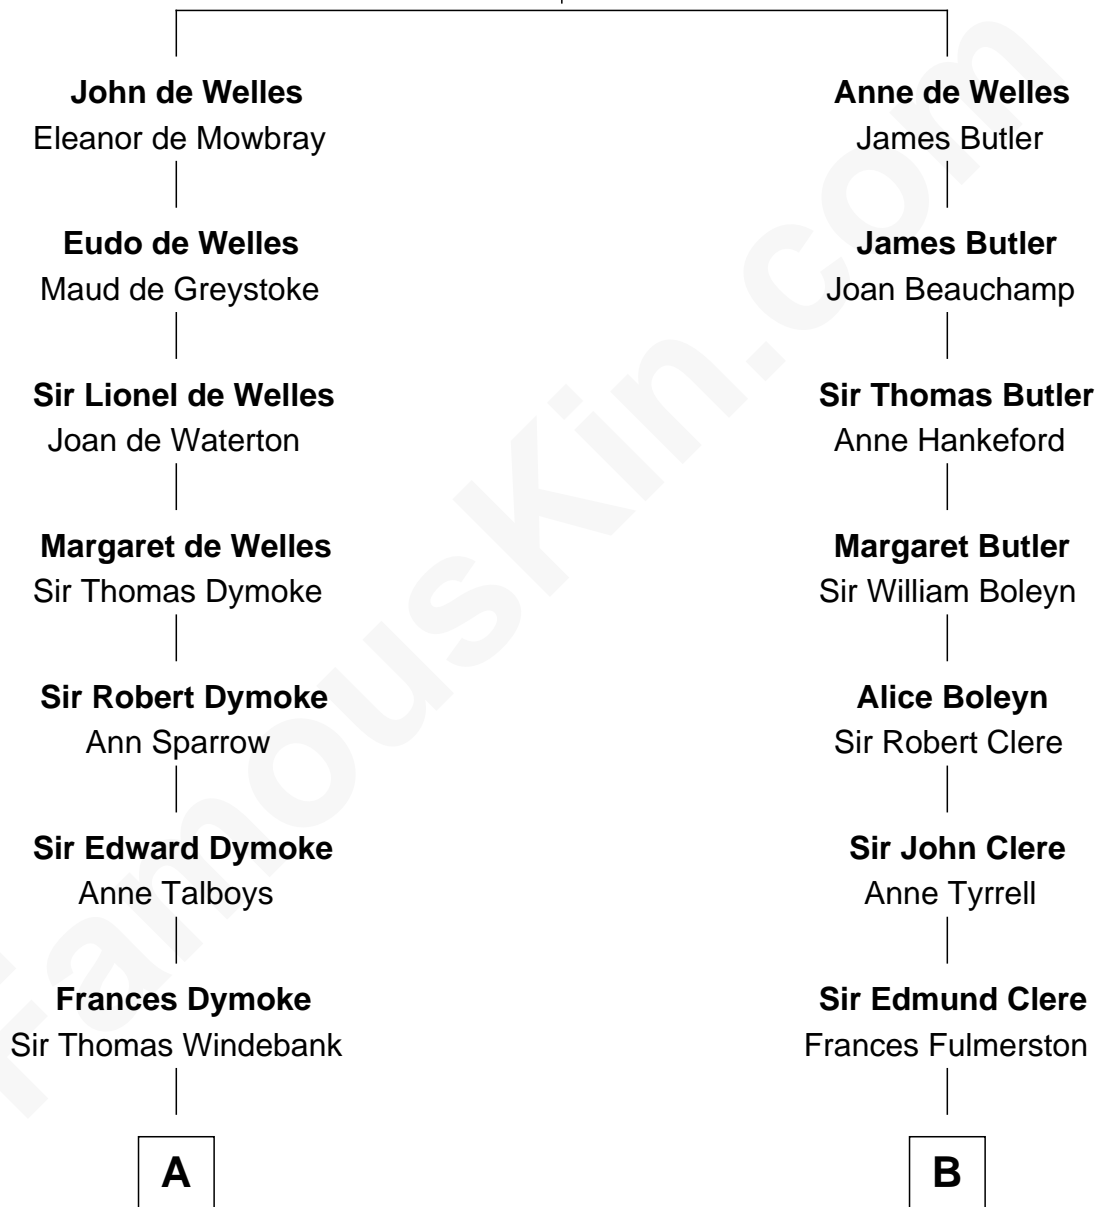

FamousKin.com

Relationship Chart of

Thomas Nelson

Signer of the Declaration of Independence

12th cousin 7 times removed of

Mamie (Doud) Eisenhower

First Lady of President Dwight Eisenhower

John de Welles

Maud de Roos

C

—
Royal Houghton Doud

Mary Cornelia Sheldon

—
John Sheldon Doud

Elivera Mathilda Carlson

—
Mamie (Doud) Eisenhower

First Lady of Dwight Eisenhower