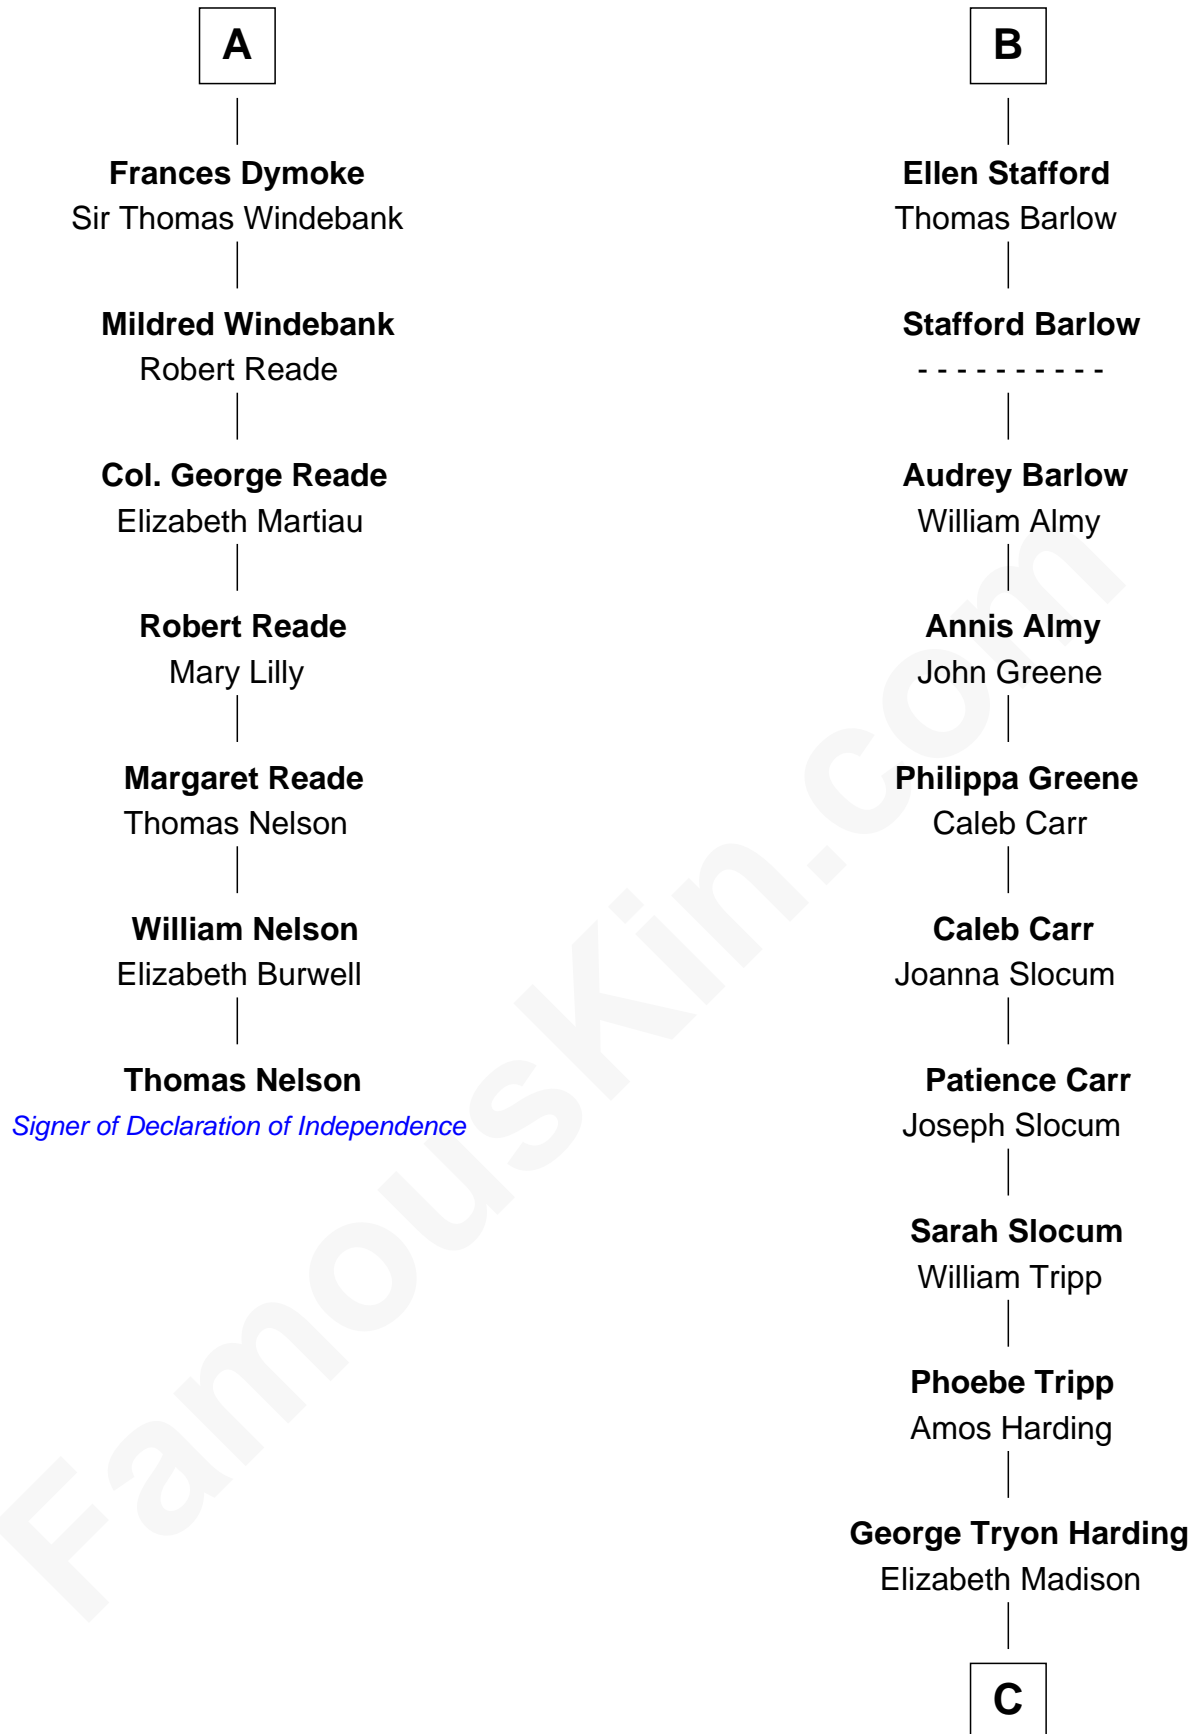

FamousKin.com

Relationship Chart of

Thomas Nelson

Signer of the Declaration of Independence

13th cousin 6 times removed of

Warren G. Harding
29th U.S. President

C

Charles Alexander Harding

Mary Ann Crawford

Dr. George Tryon Harding

Phoebe Elizabeth Dickerson

Warren G. Harding

29th U.S. President

FamousKin.com