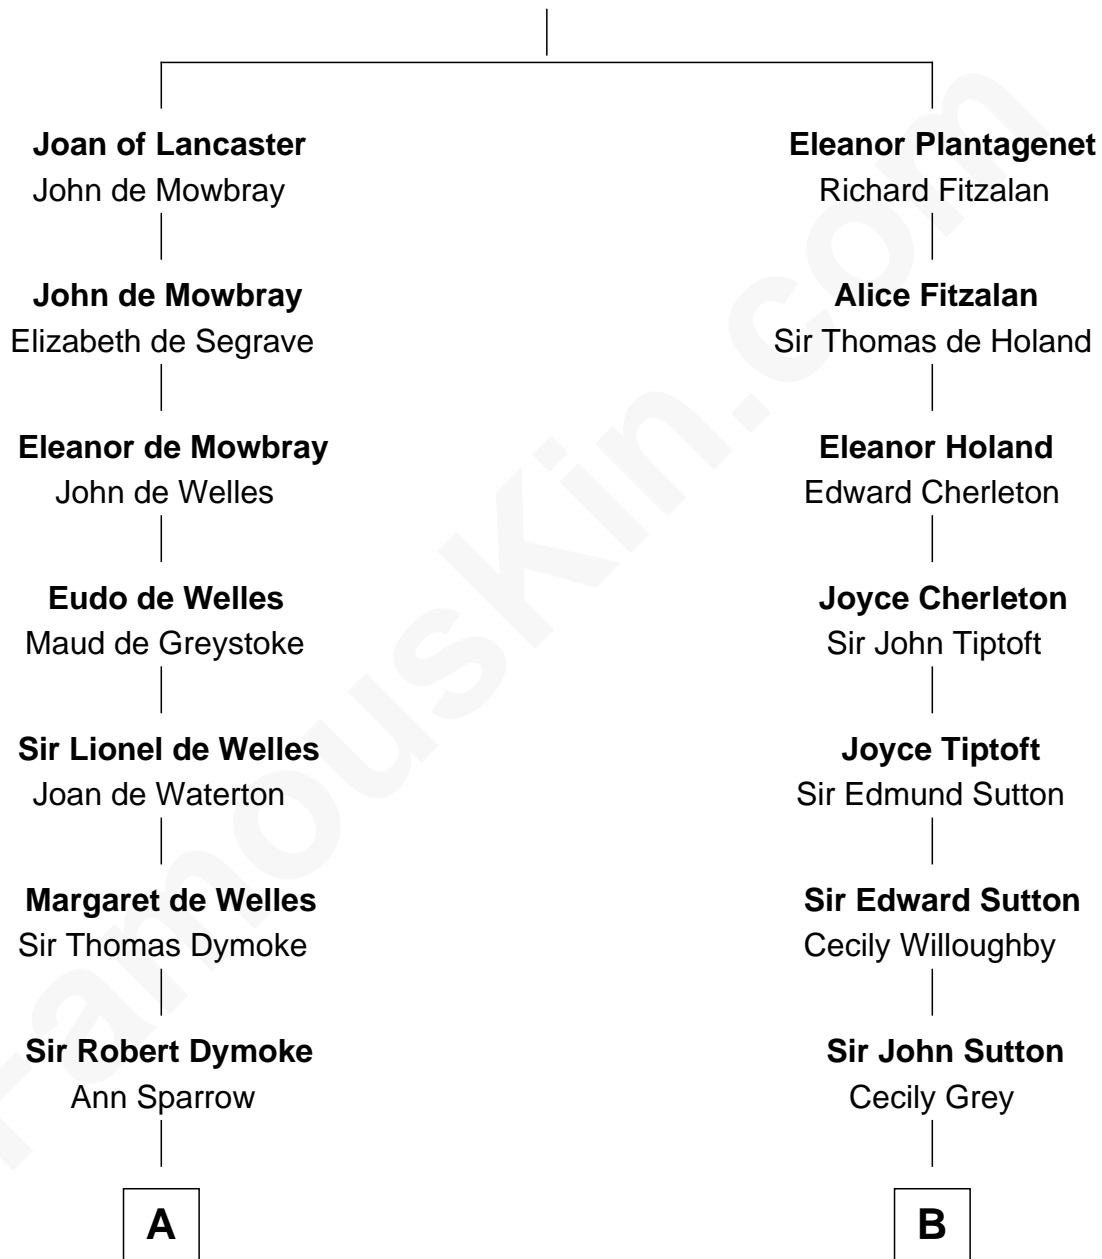

FamousKin.com

Relationship Chart of

Thomas Nelson

Signer of the Declaration of Independence

14th cousin 6 times removed of

Herbert Hoover

31st U.S. President

Henry Plantagenet

Maud de Chaworth

C

Lucinda Sherwood

John Minthorn

Theodore Minthorn

Mary Wasley

Hulda Randall Minthorn

Jessie Clark Hoover