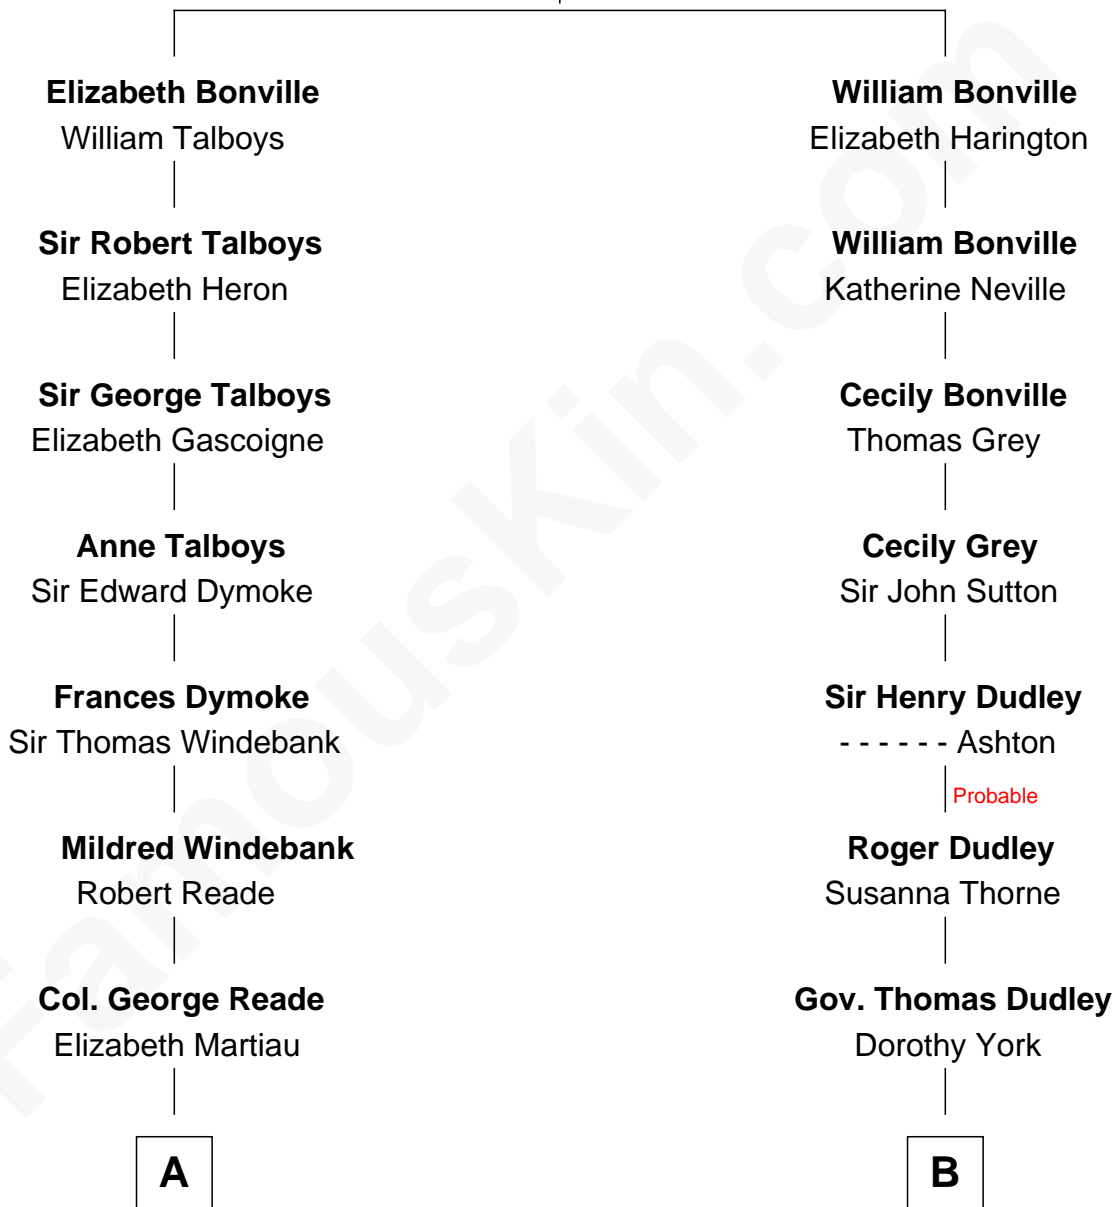

FamousKin.com

Relationship Chart of

Thomas Nelson

Signer of the Declaration of Independence

10th cousin 7 times removed of

Herbert Hoover
31st U.S. President

Sir William Bonville
Margaret Grey

A

Robert Reade

Mary Lilly

Margaret Reade

Thomas Nelson

William Nelson

Elizabeth Burwell

Thomas Nelson

Signer of Declaration of Independence

B

Anne Dudley

Gov. Simon Bradstreet

Dudley Bradstreet

Anne Wood

Margaret Bradstreet

Job Tyler

Hannah Tyler