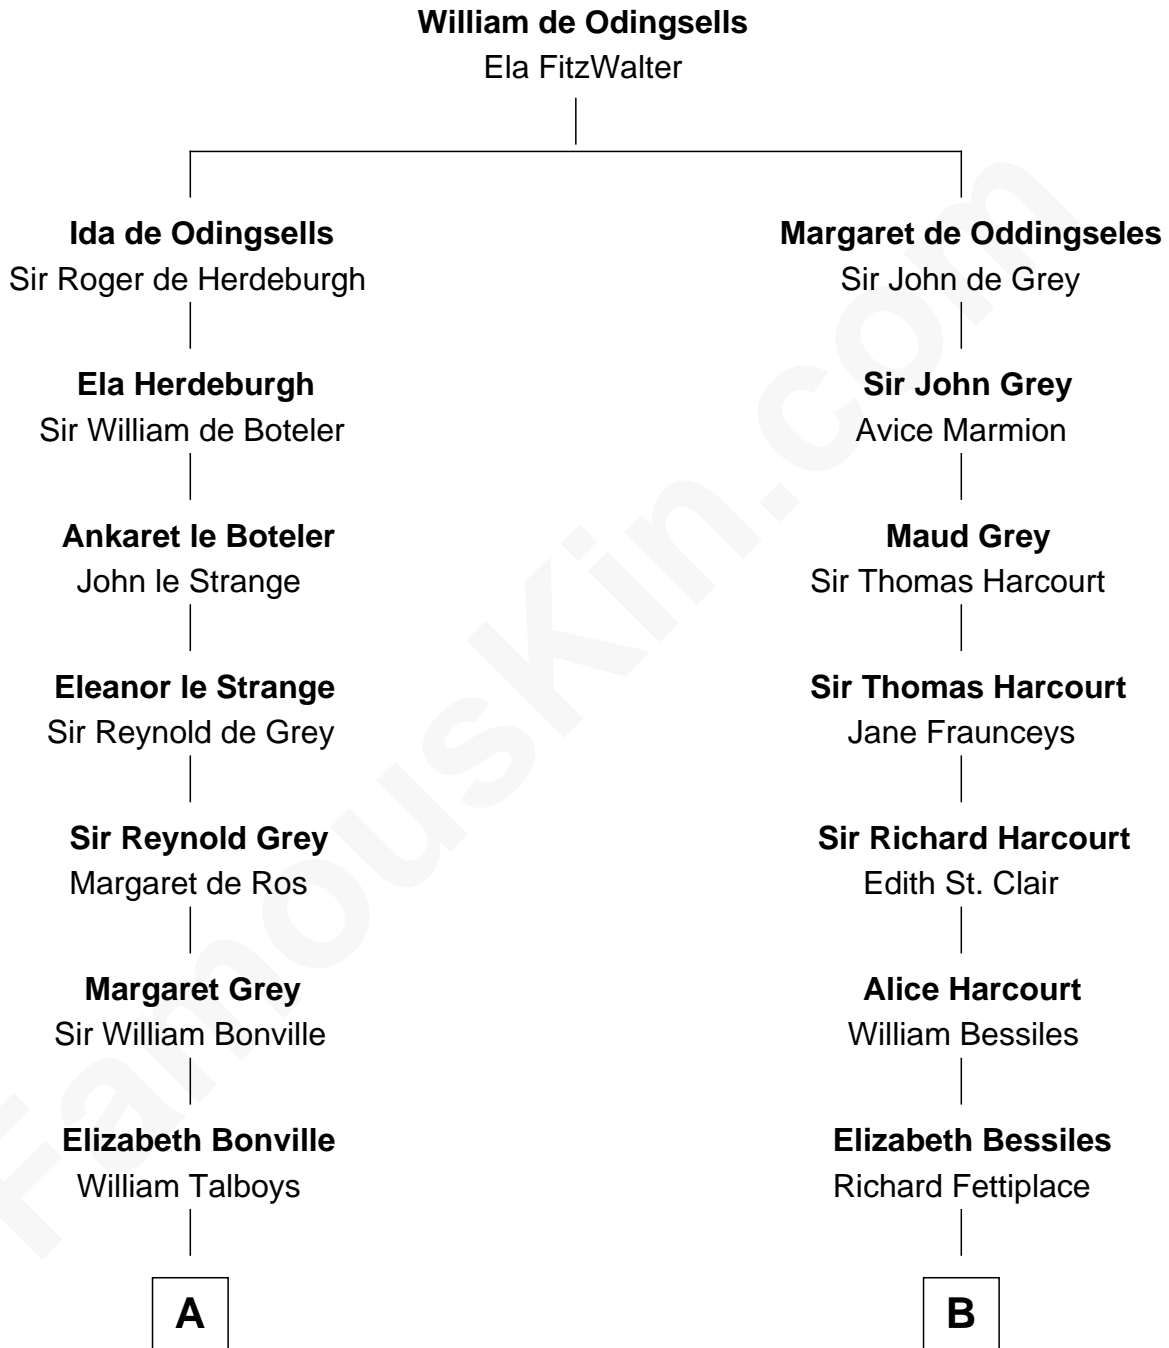

## Relationship Chart of

### Thomas Nelson

*Signer of the Declaration of Independence*

16th cousin 5 times removed of

**Herbert Hoover**

*31st U.S. President*

**C**

—  
**Endymia Winn**

Thomas Sherwood

—  
**Lucinda Sherwood**

John Minthorn

—  
**Theodore Minthorn**

Mary Wasley

—  
**Hulda Randall Minthorn**

Jessie Clark Hoover

—  
**Herbert Hoover**

*31st U.S. President*