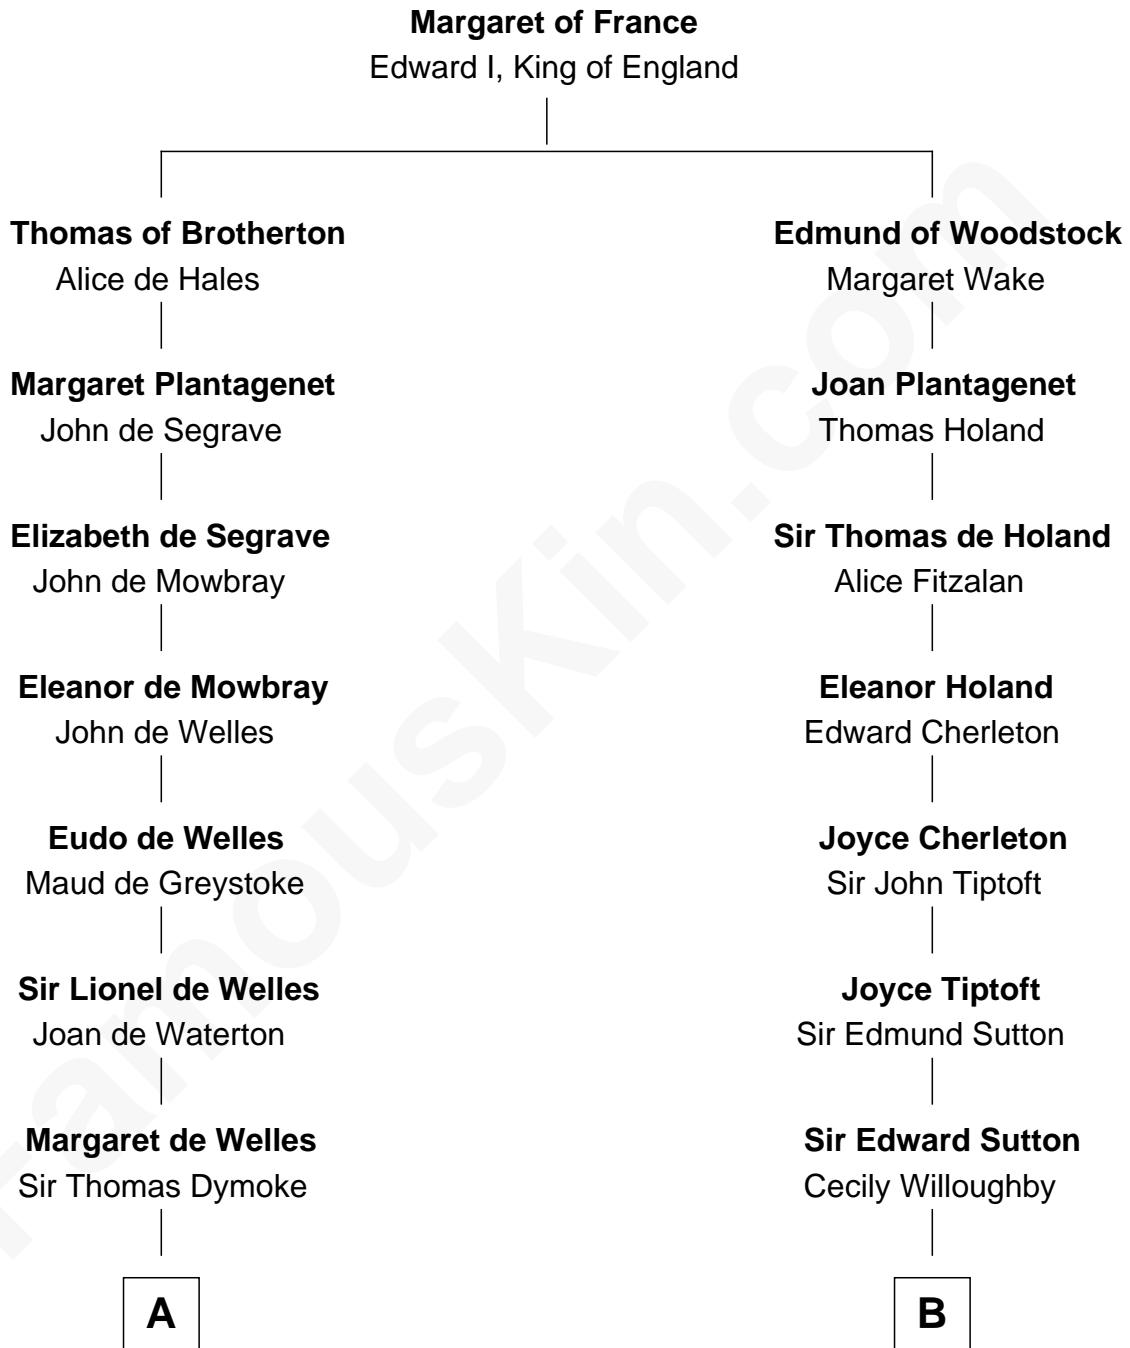

FamousKin.com

Relationship Chart of

Thomas Nelson

Signer of the Declaration of Independence

15th cousin 6 times removed of

Herbert Hoover

31st U.S. President

C

—
Endymia Winn

Thomas Sherwood

—
Lucinda Sherwood

John Minthorn

—
Theodore Minthorn

Mary Wasley

—
Hulda Randall Minthorn

Jessie Clark Hoover