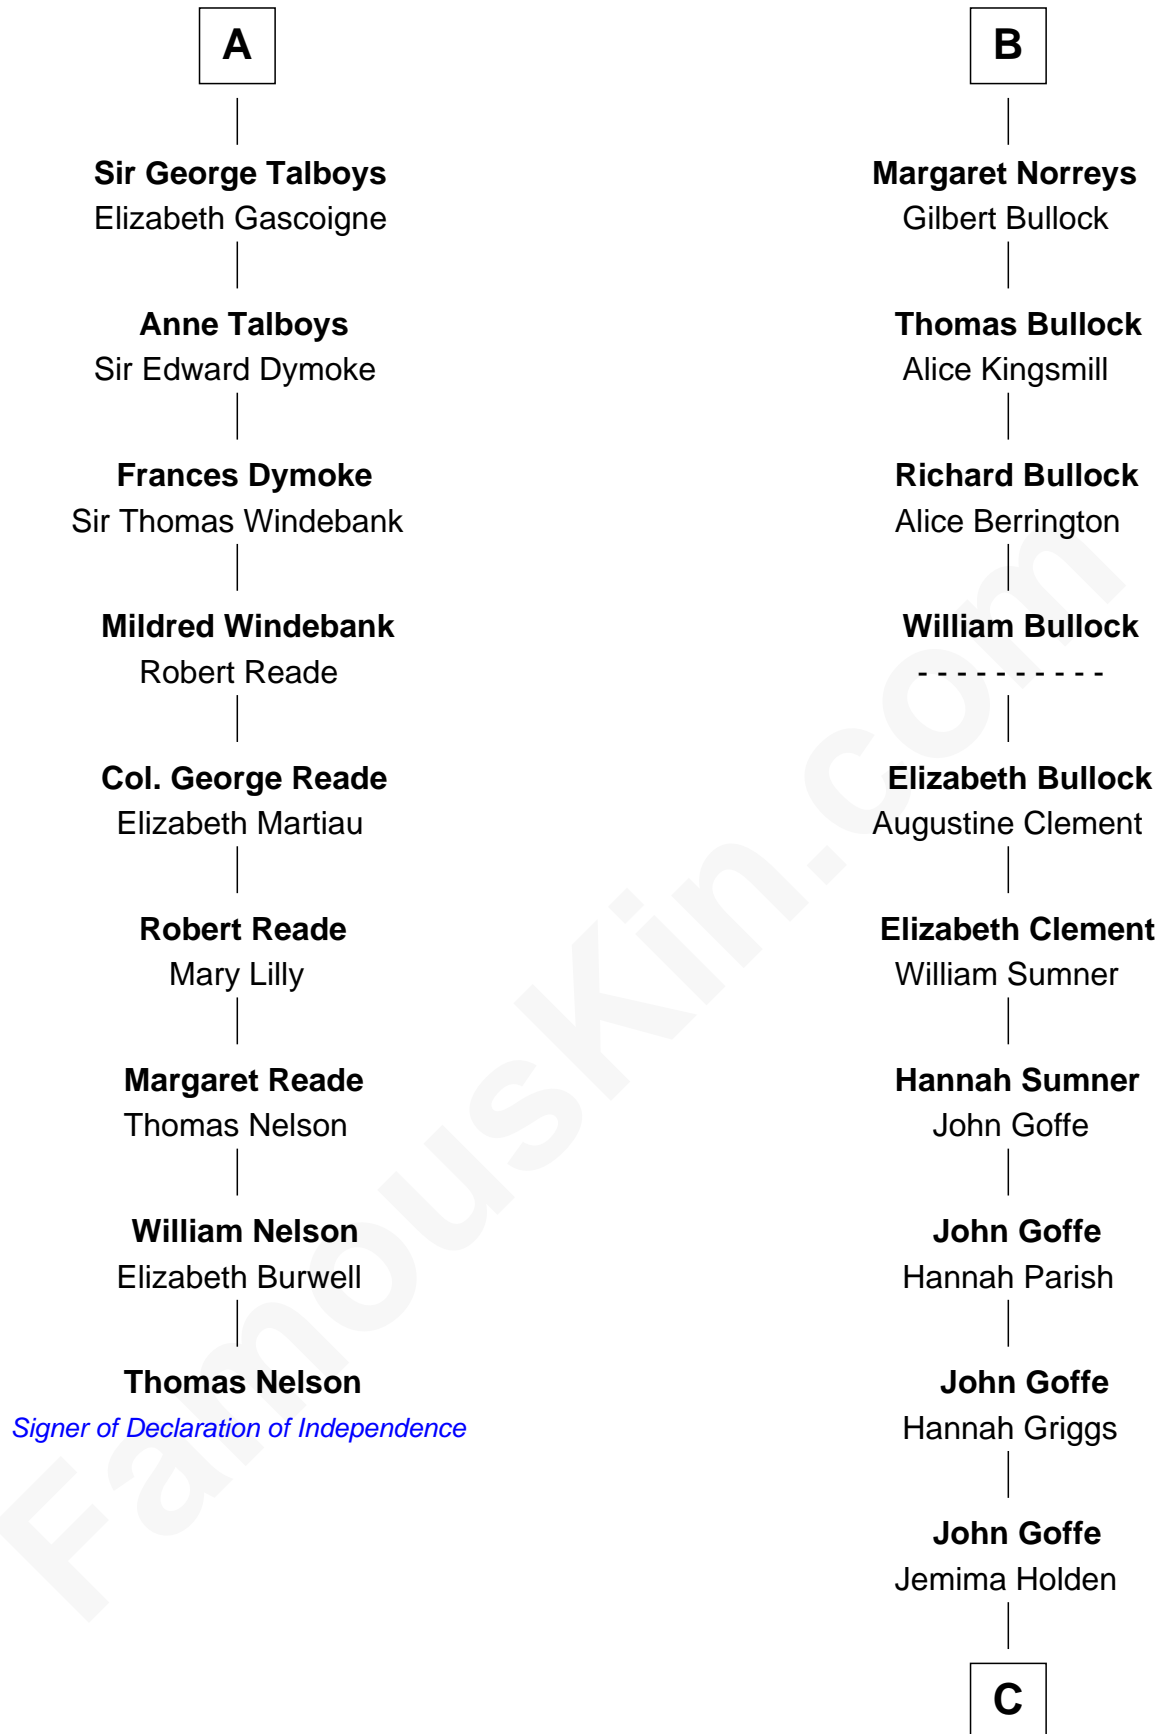

FamousKin.com

Relationship Chart of

Thomas Nelson

Signer of the Declaration of Independence

15th cousin 6 times removed of

Lou (Henry) Hoover

First Lady of President Herbert Hoover

Sir Gilbert de Clare

Alice Sergeaux

Sir Richard de Vere

Sir John de Vere

Elizabeth Howard

Joan de Vere

Sir William Norreys

B

C