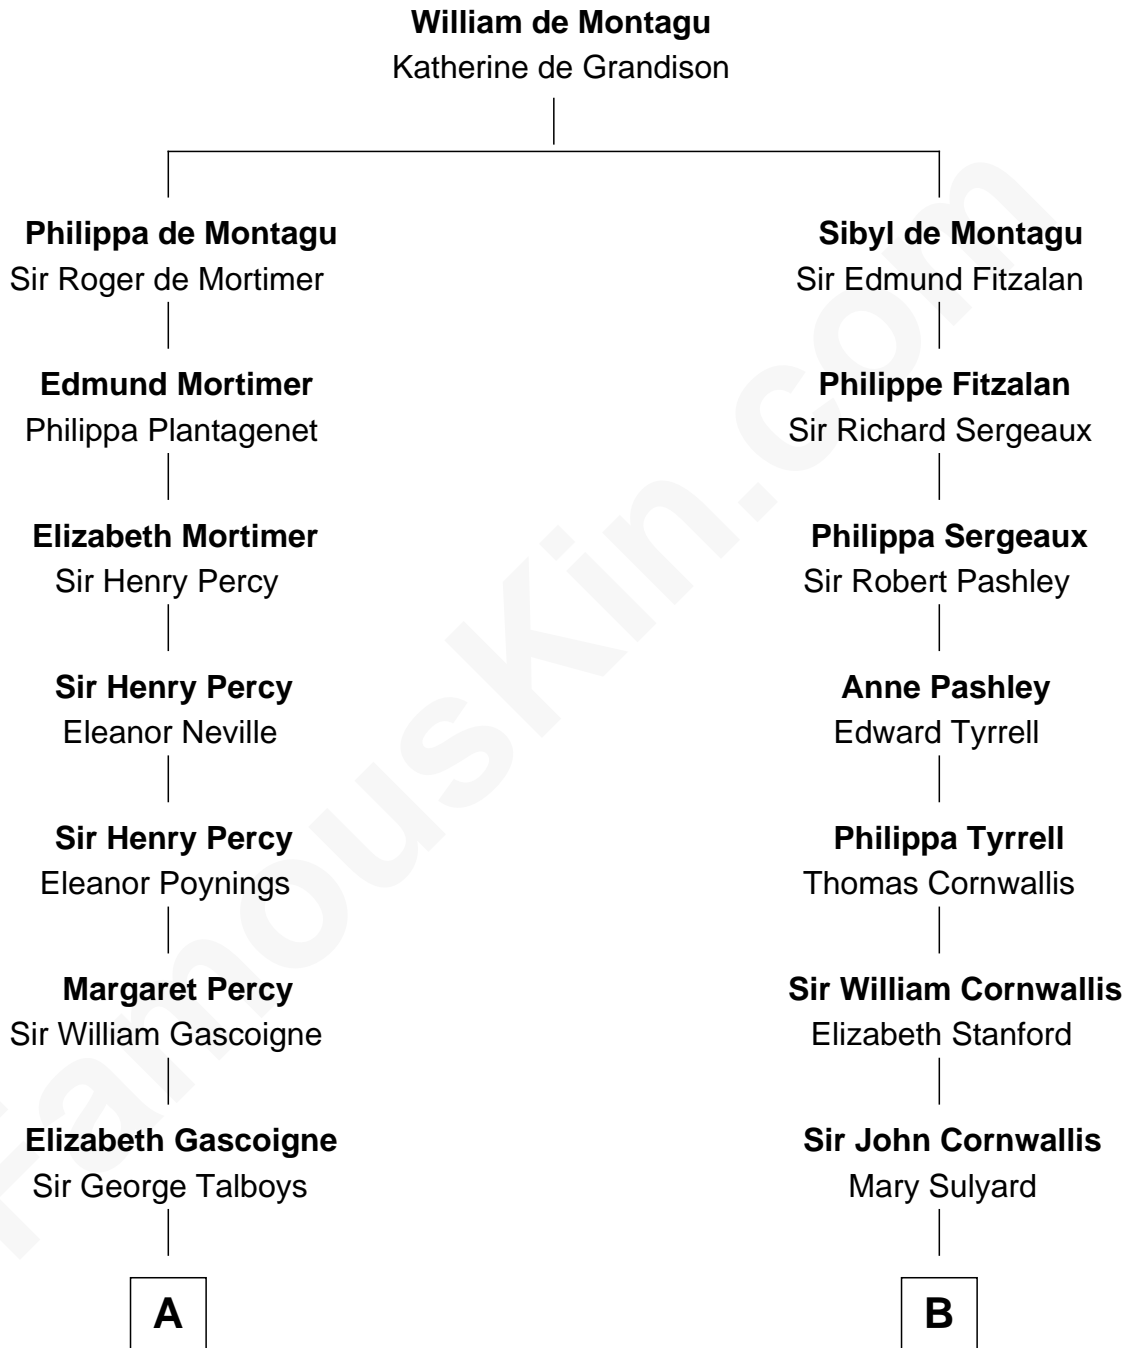

FamousKin.com

Relationship Chart of

Thomas Nelson

Signer of the Declaration of Independence

14th cousin 4 times removed of

Ellen Louise (Axson) Wilson

First Lady of President Woodrow Wilson

A

Anne Talboys
Sir Edward Dymoke

Frances Dymoke
Sir Thomas Windebank

Mildred Windebank
Robert Reade

Col. George Reade
Elizabeth Martiau

Robert Reade
Mary Lilly

Margaret Reade
Thomas Nelson

William Nelson
Elizabeth Burwell