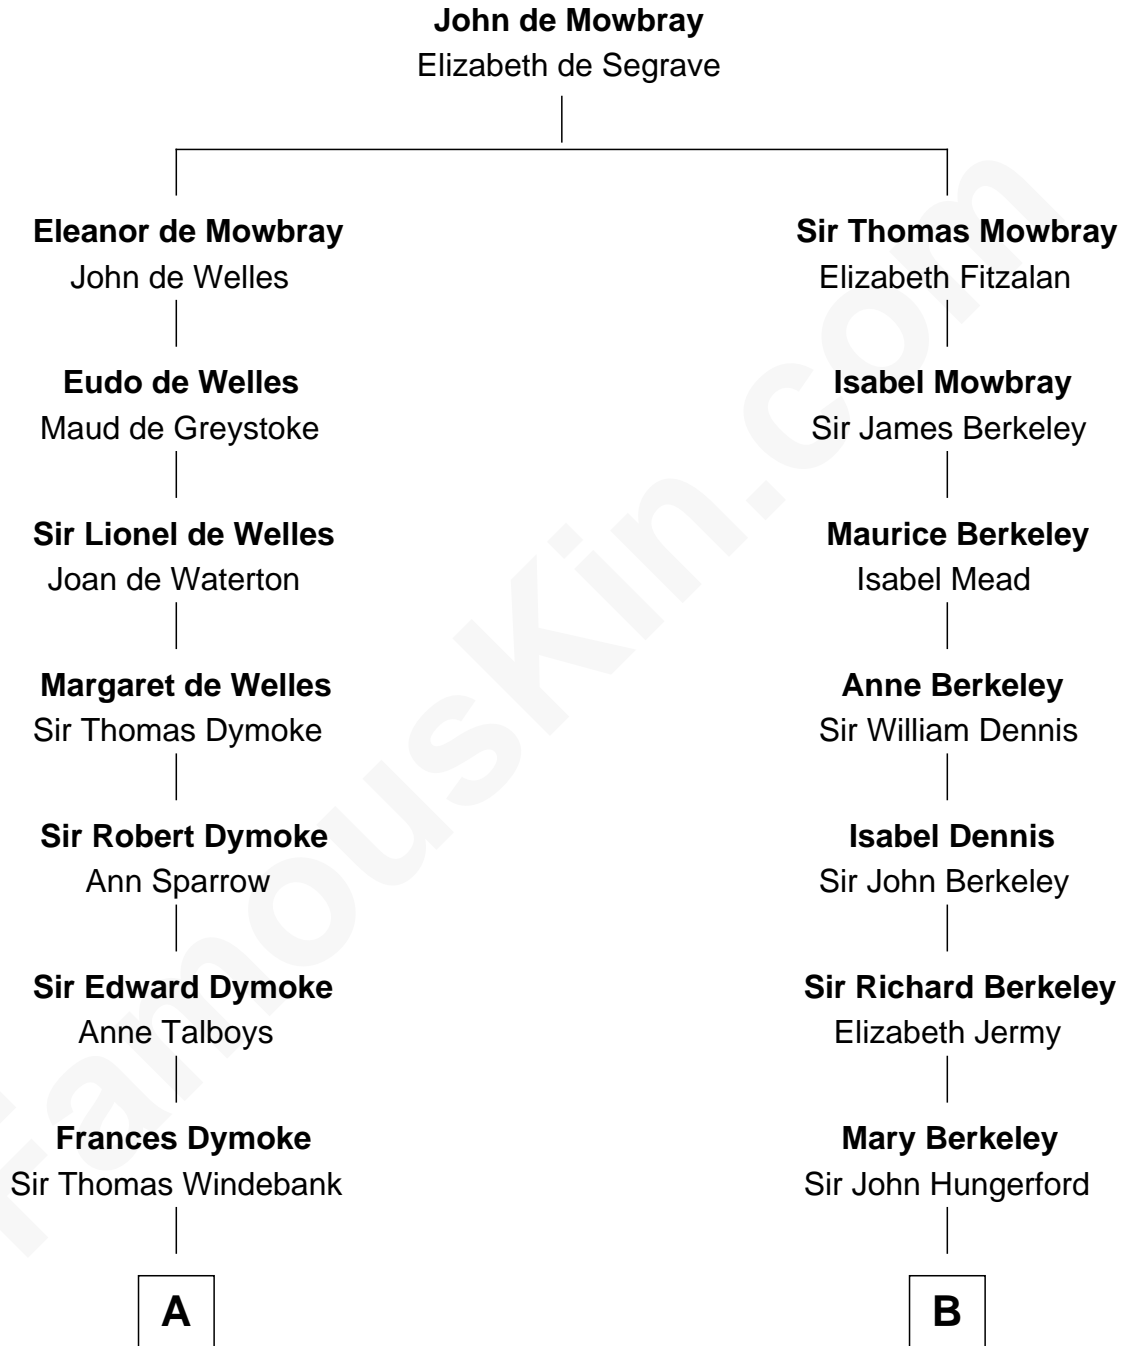

FamousKin.com

Relationship Chart of

Thomas Nelson

Signer of the Declaration of Independence

12th cousin 1 time removed of

Samuel Prescott

Completed Paul Revere's Midnight Ride

A

Mildred Windebank

Robert Reade

Col. George Reade

Elizabeth Martiau

Robert Reade

Mary Lilly

Margaret Reade

Thomas Nelson

William Nelson

Elizabeth Burwell

Thomas Nelson

Signer of Declaration of Independence

B

Bridget Hungerford

Sir William Lisle

John Lisle