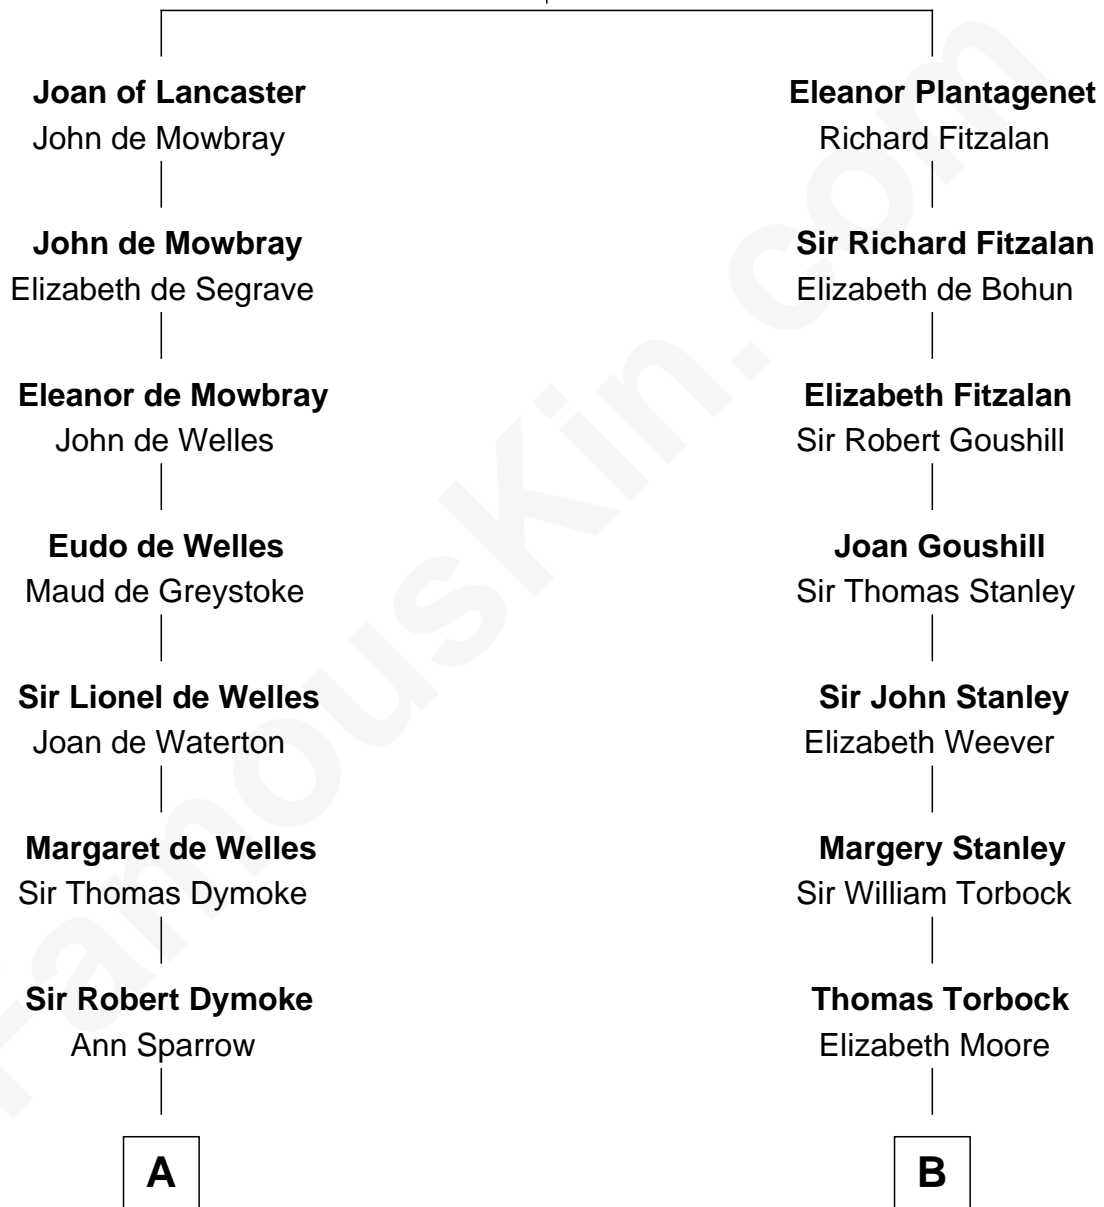

FamousKin.com

Relationship Chart of

Thomas Nelson

Signer of the Declaration of Independence

14th cousin 4 times removed of

Juliette Gordon Low

Founder of the Girl Scouts

Henry Plantagenet
Maud de Chaworth

C

Eleanor Lytle Kinzie
William Washington Gordon

Juliette Gordon Low
Founder of the Girl Scouts

FamousKin.com