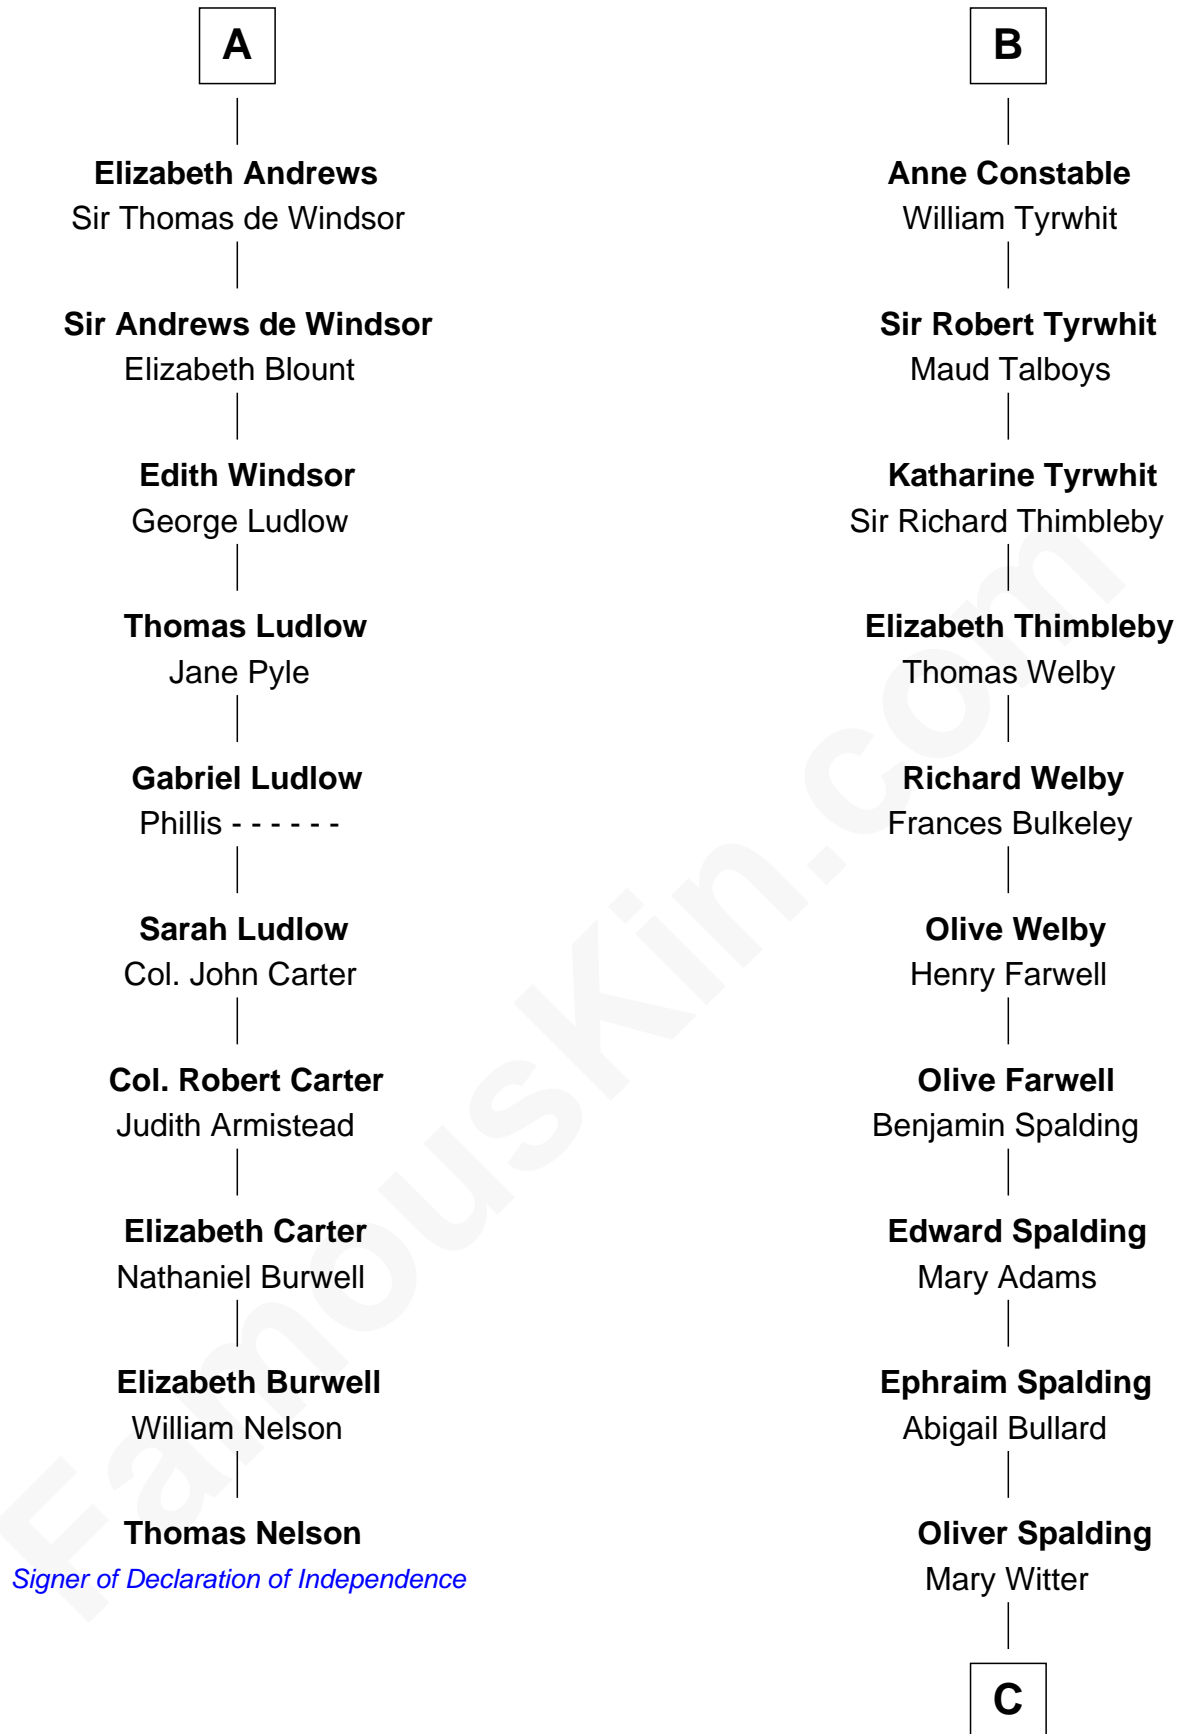

FamousKin.com

Relationship Chart of

Thomas Nelson

Signer of the Declaration of Independence

16th cousin 5 times removed of

Katharine Hepburn
Movie Actress

Sir Hugh le Despencer
Aveline Basset

C